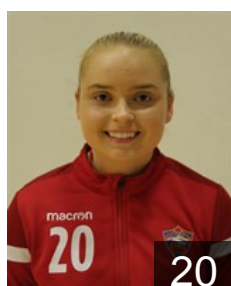

 ISL

Agustsdottir Lilja

Position: Left Wing
Place of birth: Reykjavik
Date of birth: 30.04.2004
Height: 169 cm

 ISL

Björnsdottir Hildur

Position: Line Player
Place of birth: Reykjavik
Date of birth: 25.07.1993
Height: 175 cm

 ISL

Erlingsdottir Sandra

Position: Centre Back
Place of birth: Reykjavik
Date of birth: 27.07.1998
Height: 160 cm

 ISL

Gestsdottir Audur Ester

Position: Right Wing
Place of birth: Reykjavik
Date of birth: 31.03.2000
Height: 163 cm

 ISL

Gunnlaugsdottir Andrea

Position: Goalkeeper
Place of birth: Vestmannaeyjum
Date of birth: 07.03.2002
Height: 175 cm

 ISL

Larusdottir Elin Helga

Position: Right Wing
Place of birth: Reykjavik
Date of birth: 12.04.1998
Height: 168 cm

 ISL

Magnusdottir Diana Dögg

Position: Right Back
Place of birth: Vestmannaeyjar
Date of birth: 19.09.1997
Height: 174 cm

 ISL

Pálsdóttir Arna Sif

Position: Line Player
Place of birth: Vestmannaeyjar
Date of birth: 05.01.1988
Height: 185 cm