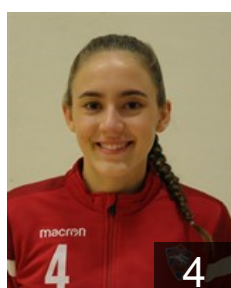

ISL

Þórðardóttir Ragnhildur Edda

Position: Left Wing

Place of birth: Reykjavik

Date of birth: 19.06.1998

Height: 171 cm