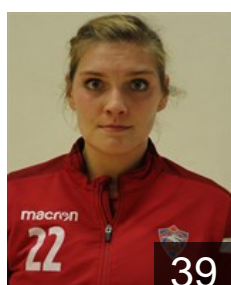

 ISL

Agustsdottir Lilja

Position: Left Wing
Place of birth: Reykjavik
Date of birth: 30.04.2004
Height: 169 cm

 ISL

Björnsdottir Hildur

Position: Line Player
Place of birth: Reykjavik
Date of birth: 25.07.1993
Height: 175 cm

 ISL

Gunnlaugsdottir Andrea

Position: Goalkeeper
Place of birth: Vestmannaeyjum
Date of birth: 07.03.2002
Height: 175 cm

 ISL

Larusdottir Elin Helga

Position: Right Wing
Place of birth: Reykjavik
Date of birth: 12.04.1998
Height: 168 cm

 ISL

Magnusdottir Diana Dögg

Position: Right Back
Place of birth: Vestmannaeyjar
Date of birth: 19.09.1997
Height: 174 cm

 ISL

Pálsdóttir Arna Sif

Position: Line Player
Place of birth: Vestmannaeyjar
Date of birth: 05.01.1988
Height: 185 cm

 ISL

Pétursdóttir Íris

Position: Right Wing
Place of birth: Reykjavik
Date of birth: 22.07.1985
Height: 177 cm

 ISL

Sigmarsdottir Emelia Dögg

Position: Goalkeeper
Place of birth: Husavik
Date of birth: 17.01.1990
Height: 173 cm