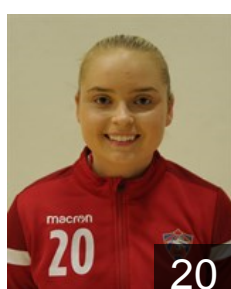

## Gestsdottir Audur Ester

Position: Right Wing  
Place of birth: Reykjavik  
Date of birth: 31.03.2000  
Height: 163 cm

 ISL

## Gunnlaugsdottir Andrea

Position: Goalkeeper  
Place of birth: Vestmannaeyjum  
Date of birth: 07.03.2002  
Height: 175 cm

 ISL

## Larusdottir Elin Helga

Position: Right Wing  
Place of birth: Reykjavik  
Date of birth: 12.04.1998  
Height: 168 cm

 ISL