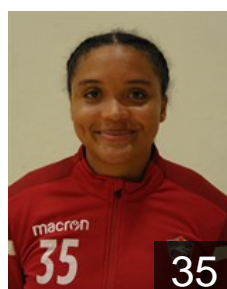

Height: 177 cm

 ISL

**Stefansdottir Olöf Maria**

Position: Centre Back

Place of birth: Reykjavik

Date of birth: 30.05.2000

Height: 169 cm

 ISL

**Sverrisdóttir Heidrun Berg**

Position: Right Back

Place of birth: Reykjavik

Date of birth: 09.01.1999

Height: 177 cm

 ISL

**Thompson Lovisa**

Position: Left Back