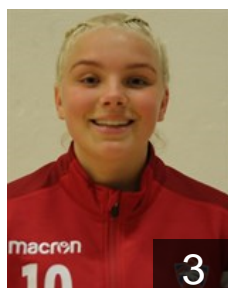

## Ágústsdóttir Ásdís Þóra

Position: Left Back  
Place of birth: Reykjavik  
Date of birth: 01.03.2002  
Height: 171 cm

 ISL

## Agustsdottir Lilja

Position: Left Wing  
Place of birth: Reykjavik  
Date of birth: 30.04.2004  
Height: 169 cm

 ISL