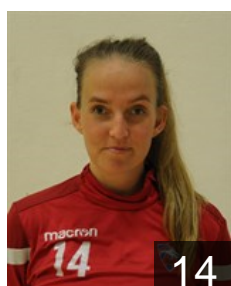

 ISL

Gunnlaugsdottir Andrea

Position: Goalkeeper
Place of birth: Vestmannaeyjum
Date of birth: 07.03.2002
Height: 175 cm

 ISL

Larusdottir Elin Helga

Position: Right Wing
Place of birth: Reykjavik
Date of birth: 12.04.1998
Height: 168 cm

 ISL

Magnusdottir Diana Dögg

Position: Right Back
Place of birth: Vestmannaeyjar
Date of birth: 19.09.1997
Height: 174 cm

 ISL

Pálsdóttir Arna Sif

Position: Line Player
Place of birth: Vestmannaeyjar
Date of birth: 05.01.1988
Height: 185 cm

 ISL

Pétursdóttir Íris

Position: Right Wing
Place of birth: Reykjavik
Date of birth: 22.07.1985
Height: 177 cm

 ISL

Sigmarsdottir Emelia Dögg

Position: Goalkeeper
Place of birth: Husavik
Date of birth: 17.01.1990
Height: 173 cm