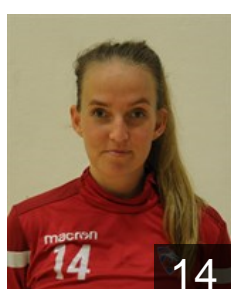

## Magnusdottir Diana Dögg

Position: Right Back  
Place of birth: Vestmannaeyjar  
Date of birth: 19.09.1997  
Height: 174 cm

 ISL

## Pálsdóttir Arna Sif

Position: Line Player  
Place of birth: Vestmannaeyjar  
Date of birth: 05.01.1988  
Height: 185 cm

 ISL

## Pétursdóttir Íris

Position: Right Wing  
Place of birth: Reykjavik  
Date of birth: 22.07.1985  
Height: 177 cm

 ISL

## Sigmarsdottir Emelia Dögg

Position: Goalkeeper  
Place of birth: Husavik  
Date of birth: 17.01.1990  
Height: 173 cm

 ISL