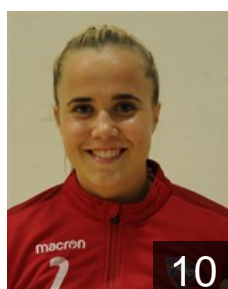

CLUB COMPETITIONS - DELEGATION LIST

Women's European Cup - EHF Cup 2019/20

 ISL Valur - Players

 ISL

Ágústsdóttir Ásdís Þóra

Position: Left Back
Place of birth: Reykjavik
Date of birth: 01.03.2002
Height: 171 cm

 ISL

Agustsdottir Lilja

Position: Left Wing
Place of birth: Reykjavik
Date of birth: 30.04.2004
Height: 169 cm

 ISL

Björnsdottir Hildur

Position: Line Player
Place of birth: Reykjavik
Date of birth: 25.07.1993
Height: 175 cm

 ISL

Erlingsdottir Sandra

Position: Centre Back
Place of birth: Reykjavik
Date of birth: 27.07.1998
Height: 160 cm

 ISL

Gestsdottir Audur Ester

Position: Right Wing
Place of birth: Reykjavik
Date of birth: 31.03.2000
Height: 163 cm

 ISL

Gunnlaugsdottir Andrea

Position: Goalkeeper
Place of birth: Vestmannaeyjum
Date of birth: 07.03.2002
Height: 175 cm

 ISL

Larusdottir Elin Helga

Position: Right Wing
Place of birth: Reykjavik
Date of birth: 12.04.1998
Height: 168 cm