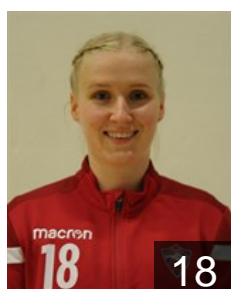

# CLUB COMPETITIONS - DELEGATION LIST

Women's European Cup - EHF Cup 2019/20

 ISL Valur - Players

 ISL

**Stefánsdóttir Ída Margrét**

Position: Right Back

Place of birth: Reykjavik

Date of birth: 08.03.2002

Height: 177 cm

 ISL

**Stefansdottir Olöf Maria**

Position: Centre Back

Place of birth: Reykjavik

Date of birth: 30.05.2000

Height: 169 cm

 ISL

**Sverrisdóttir Heidrun Berg**

Position: Right Back

Place of birth: Reykjavik

Date of birth: 09.01.1999

Height: 177 cm

 ISL

**Thompson Lovisa**

Position: Left Back