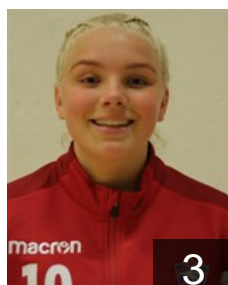

CLUB COMPETITIONS - DELEGATION LIST

Women's European Cup - EHF Cup 2019/20

 ISL Valur - Players

 ISL

Ágústsdóttir Ásdís Þóra

Position: Left Back
Place of birth: Reykjavik
Date of birth: 01.03.2002
Height: 171 cm

 ISL

Agustsdottir Lilja

Position: Left Wing
Place of birth: Reykjavik
Date of birth: 30.04.2004
Height: 169 cm

 ISL

Björnsdottir Hildur

Position: Line Player
Place of birth: Reykjavik
Date of birth: 25.07.1993
Height: 175 cm