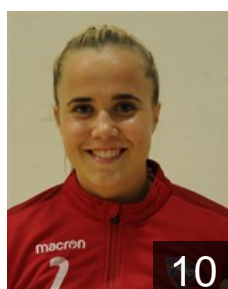

## Agustsdottir Lilja

Position: Left Wing  
Place of birth: Reykjavik  
Date of birth: 30.04.2004  
Height: 169 cm

 ISL

## Björnsdottir Hildur

Position: Line Player  
Place of birth: Reykjavik  
Date of birth: 25.07.1993  
Height: 175 cm

 ISL