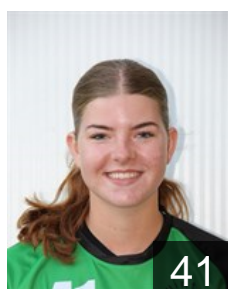

# CLUB COMPETITIONS - DELEGATION LIST

Women's European Cup - EHF Cup 2019/20

 NED H.V. Quintus - Players

 NED

**Strik Jill**

Position: Line Player  
Place of birth: Rijswijk  
Date of birth: 11.09.2000  
Height: 175 cm

 NED

**Strik Lois**

Position: Right Back  
Place of birth: Kwintsheul  
Date of birth: 31.10.1997  
Height: 177 cm

 NED

**Van Aalst Iris**

Position: Right Back  
Place of birth: Kwintsheul  
Date of birth: 07.05.1997  
Height: 175 cm

 NED

**Van den Berg Gwen**

Position: Line Player  
Place of birth: Monster  
Date of birth: 08.12.2001  
Height: 175 cm

 NED

**Van der Knaap Tess**

Position: Line Player  
Place of birth: Naaldwijk  
Date of birth: 03.02.2001  
Height: 175 cm

 NED

**van der Zeijden Jill**

Position: Line Player  
Place of birth: Poeldijk  
Date of birth: 01.12.2000  
Height: 70 cm

 NED

**Van Duijvenbode Angelique**

Position: Centre Back  
Place of birth: Den Haag  
Date of birth: 15.04.1995  
Height: 174 cm