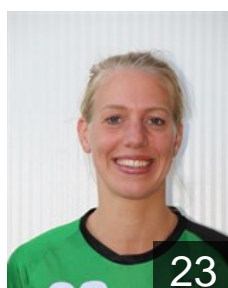

 NED

**Van Ingen Jette**

Position: Centre Back  
Place of birth: Den Haag  
Date of birth: 30.03.2002  
Height: 175 cm

 NED

**Van Marrewijk Ivy**

Position: Left Back  
Place of birth: Naaldwijk  
Date of birth: 17.03.2000  
Height: 175 cm

 NED

**Van Meteren Nicole**

Position: Centre Back  
Place of birth: Wateringen  
Date of birth: 02.01.1992  
Height: 169 cm

 NED

**Van Vliet Kim**

Position: Goalkeeper  
Place of birth: Delft  
Date of birth: 21.07.1993  
Height: 176 cm