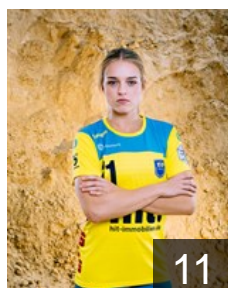

CLUB COMPETITIONS - DELEGATION LIST

Women's European Cup - EHF Cup 2019/20

GER Buxtehuder SV - Players

GER
Antl Lisa
Position: Line Player
Place of birth: Ingolstadt
Date of birth: 21.06.2000
Height: 171 cm

GER
Dölle Isabelle
Position: Right Back
Place of birth: Langenhagen
Date of birth: 21.01.1999
Height: 179 cm

GER
Düvel Mieke
Position: Left Back
Place of birth: Geesthacht
Date of birth: 01.07.1997
Height: 180 cm