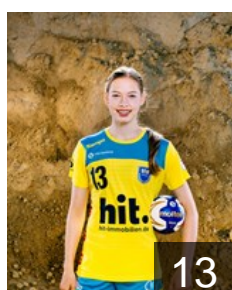

 GER

Nitt Jule

Position: Goalkeeper
Place of birth: Buxtehude
Date of birth: 01.12.1997
Height: 178 cm

 GER

Pauschert Tarja

Position: Centre Back
Place of birth: Elmshorn
Date of birth: 21.07.1998
Height: 71 cm

 GER

Prior Lisa

Position: Centre Back
Place of birth: Buxtehude
Date of birth: 29.12.1990
Height: 172 cm

 GER

Rührter Lea

Position: Goalkeeper
Place of birth: Hamburg
Date of birth: 12.02.1998
Height: 178 cm

 GER

Scherer Luisa

Position: Right Wing
Place of birth: Lörrach
Date of birth: 08.07.2001
Height: 177 cm

 GER

Schirmer Maike

Position: Right Wing
Place of birth: Kaltenkirchen
Date of birth: 23.05.1990
Height: 165 cm