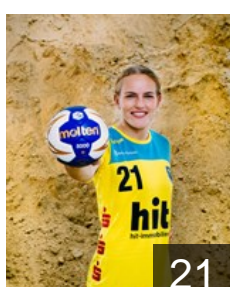

GER
Lott Annika
Position: Left Back
Place of birth: Henstedt -
Date of birth: 07.12.1999
Height: 180 cm