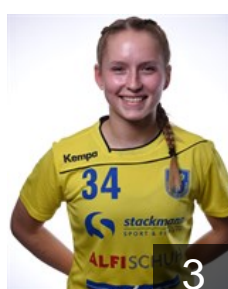

GER
Golla Paulina
Position: Left Back
Place of birth: Rüdeshelm a.R.
Date of birth: 24.12.2000
Height: 179 cm

GER
Gubernatis Friederike
Position: Right Back
Place of birth: Hamburg
Date of birth: 01.04.1988
Height: 177 cm

DEN
Haurum Christina
Position: Line Player
Place of birth: Frederiksberg
Date of birth: 09.02.1989
Height: 180 cm

GER
Lott Annika
Position: Left Back
Place of birth: Henstedt -
Date of birth: 07.12.1999
Height: 180 cm

GER
Ludwig Zoe
Position: Goalkeeper
Place of birth: Oberkirch
Date of birth: 05.06.1999
Height: 178 cm

GER
Luschnat Melissa
Position: Left Wing
Place of birth: Berlin
Date of birth: 08.07.1992
Height: 170 cm