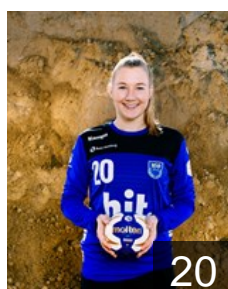

CLUB COMPETITIONS - DELEGATION LIST

Women's European Cup - EHF Cup 2019/20

GER Buxtehuder SV - Players

GER
Antl Lisa
Position: Line Player
Place of birth: Ingolstadt
Date of birth: 21.06.2000
Height: 171 cm

GER
Dölle Isabelle
Position: Right Back
Place of birth: Langenhagen
Date of birth: 21.01.1999
Height: 179 cm

GER
Düvel Mieke
Position: Left Back
Place of birth: Geesthacht
Date of birth: 01.07.1997
Height: 180 cm