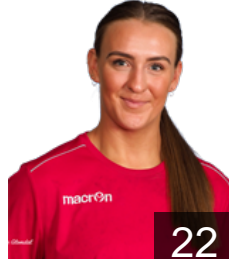

 NOR

Helland Martine Guterud

Position: Line Player
Place of birth: Oslo
Date of birth: 20.07.1998
Height: 175 cm

 NOR

Hulleberg Julie

Position: Left Back
Place of birth: Fredrikstad
Date of birth: 15.06.2001
Height: 180 cm

 NOR

Kallhovd Syversen Ida Marie

Position: Right Wing
Place of birth: Fredrikstad
Date of birth: 11.04.2000
Height: 166 cm

 NOR

Malmstrøm Tea Elise

Position: Centre Back
Place of birth: Oslo
Date of birth: 17.01.1999
Height: 163 cm

 NOR

Muri Maja

Position: Line Player
Place of birth: Lillestrøm
Date of birth: 12.08.1999
Height: 167 cm

 NOR

Olsen Thea Øby

Position: Left Wing
Place of birth: Sarpsborg
Date of birth: 02.07.1995
Height: 173 cm

 NOR

Rønning Andrea

Position: Centre Back
Place of birth: Skien
Date of birth: 30.01.1995
Height: 178 cm

CLUB COMPETITIONS - DELEGATION LIST

Women's European Cup - EHF Cup 2019/20

 NOR Fredrikstad Ballklubb - Players