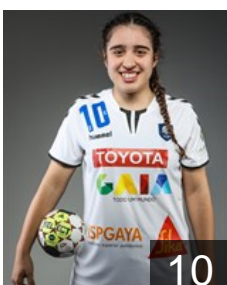

 **POR**

Andrade Sara

Position: Left Wing
Place of birth: Espinho
Date of birth: 23.10.1990
Height: 169 cm

 **POR**

Araujo Ana

Position: Centre Back
Place of birth: Porto
Date of birth: 19.04.1998
Height: 158 cm

 **ESP**

Chiva Sanz Laia

Position: Left Back
Place of birth: Valencia
Date of birth: 22.09.1999
Height: 170 cm

 **POR**

Costa Filipa

Position: Centre Back
Place of birth: Espinho
Date of birth: 21.05.2002
Height: 165 cm

 **POR**

Duarte Maria

Position: Centre Back
Place of birth: Aveiro
Date of birth: 22.03.1998
Height: 165 cm

 **POR**

Duarte Neide

Position: Right Wing
Place of birth: Aveiro
Date of birth: 16.02.2000
Height: 164 cm

 **POR**

Ferreira Ana Catarina

Position: Goalkeeper
Place of birth: Porto
Date of birth: 26.08.1999
Height: 171 cm

 **POR**

Figueiredo Beatriz

Position: Left Back
Place of birth: Porto
Date of birth: 19.07.2000
Height: 168 cm