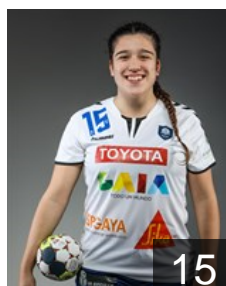

 **POR**

Andrade Sara

Position: Left Wing
Place of birth: Espinho
Date of birth: 23.10.1990
Height: 169 cm

 **POR**

Araujo Ana

Position: Centre Back
Place of birth: Porto
Date of birth: 19.04.1998
Height: 158 cm

 **ESP**

Chiva Sanz Laia

Position: Left Back
Place of birth: Valencia
Date of birth: 22.09.1999
Height: 170 cm

 **POR**

Costa Filipa

Position: Centre Back
Place of birth: Espinho
Date of birth: 21.05.2002
Height: 165 cm

 **POR**

Duarte Maria

Position: Centre Back
Place of birth: Aveiro
Date of birth: 22.03.1998
Height: 165 cm

 **POR**

Duarte Neide

Position: Right Wing
Place of birth: Aveiro
Date of birth: 16.02.2000
Height: 164 cm

 **POR**

Ferreira Ana Catarina

Position: Goalkeeper
Place of birth: Porto
Date of birth: 26.08.1999
Height: 171 cm

 **POR**

Figueiredo Beatriz

Position: Left Back
Place of birth: Porto
Date of birth: 19.07.2000
Height: 168 cm