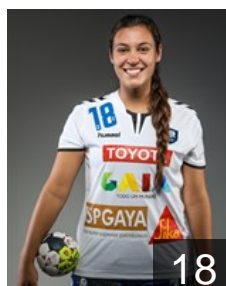

 **POR**

Duarte Maria

Position: Centre Back
Place of birth: Aveiro
Date of birth: 22.03.1998
Height: 165 cm

 **POR**

Duarte Neide

Position: Right Wing
Place of birth: Aveiro
Date of birth: 16.02.2000
Height: 164 cm

 **POR**

Ferreira Ana Catarina

Position: Goalkeeper
Place of birth: Porto
Date of birth: 26.08.1999
Height: 171 cm

 **POR**

Figueiredo Beatriz

Position: Left Back
Place of birth: Porto
Date of birth: 19.07.2000
Height: 168 cm

 **POR**

Gante Ana

Position: Right Back
Place of birth: Marrazes
Date of birth: 21.01.1995
Height: 168 cm

CLUB COMPETITIONS - DELEGATION LIST

Women's European Cup - EHF Cup 2019/20

 **POR** Colégio Gaia/Colgaia-Toyota - Players

 **POR**

Guedes Beatriz

Position: Right Wing
Place of birth: Porto
Date of birth: 20.07.2002
Height: 168 cm

8

 **POR**

Loureiro Carolina

Position: Left Back
Place of birth: Vila Nova de Gaia
Date of birth: 02.05.1998
Height: 185 cm