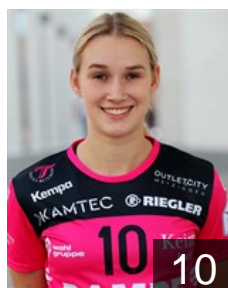

CLUB COMPETITIONS - DELEGATION LIST

Women's European Cup - EHF Cup 2019/20

 GER TUSSIES Metzingen - Players

NED

Amega Delaila

Position: Centre Back
Place of birth: Heerhugowaard
Date of birth: 21.09.1997
Height: 170 cm

GER

Degenhardt Lena Sophia

Position: Left Back
Place of birth: Albstadt
Date of birth: 31.05.1999
Height: 178 cm

NED

Haggerty Tamara

Position: Line Player
Place of birth: Haarlem
Date of birth: 29.04.1996
Height: 178 cm