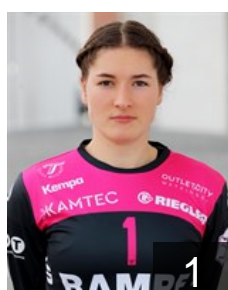

NED
van de Polder Jesse
Position: Goalkeeper
Place of birth: Amsterdam
Date of birth: 03.07.1998
Height: 171 cm