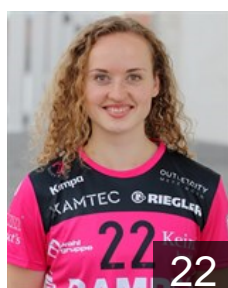

GER
Weigel Maren
Position: Right Back
Place of birth: Stuttgart
Date of birth: 22.05.1994
Height: 177 cm