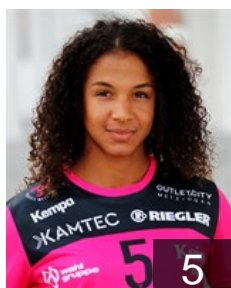

CLUB COMPETITIONS - DELEGATION LIST

Women's European Cup - EHF Cup 2019/20

 GER TUSSIES Metzingen - Players

NED

Amega Delaila

Position: Centre Back
Place of birth: Heerhugowaard
Date of birth: 21.09.1997
Height: 170 cm

GER

Degenhardt Lena Sophia

Position: Left Back
Place of birth: Albstadt
Date of birth: 31.05.1999
Height: 178 cm

NED

Haggerty Tamara

Position: Line Player
Place of birth: Haarlem
Date of birth: 29.04.1996
Height: 178 cm