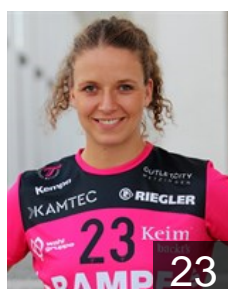

CLUB COMPETITIONS - DELEGATION LIST

Women's European Cup - EHF Cup 2019/20

 GER TUSSIES Metzingen - Players

NED

Amega Delaila

Position: Centre Back
Place of birth: Heerhugowaard
Date of birth: 21.09.1997
Height: 170 cm

GER

Degenhardt Lena Sophia

Position: Left Back
Place of birth: Albstadt
Date of birth: 31.05.1999
Height: 178 cm

NED

Haggerty Tamara

Position: Line Player
Place of birth: Haarlem
Date of birth: 29.04.1996
Height: 178 cm

GER

Hartstock Cara

Position: Line Player
Place of birth: Lübeck
Date of birth: 18.03.1994
Height: 189 cm

GER

Hübner Svenja

Position: Line Player
Place of birth: Überlingen
Date of birth: 23.05.1996
Height: 175 cm

POL

Janiszewska Katarzyna

Position: Left Wing
Place of birth: Sztum
Date of birth: 26.10.1995
Height: 166 cm

GER

Kohorst Madita

Position: Goalkeeper
Place of birth: Lohne
Date of birth: 14.10.1996
Height: 183 cm