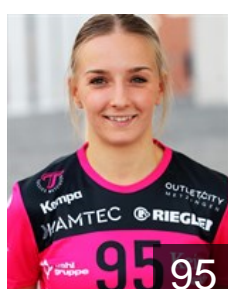

GER

Hartstock Cara

Position: Line Player
Place of birth: Lübeck
Date of birth: 18.03.1994
Height: 189 cm

GER

Hübner Svenja

Position: Line Player
Place of birth: Überlingen
Date of birth: 23.05.1996
Height: 175 cm

POL

Janiszewska Katarzyna

Position: Left Wing
Place of birth: Sztum
Date of birth: 26.10.1995
Height: 166 cm

GER

Kohorst Madita

Position: Goalkeeper
Place of birth: Lohne
Date of birth: 14.10.1996
Height: 183 cm