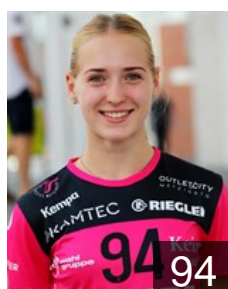

GER
Rott Rebecca
Position: Centre Back
Place of birth: Bensheim
Date of birth: 14.03.2004
Height: 180 cm