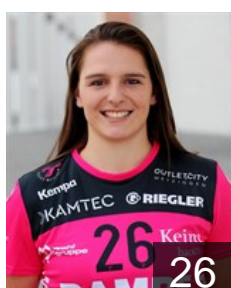

CLUB COMPETITIONS - DELEGATION LIST

Women's European Cup - EHF Cup 2019/20

 GER TUSSIES Metzingen - Players

NED

Amega Delaila

Position: Centre Back
Place of birth: Heerhugowaard
Date of birth: 21.09.1997
Height: 170 cm

GER

Degenhardt Lena Sophia

Position: Left Back
Place of birth: Albstadt
Date of birth: 31.05.1999
Height: 178 cm

NED

Haggerty Tamara

Position: Line Player
Place of birth: Haarlem
Date of birth: 29.04.1996
Height: 178 cm

GER

Hartstock Cara

Position: Line Player
Place of birth: Lübeck
Date of birth: 18.03.1994
Height: 189 cm

GER

Hübner Svenja

Position: Line Player
Place of birth: Überlingen
Date of birth: 23.05.1996
Height: 175 cm

POL

Janiszewska Katarzyna

Position: Left Wing
Place of birth: Sztum
Date of birth: 26.10.1995
Height: 166 cm

GER

Kohorst Madita

Position: Goalkeeper
Place of birth: Lohne
Date of birth: 14.10.1996
Height: 183 cm