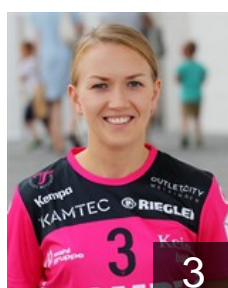

GER

Hartstock Cara

Position: Line Player
Place of birth: Lübeck
Date of birth: 18.03.1994
Height: 189 cm

GER

Hübner Svenja

Position: Line Player
Place of birth: Überlingen
Date of birth: 23.05.1996
Height: 175 cm

POL

Janiszewska Katarzyna

Position: Left Wing
Place of birth: Sztum
Date of birth: 26.10.1995
Height: 166 cm

GER

Kohorst Madita

Position: Goalkeeper
Place of birth: Lohne
Date of birth: 14.10.1996
Height: 183 cm