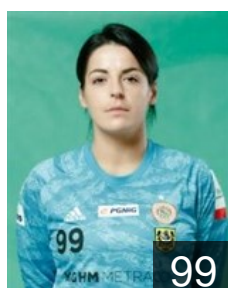

 POL

Hartman Malwina

Position: Centre Back
Place of birth: Kwidzyn
Date of birth: 17.03.1997
Height: 166 cm

 CZE

Hurychová Markéta

Position: Right Back
Place of birth: Neratovice
Date of birth: 09.04.1997
Height: 174 cm

 BRA

Machado Matielli Patricia

Position: Centre Back
Place of birth: Sao Paulo
Date of birth: 11.11.1988
Height: 168 cm

 POL

Maczka Malgorzata

Position: Left Back
Place of birth: Glogów
Date of birth: 27.09.1992
Height: 179 cm

 POL

Maliczkiwicz Monika

Position: Goalkeeper
Place of birth: Wroclaw
Date of birth: 15.04.1988
Height: 178 cm

CLUB COMPETITIONS - DELEGATION LIST

Women's European Cup - EHF Cup 2019/20

 POL **KGHM MKS Zagłębie Lubin - Players**

 POL

Milek Daria

Position: Left Back
Place of birth: Lubin
Date of birth: 07.08.2000
Height: 174 cm

 SRB

Milojevic Jovana

Position: Line Player
Place of birth: Sremska
Date of birth: 24.07.1992
Height: -

 POL