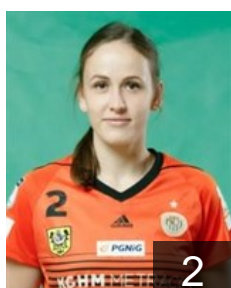

 POL

Buklarewicz Malgorzata

Position: Centre Back
Place of birth: Jelenia Góra
Date of birth: 18.05.1989
Height: -

 POL

Galinska Emilia

Position: Left Back
Place of birth: LUKOW
Date of birth: 26.12.1992
Height: 175 cm

 POL

Górna Adrianna

Position: Right Wing
Place of birth: Kwidzyn
Date of birth: 22.03.1996
Height: 165 cm

 POL

Grzyb Kinga

Position: Left Wing
Place of birth: Elblag
Date of birth: 12.01.1982
Height: 168 cm

 POL

Hartman Malwina

Position: Centre Back
Place of birth: Kwidzyn
Date of birth: 17.03.1997
Height: 166 cm

 CZE

Hurychová Markéta

Position: Right Back
Place of birth: Neratovice
Date of birth: 09.04.1997
Height: 174 cm

 BRA

Machado Matielli Patricia

Position: Centre Back
Place of birth: Sao Paulo
Date of birth: 11.11.1988
Height: 168 cm

 POL

Maczka Malgorzata

Position: Left Back
Place of birth: Glogów
Date of birth: 27.09.1992
Height: 179 cm