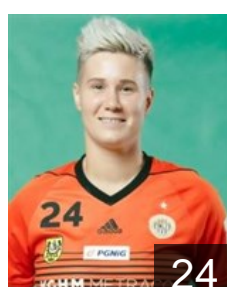

 POL

Pielesz Klaudia

Position: Left Back
Place of birth: Jastrzebie Zdrój
Date of birth: 25.10.1988
Height: 191 cm

 POL

Stanislawczyk Kinga

Position: Centre Back
Place of birth: Lubin
Date of birth: 29.02.2000
Height: 175 cm

 POL

Trawczynska Malgorzata

Position: Right Wing
Place of birth: Slupsk
Date of birth: 06.05.1997
Height: 170 cm

 POL

Wasiak Agata

Position: Line Player
Place of birth: Zary
Date of birth: 31.05.1993
Height: 180 cm

 POL

Waz Monika

Position: Goalkeeper
Place of birth: Zory
Date of birth: 23.03.1985
Height: 176 cm

 POL

Wazna Zuzanna

Position: Line Player
Place of birth: Stargard
Date of birth: 22.03.1994
Height: 184 cm