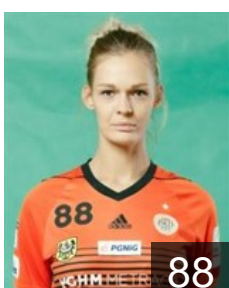

 POL

Milek Daria

Position: Left Back
Place of birth: Lubin
Date of birth: 07.08.2000
Height: 174 cm

 SRB

Milojevic Jovana

Position: Line Player
Place of birth: Sremska
Date of birth: 24.07.1992
Height: -

 POL

Noga Patrycja

Position: Line Player
Place of birth: Gdansk
Date of birth: 13.04.1994
Height: 176 cm

 POL

Piechnik Paulina

Position: Left Back
Place of birth: Warszawa
Date of birth: 19.06.1992
Height: 176 cm

 POL

Pielesz Klaudia

Position: Left Back
Place of birth: Jastrzebie Zdrój
Date of birth: 25.10.1988
Height: 191 cm

 POL

Stanislawczyk Kinga

Position: Centre Back
Place of birth: Lubin
Date of birth: 29.02.2000
Height: 175 cm

 POL

Trawczynska Malgorzata

Position: Right Wing
Place of birth: Slupsk
Date of birth: 06.05.1997
Height: 170 cm

 POL

Wasiak Agata

Position: Line Player
Place of birth: Zary
Date of birth: 31.05.1993
Height: 180 cm