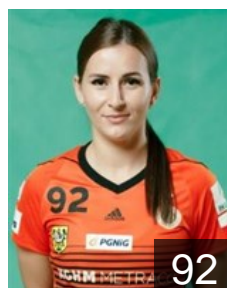

 BRA

Machado Matielli Patricia

Position: Centre Back
Place of birth: Sao Paulo
Date of birth: 11.11.1988
Height: 168 cm

 POL

Maczka Malgorzata

Position: Left Back
Place of birth: Glogów
Date of birth: 27.09.1992
Height: 179 cm

 POL

Maliczkiwicz Monika

Position: Goalkeeper
Place of birth: Wroclaw
Date of birth: 15.04.1988
Height: 178 cm

CLUB COMPETITIONS - DELEGATION LIST

Women's European Cup - EHF Cup 2019/20

 POL **KGHM MKS Zagłębie Lubin - Players**

 POL

Milek Daria

Position: Left Back
Place of birth: Lubin
Date of birth: 07.08.2000
Height: 174 cm

 SRB

Milojevic Jovana

Position: Line Player
Place of birth: Sremska
Date of birth: 24.07.1992
Height: -

 POL

Noga Patrycja

Position: Line Player
Place of birth: Gdansk
Date of birth: 13.04.1994
Height: 176 cm

 POL

Piechnik Paulina

Position: Left Back
Place of birth: Warszawa
Date of birth: 19.06.1992
Height: 176 cm