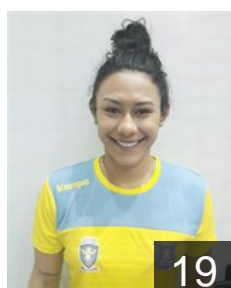

CLUB COMPETITIONS - DELEGATION LIST

Women's European Cup - EHF Cup 2019/20

 ROU CSM Corona Brasov - Players

 ROU
Bazaliu Bianca Maria
Position: Left Back
Place of birth: SLATINA
Date of birth: 30.07.1997
Height: 183 cm

 ROU
Buceschi Eliza Iulia
Position: Centre Back
Place of birth: Baia Mare
Date of birth: 01.08.1993
Height: 178 cm

 ROU
Bucur Daria
Position: Right Back
Place of birth: Constanta
Date of birth: 11.07.1999
Height: 180 cm

 ROU
Caprar Oana Maria
Position: Left Wing
Place of birth: Brasov
Date of birth: 03.04.2000
Height: 165 cm

 ROU
Ciuciulete Andreia Georgiana
Position: Line Player
Place of birth: Bailesti
Date of birth: 23.04.1987
Height: 175 cm

 ROU
Gogirla Alicia Maria
Position: Right Back
Place of birth: Ramnicu Valcea
Date of birth: 17.01.2003
Height: 183 cm

 BRA
Gomes Barbosa Elaine
Position: Line Player
Place of birth: Fortazela
Date of birth: 01.06.1992
Height: 183 cm