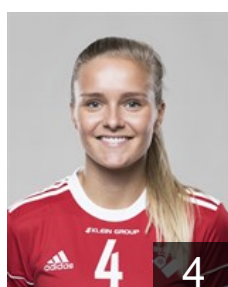

 NOR

Holstad Astrid

Position: Right Wing
Place of birth: Trondheim
Date of birth: 21.08.1994
Height: 175 cm

 NOR

Huse Anna

Position: Left Wing
Place of birth: oslo
Date of birth: 27.08.1998
Height: 163 cm

 NOR

Jacobsen Julie Boee

Position: Centre Back
Place of birth: Lørenskog
Date of birth: 23.06.1998
Height: 166 cm

 NOR

Jakobsen Caroline Aar

Position: Line Player
Place of birth: Trondheim
Date of birth: 27.12.1994
Height: 170 cm

 NOR

Kallestad Anna Bjoerke

Position: Right Back
Place of birth: Kongsberg
Date of birth: 23.05.1996
Height: 179 cm

 NOR

Kjellberg-Line Helle

Position: Goalkeeper
Place of birth: Oslo
Date of birth: 09.02.2000
Height: 176 cm

 NED

Lipman Annick

Position: Goalkeeper
Place of birth: Zwolle
Date of birth: 13.03.1989
Height: 178 cm

CLUB COMPETITIONS - DELEGATION LIST

Women's European Cup - EHF Cup 2019/20

 NOR *Byåsen Håndball Elite - Players*