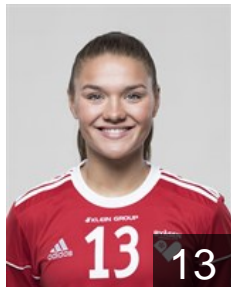

 NOR

Kallestad Anna Bjoerke

Position: Right Back
Place of birth: Kongsberg
Date of birth: 23.05.1996
Height: 179 cm

 NOR

Kjellberg-Line Helle

Position: Goalkeeper
Place of birth: Oslo
Date of birth: 09.02.2000
Height: 176 cm

 NED

Lipman Annick

Position: Goalkeeper
Place of birth: Zwolle
Date of birth: 13.03.1989
Height: 178 cm

CLUB COMPETITIONS - DELEGATION LIST

Women's European Cup - EHF Cup 2019/20

 NOR *Byåsen Håndball Elite - Players*

 NOR

Magnussen Maja

Position: Right Wing
Place of birth: Trondheim
Date of birth: 30.06.1997
Height: 165 cm

 NOR

Riseth Sofie

Position: Left Wing
Place of birth: Oslo
Date of birth: 25.02.2000
Height: 169 cm

 SWE

Södrén Jenny

Position: Line Player
Place of birth: Norrtälje
Date of birth: 23.08.1994
Height: 181 cm

 POL

Swierzewska Patrycja

Position: Left Back
Place of birth: Warszawa
Date of birth: 05.03.1996
Height: 176 cm