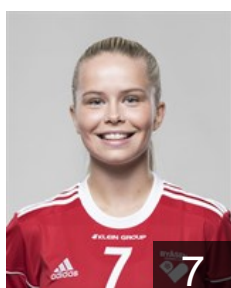

 NOR

Eiriksson Kristin Loraas

Position: Left Back
Place of birth: Trondheim
Date of birth: 26.01.2001
Height: 185 cm

 NOR

Hansen M.

Position: Right Back
Place of birth: Trondheim
Date of birth: 04.10.2000
Height: 180 cm

 NOR

Hjulstad Ane Bagoien

Position: Centre Back
Place of birth: Trondheim
Date of birth: 09.07.2000
Height: 184 cm

 NOR

Holck Mathilde

Position: Line Player
Place of birth: Trondheim
Date of birth: 07.02.1997
Height: 169 cm

 NOR

Holstad Astrid

Position: Right Wing
Place of birth: Trondheim
Date of birth: 21.08.1994
Height: 175 cm

 NOR

Huse Anna

Position: Left Wing
Place of birth: oslo
Date of birth: 27.08.1998
Height: 163 cm

 NOR

Jacobsen Julie Boee

Position: Centre Back
Place of birth: Lørenskog
Date of birth: 23.06.1998
Height: 166 cm

 NOR

Jakobsen Caroline Aar

Position: Line Player
Place of birth: Trondheim
Date of birth: 27.12.1994
Height: 170 cm