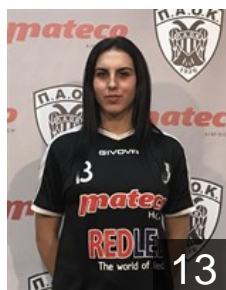

GRE
Samolada Evgenia

Position: Right Back
Place of birth: Thessaloniki
Date of birth: 31.01.2000
Height: -