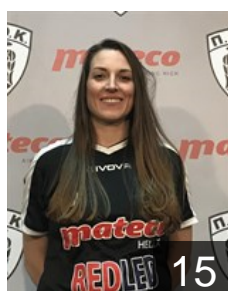

CLUB COMPETITIONS - DELEGATION LIST

Women's European Cup - EHF Cup 2019/20

GRE A.C. PAOK - Players

GRE
Chatziparasidou Maria
Position: Centre Back
Place of birth: Giannitsa
Date of birth: 06.06.1995
Height: 164 cm

BRA
De Oliveira Comboim Bruna
Position: Goalkeeper
Place of birth: SAO BERNARDO
Date of birth: 06.03.1995
Height: 180 cm

GRE
Evmorfidou Dorothea
Position: Line Player
Place of birth: Katerini
Date of birth: 18.06.1997
Height: 167 cm