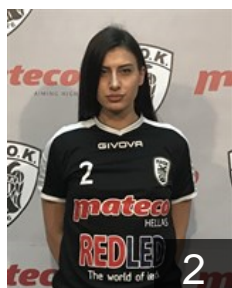

CLUB COMPETITIONS - DELEGATION LIST

Women's European Cup - EHF Cup 2019/20

GRE A.C. PAOK - Players

GRE
Chatziparasidou Maria
Position: Centre Back
Place of birth: Giannitsa
Date of birth: 06.06.1995
Height: 164 cm

BRA
De Oliveira Comboim Bruna
Position: Goalkeeper
Place of birth: SAO BERNARDO
Date of birth: 06.03.1995
Height: 180 cm

GRE
Evmorfidou Dorothea
Position: Line Player
Place of birth: Katerini
Date of birth: 18.06.1997
Height: 167 cm