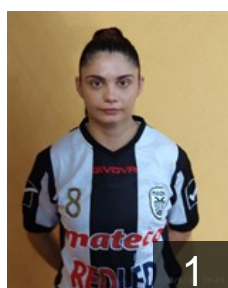

GRE
Kostopoulou Athina
Position: Right Back
Place of birth: Katerini
Date of birth: 30.12.1995
Height: 163 cm

GRE
Kritzali Vasileia Kyriaki
Position: Line Player
Place of birth: Thessaloniki
Date of birth: 03.05.2000
Height: 168 cm

GRE
Matarona Nafsika Maria Eliza
Position: Right Wing
Place of birth: VEROIA
Date of birth: 16.11.1994
Height: 170 cm

GRE
Mentesidou Maria
Position: Left Wing
Place of birth: Thessaloniki
Date of birth: 31.05.1997
Height: -

GRE
Mournou Eleni
Position: Left Back
Place of birth: Veroia
Date of birth: 31.07.1994
Height: -

MKD
Nikolic Marija
Position: Line Player
Place of birth: Skopje
Date of birth: 06.12.1993
Height: 184 cm