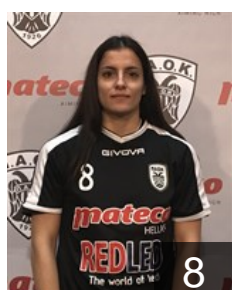

GRE
Gkatziou Vasiliki
Position: Right Wing
Place of birth: Kastoria
Date of birth: 08.10.1997
Height: -