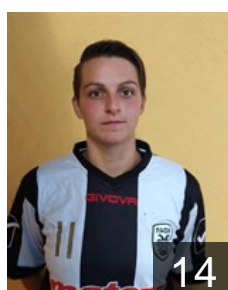

SLO
Ferfolja Teja
Position: Line Player
Place of birth: Gorica
Date of birth: 20.09.1991
Height: 182 cm

GRE
Gkatziou Vasiliki
Position: Right Wing
Place of birth: Kastoria
Date of birth: 08.10.1997
Height: -

GRE
Kostopoulou Athina
Position: Right Back
Place of birth: Katerini
Date of birth: 30.12.1995
Height: 163 cm

GRE
Kritzali Vasileia Kyriaki
Position: Line Player
Place of birth: Thessaloniki
Date of birth: 03.05.2000
Height: 168 cm

GRE
Matarona Nafsika Maria Eliza
Position: Right Wing
Place of birth: VEROIA
Date of birth: 16.11.1994
Height: 170 cm

GRE
Mentesidou Maria
Position: Left Wing
Place of birth: Thessaloniki
Date of birth: 31.05.1997
Height: -

GRE
Mournou Eleni
Position: Left Back
Place of birth: Veroia
Date of birth: 31.07.1994
Height: -

MKD
Nikolic Marija
Position: Line Player
Place of birth: Skopje
Date of birth: 06.12.1993
Height: 184 cm