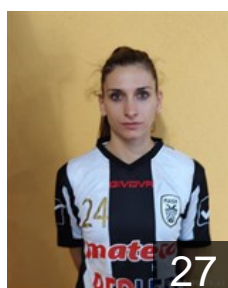

BRA
De Oliveira Comboim Bruna
Position: Goalkeeper
Place of birth: SAO BERNARDO
Date of birth: 06.03.1995
Height: 180 cm

GRE
Evmorfidou Dorothea
Position: Line Player
Place of birth: Katerini
Date of birth: 18.06.1997
Height: 167 cm

SLO
Ferfolja Teja
Position: Line Player
Place of birth: Gorica
Date of birth: 20.09.1991
Height: 182 cm

GRE
Gkatziou Vasiliki
Position: Right Wing
Place of birth: Kastoria
Date of birth: 08.10.1997
Height: -

GRE
Kostopoulou Athina
Position: Right Back
Place of birth: Katerini
Date of birth: 30.12.1995
Height: 163 cm

GRE
Kritzali Vasileia Kyriaki
Position: Line Player
Place of birth: Thessaloniki
Date of birth: 03.05.2000
Height: 168 cm

GRE
Matarona Nafsika Maria Eliza
Position: Right Wing
Place of birth: VEROIA
Date of birth: 16.11.1994
Height: 170 cm

GRE
Mentesidou Maria
Position: Left Wing
Place of birth: Thessaloniki
Date of birth: 31.05.1997
Height: -