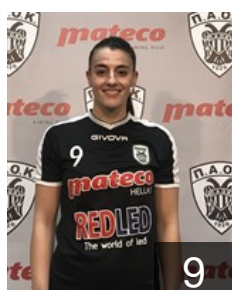

GRE
Nousia Foteini
Position: Left Wing
Place of birth: Veroia
Date of birth: 23.09.1994
Height: 165 cm

CLUB COMPETITIONS - DELEGATION LIST

Women's European Cup - EHF Cup 2019/20

 GRE A.C. PAOK - Players

 GRE
Panagiotidou Anastasia

Position: Left Wing
Place of birth: Giannitsa
Date of birth: 14.11.1998
Height: -

 GRE
Samolada Evgenia

Position: Right Back
Place of birth: Thessaloniki
Date of birth: 31.01.2000
Height: -

 GRE
Tsiknaki E.

Position: Goalkeeper
Place of birth: ATHENS
Date of birth: 20.09.2000
Height: -

 GRE
Vafeiadiou Aikaterini

Position: Left Back
Place of birth: PTOLEMAIDA
Date of birth: 23.11.1992
Height: 178 cm

 GRE
Zygoura Agni