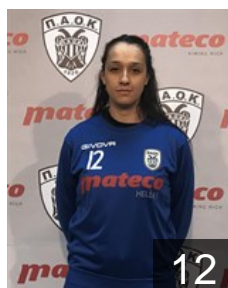

CLUB COMPETITIONS - DELEGATION LIST

Women's European Cup - EHF Cup 2019/20

GRE A.C. PAOK - Players

GRE
Chatziparasidou Maria
Position: Centre Back
Place of birth: Giannitsa
Date of birth: 06.06.1995
Height: 164 cm

BRA
De Oliveira Comboim Bruna
Position: Goalkeeper
Place of birth: SAO BERNARDO
Date of birth: 06.03.1995
Height: 180 cm

GRE
Evmorfidou Dorothea
Position: Line Player
Place of birth: Katerini
Date of birth: 18.06.1997
Height: 167 cm