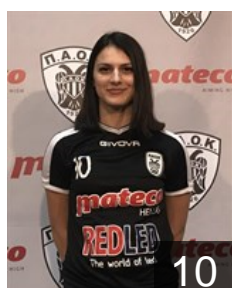

GRE
Kritzali Vasileia Kyriaki
Position: Line Player
Place of birth: Thessaloniki
Date of birth: 03.05.2000
Height: 168 cm