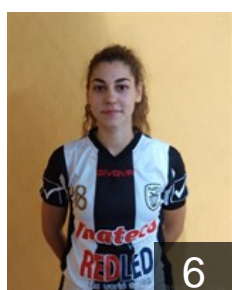

BRA
De Oliveira Comboim Bruna
Position: Goalkeeper
Place of birth: SAO BERNARDO
Date of birth: 06.03.1995
Height: 180 cm

GRE
Evmorfidou Dorothea
Position: Line Player
Place of birth: Katerini
Date of birth: 18.06.1997
Height: 167 cm

SLO
Ferfolja Teja
Position: Line Player
Place of birth: Gorica
Date of birth: 20.09.1991
Height: 182 cm

GRE
Gkatziou Vasiliki
Position: Right Wing
Place of birth: Kastoria
Date of birth: 08.10.1997
Height: -

GRE
Kostopoulou Athina
Position: Right Back
Place of birth: Katerini
Date of birth: 30.12.1995
Height: 163 cm

GRE
Kritzali Vasileia Kyriaki
Position: Line Player
Place of birth: Thessaloniki
Date of birth: 03.05.2000
Height: 168 cm

GRE
Matarona Nafsika Maria Eliza
Position: Right Wing
Place of birth: VEROIA
Date of birth: 16.11.1994
Height: 170 cm

GRE
Mentesidou Maria
Position: Left Wing
Place of birth: Thessaloniki
Date of birth: 31.05.1997
Height: -