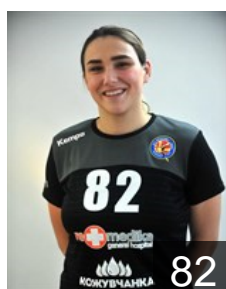

CLUB COMPETITIONS - DELEGATION LIST

Women's European Cup - EHF Cup 2019/20

MKD WHC Metalurg - Players

MKD

Aleksoska Mila

Position: Line Player
Place of birth: Skopje
Date of birth: 29.01.2001
Height: 165 cm

MKD

Arsenievska Meri

Position: Centre Back
Place of birth: Delchevo
Date of birth: 08.07.1998
Height: 175 cm

MKD

Bozinovska Iva

Position: Centre Back
Place of birth: Skopje
Date of birth: 21.01.1999
Height: 175 cm

MKD

Brunchevikj Ismail Aida

Position: Line Player
Place of birth: Skopje
Date of birth: 08.02.2000
Height: 184 cm

MKD

Damcheska Biljana

Position: Left Wing
Place of birth: Skopje
Date of birth: 03.02.2001
Height: 165 cm

MKD

Gajikj Marija

Position: Right Wing
Place of birth: Struga
Date of birth: 24.09.1998
Height: 170 cm

MKD

Gjorgjievaska Mila

Position: Centre Back
Place of birth: Skopje
Date of birth: 31.01.2002
Height: 177 cm