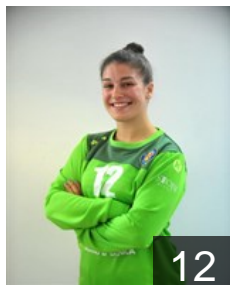

MKD

Gulicoska Teodora

Position: Left Back
Place of birth: Struga
Date of birth: 15.03.1997
Height: 175 cm

MKD

Ilijaz Amra

Position: Goalkeeper
Place of birth: Skopje
Date of birth: 15.07.2000
Height: 175 cm

MKD

Kalajdjievaska Jana

Position: Left Back
Place of birth: Struga
Date of birth: 28.12.2000
Height: 175 cm

CLUB COMPETITIONS - DELEGATION LIST

Women's European Cup - EHF Cup 2019/20

 MKD WHC Metalurg - Players

 MKD

Krkacheva Teodora

Position: Goalkeeper
Place of birth: Skopje
Date of birth: 27.06.2000
Height: 172 cm

 MKD

Paskal Bisera

Position: Goalkeeper
Place of birth: Kumanovo
Date of birth: 28.07.1996
Height: 170 cm