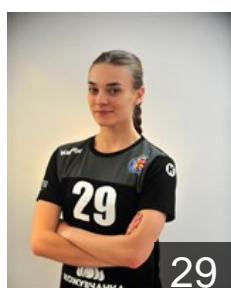

CLUB COMPETITIONS - DELEGATION LIST

Women's European Cup - EHF Cup 2019/20

MKD WHC Metalurg - Players

MKD

Aleksoska Mila

Position: Line Player
Place of birth: Skopje
Date of birth: 29.01.2001
Height: 165 cm

MKD

Arsenievska Meri

Position: Centre Back
Place of birth: Delchevo
Date of birth: 08.07.1998
Height: 175 cm

MKD

Bozinovska Iva

Position: Centre Back
Place of birth: Skopje
Date of birth: 21.01.1999
Height: 175 cm

MKD

Brunchevikj Ismail Aida

Position: Line Player
Place of birth: Skopje
Date of birth: 08.02.2000
Height: 184 cm

MKD

Damcheska Biljana

Position: Left Wing
Place of birth: Skopje
Date of birth: 03.02.2001
Height: 165 cm

MKD

Gajikj Marija

Position: Right Wing
Place of birth: Struga
Date of birth: 24.09.1998
Height: 170 cm

MKD

Gjorgjievaska Mila

Position: Centre Back
Place of birth: Skopje
Date of birth: 31.01.2002
Height: 177 cm