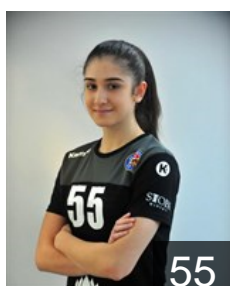

 MKD

Petkovska Mirjana

Position: Right Wing
Place of birth: Skopje
Date of birth: 01.03.2003
Height: -

 MKD

Smajloska Aida

Position: Line Player
Place of birth: Struga
Date of birth: 07.04.2000
Height: 170 cm

 MKD

Softovska Stefani

Position: Centre Back
Place of birth: Skopje
Date of birth: 20.02.2002
Height: 170 cm

 MKD

Stefanovska Sara

Position: Left Back
Place of birth: Skopje
Date of birth: 25.09.1998
Height: 180 cm

 MKD

Stojanovska Mihaela

Position: Centre Back
Place of birth: Skopje
Date of birth: 19.09.2002
Height: 172 cm

 MKD

Tasevska Marija

Position: Left Wing
Place of birth: Skopje
Date of birth: 28.08.2000
Height: -