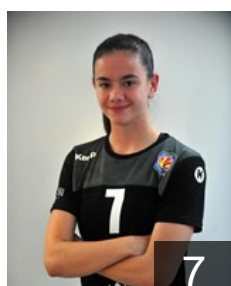

MKD

Arsenievska Meri

Position: Centre Back
Place of birth: Delchevo
Date of birth: 08.07.1998
Height: 175 cm

MKD

Bozinovska Iva

Position: Centre Back
Place of birth: Skopje
Date of birth: 21.01.1999
Height: 175 cm

MKD

Brunchevikj Ismail Aida

Position: Line Player
Place of birth: Skopje
Date of birth: 08.02.2000
Height: 184 cm

MKD

Damcheska Biljana

Position: Left Wing
Place of birth: Skopje
Date of birth: 03.02.2001
Height: 165 cm

MKD

Gajikj Marija

Position: Right Wing
Place of birth: Struga
Date of birth: 24.09.1998
Height: 170 cm

MKD

Gjorgjievaska Mila

Position: Centre Back
Place of birth: Skopje
Date of birth: 31.01.2002
Height: 177 cm

MKD

Gramatova Pena

Position: Left Wing
Place of birth: Veles
Date of birth: 03.02.1999
Height: 165 cm

MKD

Guguljanova Marija

Position: Right Back
Place of birth: Strumica
Date of birth: 11.11.1999
Height: 174 cm