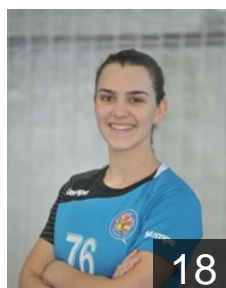

CLUB COMPETITIONS - DELEGATION LIST

Women's European Cup - EHF Cup 2019/20

MKD WHC Metalurg - Players

MKD

Aleksoska Mila

Position: Line Player
Place of birth: Skopje
Date of birth: 29.01.2001
Height: 165 cm

MKD

Arsenievska Meri

Position: Centre Back
Place of birth: Delchevo
Date of birth: 08.07.1998
Height: 175 cm

MKD

Bozinovska Iva

Position: Centre Back
Place of birth: Skopje
Date of birth: 21.01.1999
Height: 175 cm

MKD

Brunchevikj Ismail Aida

Position: Line Player
Place of birth: Skopje
Date of birth: 08.02.2000
Height: 184 cm

MKD

Damcheska Biljana

Position: Left Wing
Place of birth: Skopje
Date of birth: 03.02.2001
Height: 165 cm

MKD

Gajikj Marija

Position: Right Wing
Place of birth: Struga
Date of birth: 24.09.1998
Height: 170 cm

MKD

Gjorgjievaska Mila

Position: Centre Back
Place of birth: Skopje
Date of birth: 31.01.2002
Height: 177 cm