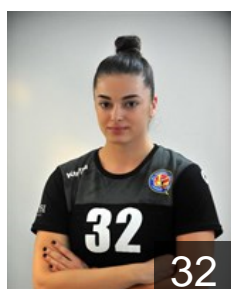

CLUB COMPETITIONS - DELEGATION LIST

Women's European Cup - EHF Cup 2019/20

MKD WHC Metalurg - Players

MKD

Aleksoska Mila

Position: Line Player
Place of birth: Skopje
Date of birth: 29.01.2001
Height: 165 cm

MKD

Arsenievska Meri

Position: Centre Back
Place of birth: Delchevo
Date of birth: 08.07.1998
Height: 175 cm

MKD

Bozinovska Iva

Position: Centre Back
Place of birth: Skopje
Date of birth: 21.01.1999
Height: 175 cm

MKD

Brunchevikj Ismail Aida

Position: Line Player
Place of birth: Skopje
Date of birth: 08.02.2000
Height: 184 cm

MKD

Damcheska Biljana

Position: Left Wing
Place of birth: Skopje
Date of birth: 03.02.2001
Height: 165 cm

MKD

Gajikj Marija

Position: Right Wing
Place of birth: Struga
Date of birth: 24.09.1998
Height: 170 cm

MKD

Gjorgjievaska Mila

Position: Centre Back
Place of birth: Skopje
Date of birth: 31.01.2002
Height: 177 cm