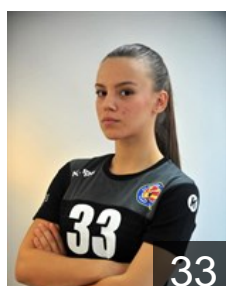

MKD

Arsenievska Meri

Position: Centre Back
Place of birth: Delchevo
Date of birth: 08.07.1998
Height: 175 cm

MKD

Bozinovska Iva

Position: Centre Back
Place of birth: Skopje
Date of birth: 21.01.1999
Height: 175 cm

MKD

Brunchevikj Ismail Aida

Position: Line Player
Place of birth: Skopje
Date of birth: 08.02.2000
Height: 184 cm

MKD

Damcheska Biljana

Position: Left Wing
Place of birth: Skopje
Date of birth: 03.02.2001
Height: 165 cm

MKD

Gajikj Marija

Position: Right Wing
Place of birth: Struga
Date of birth: 24.09.1998
Height: 170 cm

MKD

Gjorgjievaska Mila

Position: Centre Back
Place of birth: Skopje
Date of birth: 31.01.2002
Height: 177 cm

MKD

Gramatova Pena

Position: Left Wing
Place of birth: Veles
Date of birth: 03.02.1999
Height: 165 cm

MKD

Guguljanova Marija

Position: Right Back
Place of birth: Strumica
Date of birth: 11.11.1999
Height: 174 cm