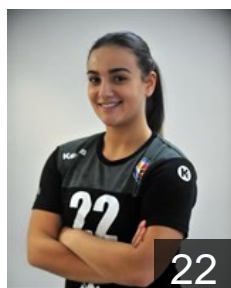

CLUB COMPETITIONS - DELEGATION LIST

Women's European Cup - EHF Cup 2019/20

MKD WHC Metalurg - Players

MKD

Aleksoska Mila

Position: Line Player
Place of birth: Skopje
Date of birth: 29.01.2001
Height: 165 cm

MKD

Arsenievska Meri

Position: Centre Back
Place of birth: Delchevo
Date of birth: 08.07.1998
Height: 175 cm

MKD

Bozinovska Iva

Position: Centre Back
Place of birth: Skopje
Date of birth: 21.01.1999
Height: 175 cm

MKD

Brunchevikj Ismail Aida

Position: Line Player
Place of birth: Skopje
Date of birth: 08.02.2000
Height: 184 cm

MKD

Damcheska Biljana

Position: Left Wing
Place of birth: Skopje
Date of birth: 03.02.2001
Height: 165 cm

MKD

Gajikj Marija

Position: Right Wing
Place of birth: Struga
Date of birth: 24.09.1998
Height: 170 cm

MKD

Gjorgjievaska Mila

Position: Centre Back
Place of birth: Skopje
Date of birth: 31.01.2002
Height: 177 cm