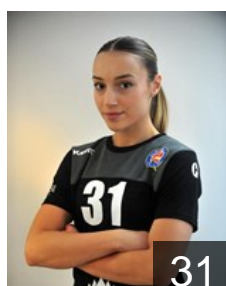

MKD

Gramatova Pena

Position: Left Wing
Place of birth: Veles
Date of birth: 03.02.1999
Height: 165 cm

MKD

Guguljanova Marija

Position: Right Back
Place of birth: Strumica
Date of birth: 11.11.1999
Height: 174 cm

MKD

Gulicoska Teodora

Position: Left Back
Place of birth: Struga
Date of birth: 15.03.1997
Height: 175 cm

MKD

Ilijaz Amra

Position: Goalkeeper
Place of birth: Skopje
Date of birth: 15.07.2000
Height: 175 cm

MKD

Kalajdjievaska Jana

Position: Left Back
Place of birth: Struga
Date of birth: 28.12.2000
Height: 175 cm

CLUB COMPETITIONS - DELEGATION LIST

Women's European Cup - EHF Cup 2019/20

 MKD WHC Metalurg - Players

 MKD

Krkacheva Teodora

Position: Goalkeeper
Place of birth: Skopje
Date of birth: 27.06.2000
Height: 172 cm

 MKD

Paskal Bisera

Position: Goalkeeper
Place of birth: Kumanovo
Date of birth: 28.07.1996
Height: 170 cm