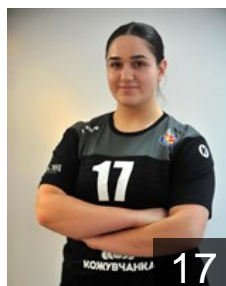

 MKD

Krkacheva Teodora

Position: Goalkeeper
Place of birth: Skopje
Date of birth: 27.06.2000
Height: 172 cm

 MKD

Paskal Bisera

Position: Goalkeeper
Place of birth: Kumanovo
Date of birth: 28.07.1996
Height: 170 cm

 MKD

Petkovska Mirjana

Position: Right Wing
Place of birth: Skopje
Date of birth: 01.03.2003
Height: -

 MKD

Smajloska Aida

Position: Line Player
Place of birth: Struga
Date of birth: 07.04.2000
Height: 170 cm

 MKD

Softovska Stefani

Position: Centre Back
Place of birth: Skopje
Date of birth: 20.02.2002
Height: 170 cm

 MKD

Stefanovska Sara

Position: Left Back
Place of birth: Skopje
Date of birth: 25.09.1998
Height: 180 cm