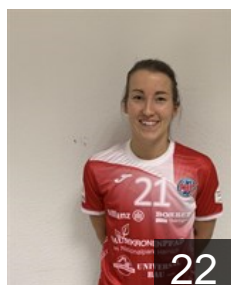

# CLUB COMPETITIONS - DELEGATION LIST

Women's European Cup - EHF Cup 2019/20

GER Thüringer HC - Players

DEN

**Bilotft Mia**

Position: Line Player  
Place of birth: Ringkebing  
Date of birth: 03.04.1992  
Height: 175 cm

GER

**Bölk Emily**

Position: Left Back  
Place of birth: Buxtehude  
Date of birth: 26.04.1998  
Height: 184 cm

POR

**Ferreira Lopes Mariana**

Position: Centre Back  
Place of birth: Aveiro  
Date of birth: 09.12.1994  
Height: 173 cm

GER

**Giegerich Ann-Cathrin**

Position: Goalkeeper  
Place of birth: Erlenbach  
Date of birth: 04.01.1992  
Height: 181 cm

GER

**Großmann Ina**

Position: Left Wing  
Place of birth: Holzgerlingen  
Date of birth: 21.08.1990  
Height: 170 cm