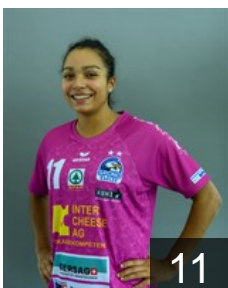

CLUB COMPETITIONS - DELEGATION LIST

Women's European Cup - EHF Cup 2019/20

 SUI SPONO Eagles - Players

 SUI

Amrein Sabrina

Position: Left Wing
Place of birth: Luzern
Date of birth: 22.01.1996
Height: 170 cm

 SUI

Calchini Gianna

Position: Right Back
Place of birth: Luzern
Date of birth: 16.09.1994
Height: 171 cm

 SUI

Cibula Georgina

Position: Right Back
Place of birth: Basel
Date of birth: 31.10.1999
Height: 172 cm

 SUI

Decurtins Marina

Position: Left Wing
Place of birth: Aarau
Date of birth: 30.11.1995
Height: 157 cm

 SLO

Irman Neli

Position: Right Wing
Place of birth: Celje
Date of birth: 07.04.1986
Height: 172 cm

 SUI

Kashani Flavia

Position: Line Player
Place of birth: Dübendorf
Date of birth: 27.11.1990
Height: 173 cm

 BIH

Ljubas Ivana

Position: Centre Back
Place of birth: Livno
Date of birth: 31.10.1985
Height: 178 cm