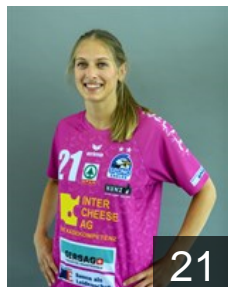

CLUB COMPETITIONS - DELEGATION LIST

Women's European Cup - EHF Cup 2019/20

 SUI SPONO Eagles - Players

 SUI

Amrein Sabrina

Position: Left Wing
Place of birth: Luzern
Date of birth: 22.01.1996
Height: 170 cm

 SUI

Calchini Gianna

Position: Right Back
Place of birth: Luzern
Date of birth: 16.09.1994
Height: 171 cm

 SUI

Cibula Georgina

Position: Right Back
Place of birth: Basel
Date of birth: 31.10.1999
Height: 172 cm

 SUI

Decurtins Marina

Position: Left Wing
Place of birth: Aarau
Date of birth: 30.11.1995
Height: 157 cm

 SLO

Irman Neli

Position: Right Wing
Place of birth: Celje
Date of birth: 07.04.1986
Height: 172 cm

 SUI

Kashani Flavia

Position: Line Player
Place of birth: Dübendorf
Date of birth: 27.11.1990
Height: 173 cm

 BIH

Ljubas Ivana

Position: Centre Back
Place of birth: Livno
Date of birth: 31.10.1985
Height: 178 cm