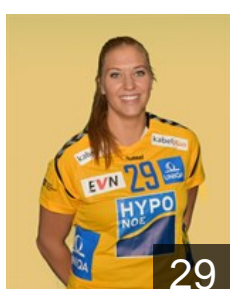

AUT

Kaiser Stefanie

Position: Line Player
Place of birth: Wiener Neustadt
Date of birth: 31.10.1992
Height: 181 cm