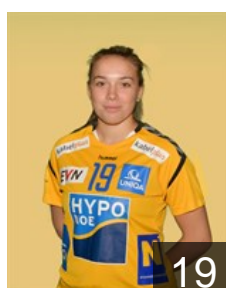

 AUT

Dedic Mirela

Position: Left Wing
Place of birth: Bruck an der Mur
Date of birth: 15.12.1991
Height: 169 cm

 AUT

Draguljic Sarah

Position: Line Player
Place of birth: Linz
Date of birth: 25.01.2000
Height: 171 cm

 AUT

Dramac Isabell

Position: Centre Back
Place of birth: Wien
Date of birth: 17.05.2000
Height: 164 cm

 HUN

Elö Beatrix

Position: Right Back
Place of birth: Győr
Date of birth: 28.01.1997
Height: 182 cm

 HUN