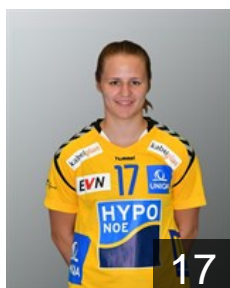

CLUB COMPETITIONS - DELEGATION LIST

Women's European Cup - EHF Cup 2019/20

 AUT Hypo Niederösterreich - Players

 AUT

Bauer Johanna

Position: Wing
Place of birth: Wien
Date of birth: 13.06.1997
Height: 167 cm