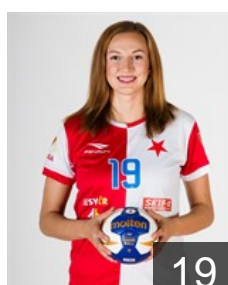

## Libalova Lucie

Position: Line Player  
Place of birth: Praha  
Date of birth: 24.01.1996  
Height: 170 cm

 CZE

## Míšová Adriana

Position: Right Wing  
Place of birth: Olomouc  
Date of birth: 25.11.1996  
Height: 180 cm

 CZE

## Novotna Adela

Position: Right Wing  
Place of birth: Praha  
Date of birth: 14.08.1998  
Height: 177 cm

 CZE

## Pokorna Tereza

Position: Left Back  
Place of birth: Praha  
Date of birth: 28.05.1994  
Height: 180 cm

 HUN