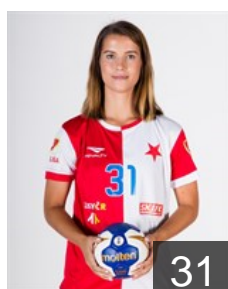

## Brozova Kristyna

Position: Back  
Place of birth: Turnov  
Date of birth: 06.12.2000  
Height: 167 cm

 CZE

## Chlupová Jana

Position: Left Wing  
Place of birth: Praha  
Date of birth: 23.06.1996  
Height: 168 cm

 CZE

## Frankova Julie

Position: Centre Back  
Place of birth: Plzen  
Date of birth: 04.10.2000  
Height: 179 cm

 CZE

## Frycakova Vendula

Position: Left Wing  
Place of birth: Olomouc  
Date of birth: 31.05.1996  
Height: 170 cm

 CZE