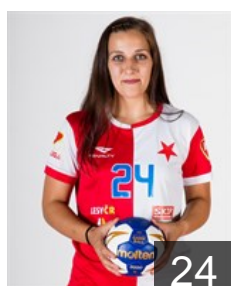

## Frycakova Vendula

Position: Left Wing  
Place of birth: Olomouc  
Date of birth: 31.05.1996  
Height: 170 cm

 CZE

## Galušková Veronika

Position: Right Back  
Place of birth: Plzen  
Date of birth: 30.07.1998  
Height: 176 cm

 CZE

## Jackova Eliska

Position: Centre Back  
Place of birth: Praha  
Date of birth: 10.06.1994  
Height: 170 cm

 CZE