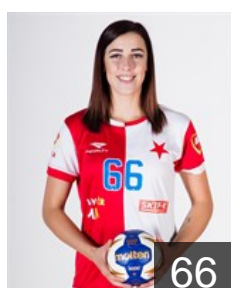

## Brozova Kristyna

Position: Back  
Place of birth: Turnov  
Date of birth: 06.12.2000  
Height: 167 cm

 CZE

## Chlupová Jana

Position: Left Wing  
Place of birth: Praha  
Date of birth: 23.06.1996  
Height: 168 cm

 CZE

## Frankova Julie

Position: Centre Back  
Place of birth: Plzen  
Date of birth: 04.10.2000  
Height: 179 cm

 CZE

## Frycakova Vendula

Position: Left Wing  
Place of birth: Olomouc  
Date of birth: 31.05.1996  
Height: 170 cm

 CZE