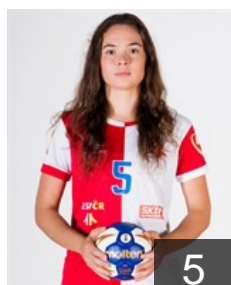

CLUB COMPETITIONS - DELEGATION LIST

Women's European Cup - EHF Cup 2019/20

CZE DHC Slavia Praha - Players

CZE

Brozova Kristyna

Position: Back
Place of birth: Turnov
Date of birth: 06.12.2000
Height: 167 cm