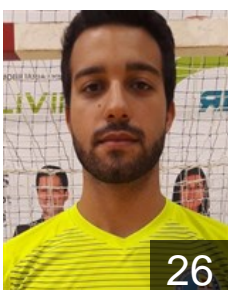

 POR  
**Freitas Joao**  
Position: Line Player  
Place of birth:  
Date of birth: 23.03.1997  
Height: 185 cm  
Weight: 97 kg

 POR  
**Gomes Joao**  
Position: Line Player  
Place of birth: LISBOA  
Date of birth: 15.12.1992  
Height: 197 cm  
Weight: 95 kg

 POR  
**Martins Igor**  
Position: Wing  
Place of birth:  
Date of birth: 25.11.1999  
Height: 173 cm  
Weight: 76 kg

 POR  
**Martins Joao**  
Position: Right Wing  
Place of birth: Funchal  
Date of birth: 21.05.1997  
Height: 171 cm  
Weight: 68 kg

 POR  
**Milho Nuno**  
Position: Goalkeeper  
Place of birth:  
Date of birth: 12.06.2002  
Height: 181 cm  
Weight: 96 kg

 POR  
**Miranda Joao**  
Position: Left Wing  
Place of birth: Funchal  
Date of birth: 23.05.1997  
Height: 186 cm  
Weight: 87 kg