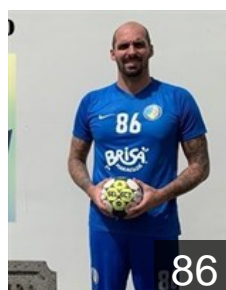

 POR  
**Freitas Joao**  
Position: Line Player  
Place of birth:  
Date of birth: 23.03.1997  
Height: 185 cm  
Weight: 97 kg

 POR  
**Gomes Joao**  
Position: Line Player  
Place of birth: LISBOA  
Date of birth: 15.12.1992  
Height: 197 cm  
Weight: 95 kg

 POR  
**Martins Igor**  
Position: Wing  
Place of birth:  
Date of birth: 25.11.1999  
Height: 173 cm  
Weight: 76 kg

 POR  
**Martins Joao**  
Position: Right Wing  
Place of birth: Funchal  
Date of birth: 21.05.1997  
Height: 171 cm  
Weight: 68 kg

 POR  
**Milho Nuno**  
Position: Goalkeeper  
Place of birth:  
Date of birth: 12.06.2002  
Height: 181 cm  
Weight: 96 kg

 POR  
**Miranda Joao**  
Position: Left Wing  
Place of birth: Funchal  
Date of birth: 23.05.1997  
Height: 186 cm  
Weight: 87 kg

 POR  
**Pedroso Claudio**  
Position: Right Back  
Place of birth: Lisboa  
Date of birth: 14.03.1986  
Height: 198 cm  
Weight: 87 kg

 POR  
**Peneda Pedro**  
Position: Centre Back  
Place of birth: FAFE  
Date of birth: 16.05.1992  
Height: 191 cm  
Weight: 90 kg