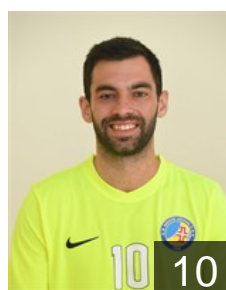

 POR  
**Martins Igor**  
Position: Wing  
Place of birth:  
Date of birth: 25.11.1999  
Height: 173 cm  
Weight: 76 kg

 POR  
**Martins Joao**  
Position: Right Wing  
Place of birth: Funchal  
Date of birth: 21.05.1997  
Height: 171 cm  
Weight: 68 kg

 POR  
**Milho Nuno**  
Position: Goalkeeper  
Place of birth:  
Date of birth: 12.06.2002  
Height: 181 cm  
Weight: 96 kg

 POR  
**Miranda Joao**  
Position: Left Wing  
Place of birth: Funchal  
Date of birth: 23.05.1997  
Height: 186 cm  
Weight: 87 kg

 POR  
**Pedroso Claudio**  
Position: Right Back  
Place of birth: Lisboa  
Date of birth: 14.03.1986  
Height: 198 cm  
Weight: 87 kg

 POR  
**Peneda Pedro**  
Position: Centre Back  
Place of birth: FAFE  
Date of birth: 16.05.1992  
Height: 191 cm  
Weight: 90 kg

 POR  
**Ribeiro Ulisses**  
Position: Left Wing  
Place of birth:  
Date of birth: 01.03.1991  
Height: 181 cm  
Weight: 71 kg