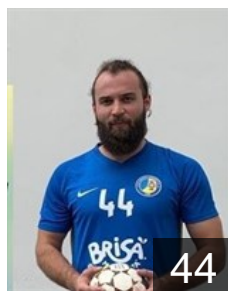

## Semedo Elledy

Position: Left Back  
Place of birth: CABO VERDE  
Date of birth: 21.03.1988  
Height: 187 cm  
Weight: 93 kg

 POR

## Silva Nuno

Position: Centre Back  
Place of birth:  
Date of birth: 10.10.1990  
Height: 189 cm  
Weight: 94 kg

 SRB