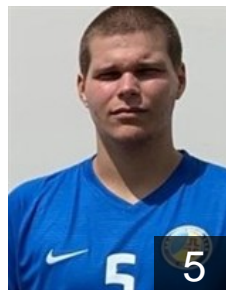

POR
Freitas Joao
Position: Line Player
Place of birth:
Date of birth: 23.03.1997
Height: 185 cm
Weight: 97 kg