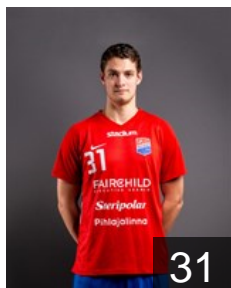

## Ahlgren Klaus

Position: Left Wing  
Place of birth: Helsinki  
Date of birth: 14.06.2000  
Height: 176 cm  
Weight: 75 kg

 FIN

## Broman Benny

Position: Centre Back  
Place of birth: Helsinki  
Date of birth: 27.04.1990  
Height: 183 cm  
Weight: 84 kg

 FIN

## Broman Joacim

Position: Left Wing  
Place of birth: Helsinki  
Date of birth: 27.04.1990  
Height: 180 cm  
Weight: 75 kg

 FIN

## Davidson Kim

Position: Goalkeeper  
Place of birth: Helsinki  
Date of birth: 09.06.1995  
Height: 185 cm  
Weight: 85 kg

 FIN