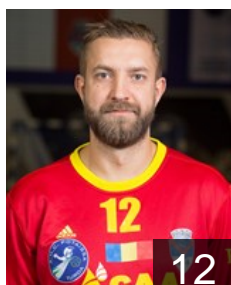

ROU

Szopka Razvan Ilie

Position: Goalkeeper
Place of birth: Baia Mare
Date of birth: 19.07.1983
Height: 188 cm
Weight: 88 kg