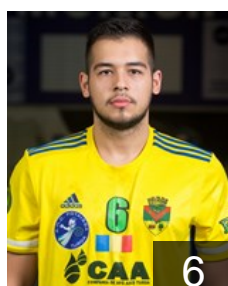

## Szopka Razvan Ilie

Position: Goalkeeper  
Place of birth: Baia Mare  
Date of birth: 19.07.1983  
Height: 188 cm  
Weight: 88 kg

 ROU

## Talas Elemer Huba

Position: Line Player  
Place of birth: Ludus  
Date of birth: 10.06.1986  
Height: 193 cm  
Weight: 100 kg

 ROU

## Thalmaier Roland

Position: Right Wing  
Place of birth: Cluj-Napoca  
Date of birth: 15.09.1996  
Height: 187 cm  
Weight: 90 kg

 ROU