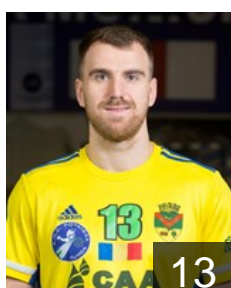

## Dragas Milos

Position: Left Back  
Place of birth: Priboj  
Date of birth: 11.06.1990  
Height: 201 cm  
Weight: 110 kg

 ROU

## Dragoi Tudor Robert

Position: Left Back  
Place of birth: Alba Iulia  
Date of birth: 23.02.2002  
Height: 196 cm  
Weight: 90 kg

 ROU

## Fleser Dragos Bogdan Doris

Position: Goalkeeper  
Place of birth: Turda  
Date of birth: 23.02.1998  
Height: 196 cm  
Weight: 90 kg

 ROU

## Ghita Radu Cristian

Position: Right Back  
Place of birth: Bacau  
Date of birth: 22.11.1990  
Height: 189 cm  
Weight: 92 kg

 ROU