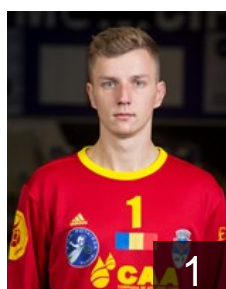

## Cintec Georgica

Position: Left Back  
Place of birth: Botosani  
Date of birth: 22.04.1990  
Height: 193 cm  
Weight: 98 kg

 SRB

## Dragas Milos

Position: Left Back  
Place of birth: Priboj  
Date of birth: 11.06.1990  
Height: 201 cm  
Weight: 110 kg

 ROU

## Dragoi Tudor Robert

Position: Left Back  
Place of birth: Alba Iulia  
Date of birth: 23.02.2002  
Height: 196 cm  
Weight: 90 kg

 ROU