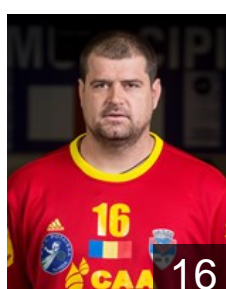

ROU

Irimus Ionut Adrian

Position: Goalkeeper
Place of birth: Baia Mare
Date of birth: 22.08.1987
Height: 200 cm
Weight: 112 kg