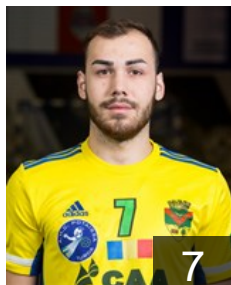

CLUB COMPETITIONS - DELEGATION LIST

Men's European Cup - Challenge Cup 2019/20

ROU AHC Potaissa Turda - Players

ROU

Pop Daniel

Position: Right Wing
Place of birth: Turda
Date of birth: 10.02.2000
Height: 187 cm
Weight: 76 kg