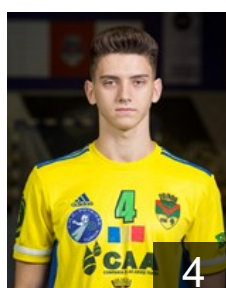

## Dragas Milos

Position: Left Back  
Place of birth: Priboj  
Date of birth: 11.06.1990  
Height: 201 cm  
Weight: 110 kg

 ROU

## Dragoi Tudor Robert

Position: Left Back  
Place of birth: Alba Iulia  
Date of birth: 23.02.2002  
Height: 196 cm  
Weight: 90 kg

 ROU

## Fleser Dragos Bogdan Doris

Position: Goalkeeper  
Place of birth: Turda  
Date of birth: 23.02.1998  
Height: 196 cm  
Weight: 90 kg

 ROU

## Ghita Radu Cristian

Position: Right Back  
Place of birth: Bacau  
Date of birth: 22.11.1990  
Height: 189 cm  
Weight: 92 kg

 ROU