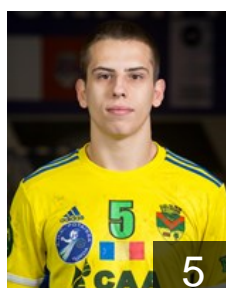

## Irimus Ionut Adrian

Position: Goalkeeper  
Place of birth: Baia Mare  
Date of birth: 22.08.1987  
Height: 200 cm  
Weight: 112 kg

 ROU

## Ironim Marian Ralu

Position: Centre Back  
Place of birth: Sighisoara  
Date of birth: 16.06.1979  
Height: 179 cm  
Weight: 83 kg

 ROU

## Lazar Radu Alexandru

Position: Left Back  
Place of birth: Turda  
Date of birth: 19.09.1987  
Height: 201 cm  
Weight: 105 kg

 ROU

## Pavel Razvan

Position: Left Wing  
Place of birth: Vaslui  
Date of birth: 23.08.1987  
Height: 187 cm  
Weight: 85 kg

 ROU