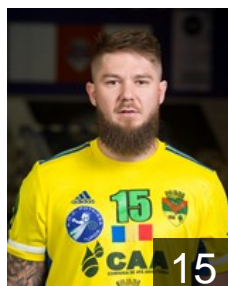

## Pop Raul

Position: Left Wing  
Place of birth: turda  
Date of birth: 21.12.2001  
Height: 180 cm  
Weight: 76 kg

 SRB

## Savic Nenad

Position: Line Player  
Place of birth: Novi Sad  
Date of birth: 28.06.1981  
Height: 187 cm  
Weight: 106 kg

 ROU