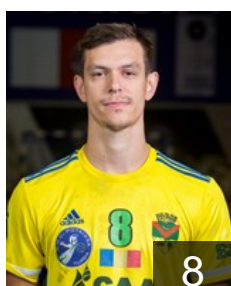

## Szoke Marius Alin

Position: Centre Back  
Place of birth: Sfantu Gheorghe  
Date of birth: 21.01.1993  
Height: 185 cm  
Weight: 93 kg

 ROU

## Szopka Razvan Ilie

Position: Goalkeeper  
Place of birth: Baia Mare  
Date of birth: 19.07.1983  
Height: 188 cm  
Weight: 88 kg

 ROU

## Talas Elemer Huba

Position: Line Player  
Place of birth: Ludus  
Date of birth: 10.06.1986  
Height: 193 cm  
Weight: 100 kg

 ROU