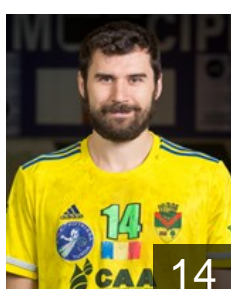

ROU

Iancu Dragos

Position: Line Player
Place of birth: Piatra Neamt
Date of birth: 05.08.1988
Height: 195 cm
Weight: 98 kg