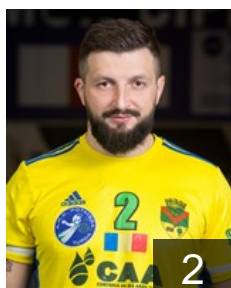

CLUB COMPETITIONS - DELEGATION LIST

Men's European Cup - Challenge Cup 2019/20

ROU AHC Potaissa Turda - Players

ROU

Cintec Georgica

Position: Left Back
Place of birth: Botosani
Date of birth: 22.04.1990
Height: 193 cm
Weight: 98 kg