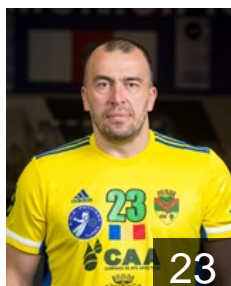

## Pop Daniel

Position: Right Wing  
Place of birth: Turda  
Date of birth: 10.02.2000  
Height: 187 cm  
Weight: 76 kg

 ROU

## Pop Raul

Position: Left Wing  
Place of birth: turda  
Date of birth: 21.12.2001  
Height: 180 cm  
Weight: 76 kg

 SRB