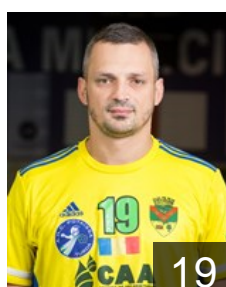

## Irimus Ionut Adrian

Position: Goalkeeper  
Place of birth: Baia Mare  
Date of birth: 22.08.1987  
Height: 200 cm  
Weight: 112 kg

 ROU

## Ironim Marian Ralu

Position: Centre Back  
Place of birth: Sighisoara  
Date of birth: 16.06.1979  
Height: 179 cm  
Weight: 83 kg

 ROU