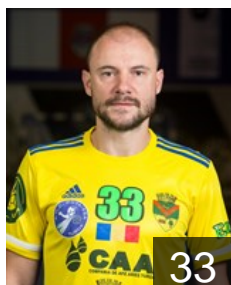

Left Club

ROU

Rohozneanu Dan Mihai

Position: Centre Back
Place of birth: Suceava
Date of birth: 17.09.1984
Height: 187 cm
Weight: 90 kg
late entry on 29.10.2019