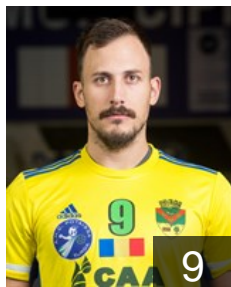

CLUB COMPETITIONS - DELEGATION LIST

Men's European Cup - Challenge Cup 2019/20

ROU AHC Potaissa Turda - Players

SRB

Terzic Stefan

Position: Right Back

Place of birth: Arilje

Date of birth: 17.05.1994

Height: 195 cm

Weight: 94 kg

Left Club on 04.02.2020

TEAM OFFICIALS

ROU

Gal Horatiu Nicolae

Date of birth: 20.02.1969