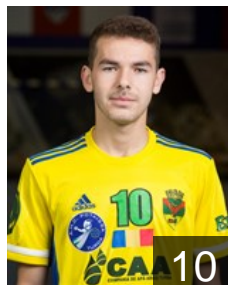

## Pintoiu Teodor

Position: Left Back  
Place of birth: Turda  
Date of birth: 20.09.1999  
Height: 192 cm  
Weight: 90 kg

# CLUB COMPETITIONS - DELEGATION LIST

Men's European Cup - Challenge Cup 2019/20

 ROU AHC Potaissa Turda - Players

 ROU

## Pop Daniel

Position: Right Wing  
Place of birth: Turda  
Date of birth: 10.02.2000  
Height: 187 cm  
Weight: 76 kg

 ROU