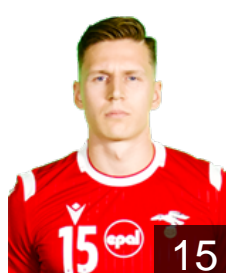

 ISL

Jonsson Jon Sigfus

Position: Goalkeeper
Place of birth: Reykjavik
Date of birth: 22.07.2001
Height: 184 cm
Weight: 82 kg

 ISL

Jonsson Tryggvi Gardar

Position: Left Wing
Place of birth: Reykjavik
Date of birth: 13.03.2003
Height: 195 cm
Weight: 102 kg

 ISL

Juliusson Alexander Örn

Position: Left Back
Place of birth: Gummersbach
Date of birth: 17.10.1994
Height: 191 cm
Weight: 92 kg

 ISL

Magnússon Magnús Óli

Position: Left Back
Place of birth: Reykjavik
Date of birth: 08.02.1992
Height: 187 cm
Weight: 91 kg