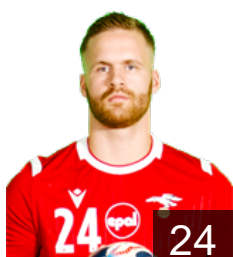

 ISL

Jonsson Jon Sigfus

Position: Goalkeeper
Place of birth: Reykjavik
Date of birth: 22.07.2001
Height: 184 cm
Weight: 82 kg

 ISL

Jonsson Tryggvi Gardar

Position: Left Wing
Place of birth: Reykjavik
Date of birth: 13.03.2003
Height: 195 cm
Weight: 102 kg

 ISL

Juliusson Alexander Örn

Position: Left Back
Place of birth: Gummersbach
Date of birth: 17.10.1994
Height: 191 cm
Weight: 92 kg

 ISL

Magnússon Magnús Óli

Position: Left Back
Place of birth: Reykjavik
Date of birth: 08.02.1992
Height: 187 cm
Weight: 91 kg