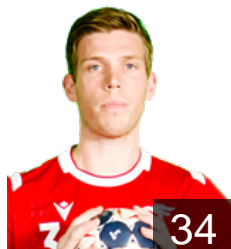

ISL

Runarsson Anton

Position: Centre Back
Place of birth: Reykjavik
Date of birth: 20.07.1988
Height: 188 cm
Weight: 91 kg