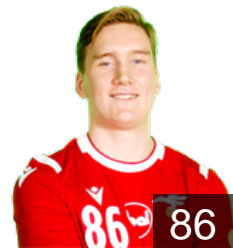

ISL

Gíslason Tjorvi Tyr

Position: Line Player
Place of birth: Reykjavik
Date of birth: 12.05.2000
Height: 190 cm
Weight: 89 kg