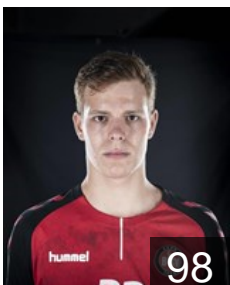

 POR

Spinola Pedro

Position: Right Back
Place of birth: Funchal
Date of birth: 20.08.1983
Height: 186 cm
Weight: 87 kg

 SUI

Strahm Marco

Position: Left Wing
Place of birth: Jegenstorf
Date of birth: 19.12.1997
Height: 180 cm
Weight: 75 kg

 BIH

Tatar Edin

Position: Goalkeeper
Place of birth: Sarajevo
Date of birth: 21.04.1989
Height: 189 cm
Weight: 92 kg

 SUI

Weingartner Samuel

Position: Left Back
Place of birth: Nottwil
Date of birth: 07.10.1996
Height: 195 cm
Weight: 95 kg