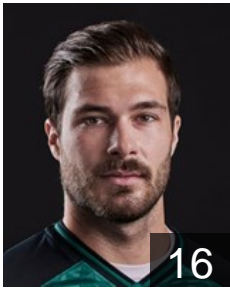

 SUI

Milosevic Renato

Position: Goalkeeper
Place of birth: Bern
Date of birth: 26.05.1998
Height: 187 cm
Weight: 82 kg

CLUB COMPETITIONS - DELEGATION LIST

Men's European Cup - Challenge Cup 2019/20

 SUI BSV Bern - Players

 SUI

Mühlemann Luca

Position: Line Player
Place of birth: Bern
Date of birth: 31.01.1990
Height: 189 cm
Weight: 114 kg

 SUI

Rohr Lucas

Position: Left Back
Place of birth: Bern
Date of birth: 16.10.1998
Height: 196 cm
Weight: 96 kg

 SUI

Rosenberg Dominic

Position: Goalkeeper
Place of birth: Aarau
Date of birth: 13.01.1992
Height: 187 cm
Weight: 84 kg

 SUI

Schneeberger Sebastian

Position: Left Wing
Place of birth: Bern
Date of birth: 09.05.1995
Height: 196 cm
Weight: 95 kg

 POR

Spinola Pedro

Position: Right Back
Place of birth: Funchal
Date of birth: 20.08.1983
Height: 186 cm
Weight: 87 kg

 SUI

Strahm Marco

Position: Left Wing
Place of birth: Jegenstorf
Date of birth: 19.12.1997
Height: 180 cm
Weight: 75 kg