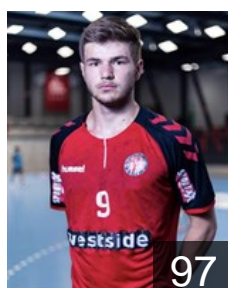

 SUI

Eggimann Nico

Position: Centre Back
Place of birth: Langenthal
Date of birth: 28.04.2001
Height: 182 cm
Weight: 80 kg

 SUI

Freiberg Maximilian

Position: Right Back
Place of birth: Bern
Date of birth: 27.02.1999
Height: 189 cm
Weight: 87 kg

 GER

Gerlich Matthias

Position: Left Back
Place of birth: Landsberg
Date of birth: 25.02.1988
Height: 204 cm
Weight: 99 kg

 SUI

Getzmann Simon

Position: Right Wing
Place of birth: Thun
Date of birth: 06.01.1992
Height: 178 cm
Weight: 75 kg

 SUI

Gisi Aaron

Position: Line Player
Place of birth: Bern
Date of birth: 14.11.1999
Height: 186 cm
Weight: 85 kg

 SUI

Heer Thomas

Position: Line Player
Place of birth: Zürich
Date of birth: 12.10.1990
Height: 198 cm
Weight: 100 kg

 CRO

Kaleb Ante

Position: Left Back
Place of birth: Metkovic
Date of birth: 09.05.1993
Height: 196 cm
Weight: 93 kg

 SUI

Kusio Michael

Position: Right Back
Place of birth: Bern
Date of birth: 31.07.1998
Height: 195 cm
Weight: 100 kg