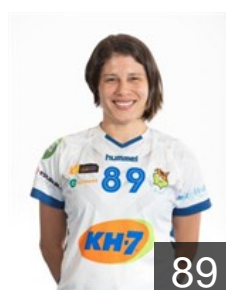

 **FRA**

Lepere Jessie Madeleine

Position: Left Back
Place of birth: Foix
Date of birth: 20.05.1996
Height: 170 cm

 **ESP**

Mera Olivera Marta

Position: Goalkeeper
Place of birth: Les Franqueses
Date of birth: 25.05.2000
Height: 167 cm

 **BRA**

Monteiro Da Silva Ana Cecilia

Position: Right Wing
Place of birth: Goiana
Date of birth: 02.04.1989
Height: 168 cm

 **ESP**

Prelchi Gallego Carmen

Position: Line Player
Place of birth: Vigo
Date of birth: 23.08.1999
Height: 171 cm