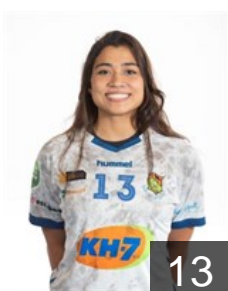

 **MAR**

Ben Chayhab Imane

Position: Right Wing
Place of birth: Larache
Date of birth: 02.06.2000
Height: 168 cm

 **ESP**

Capdevila Barbany Martina

Position: Centre Back
Place of birth: Granollers
Date of birth: 19.09.2001
Height: 178 cm

 **ESP**

Colomer Resplandi Anna

Position: Right Wing
Place of birth: Torroella de
Date of birth: 17.08.1998
Height: 167 cm

 **ESP**

Gassama Cissokho Kaba

Position: Line Player
Place of birth: Granollers
Date of birth: 16.08.1997
Height: 180 cm

 **ESP**

González Sánchez Ana

Position: Right Wing
Place of birth: Málaga
Date of birth: 30.12.1998
Height: 164 cm

 **BRA**

Guariero Giulia

Position: Left Back
Place of birth: Sao Paulo
Date of birth: 24.07.1995
Height: 173 cm

 **FRA**

Lepere Jessie Madeleine

Position: Left Back
Place of birth: Foix
Date of birth: 20.05.1996
Height: 170 cm

 **ESP**

Mera Olivera Marta

Position: Goalkeeper
Place of birth: Les Franqueses
Date of birth: 25.05.2000
Height: 167 cm