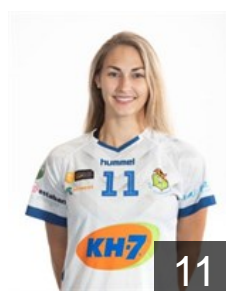

 **ESP**

González Sánchez Ana

Position: Right Wing
Place of birth: Málaga
Date of birth: 30.12.1998
Height: 164 cm

 **BRA**

Guariero Giulia

Position: Left Back
Place of birth: Sao Paulo
Date of birth: 24.07.1995
Height: 173 cm

 **FRA**

Lepere Jessie Madeleine

Position: Left Back
Place of birth: Foix
Date of birth: 20.05.1996
Height: 170 cm

 **ESP**

Mera Olivera Marta

Position: Goalkeeper
Place of birth: Les Franqueses
Date of birth: 25.05.2000
Height: 167 cm

 **BRA**

Monteiro Da Silva Ana Cecilia

Position: Right Wing
Place of birth: Goiana
Date of birth: 02.04.1989
Height: 168 cm

 **ESP**

Prelchi Gallego Carmen

Position: Line Player
Place of birth: Vigo
Date of birth: 23.08.1999
Height: 171 cm