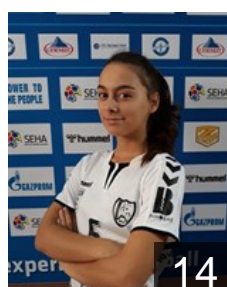

 MKD

Jankulovska Marija

Position: Right Back
Place of birth: Bitola
Date of birth: 02.11.2005
Height: 162 cm

 MKD

Kajchevska Anastasija

Position: Line Player
Place of birth: Bitola
Date of birth: 20.09.2005
Height: 167 cm

 MKD

Kakovska Hristina

Position: Line Player
Place of birth: Bitola
Date of birth: 15.01.2002
Height: 66 cm

 MKD

Milosavljevikj Dragana

Position: Centre Back
Place of birth: Bitola
Date of birth: 28.04.2002
Height: 165 cm

 MKD

Naumovska Kristina

Position: Right Back
Place of birth: Bitola
Date of birth: 02.07.2005
Height: 165 cm

 MKD

Nechovska Natali

Position: Right Wing
Place of birth: Bitola
Date of birth: 03.02.2004
Height: 170 cm

 MKD

Ogenova Anastasija

Position: Goalkeeper
Place of birth: Bitola
Date of birth: 25.01.2002
Height: 157 cm

CLUB COMPETITIONS - DELEGATION LIST

Women's European Cup - Challenge Cup 2019/20

 MKD ZRK Pelister 2012 - Players