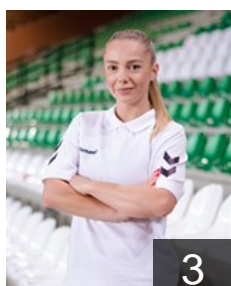

92

 MKD

Sokoleska Martina

Position: Goalkeeper
Place of birth: Kicevo
Date of birth: 27.06.2002
Height: 163 cm

16

 MKD

Stojanova Dragana

Position: Left Back
Place of birth: Stip
Date of birth: 17.06.1997
Height: 175 cm

7

 MKD

Talevska Monika

Position: Left Wing
Place of birth: Bitola
Date of birth: 03.09.1995
Height: 171 cm

11

Left Club

 MKD

Blazhevaska Viktorija

Position: Centre Back
Place of birth: Bitola
Date of birth: 20.02.1992
Height: 170 cm

3

Left Club on 04.12.2019

CLUB COMPETITIONS - DELEGATION LIST

Women's European Cup - Challenge Cup 2019/20

 MKD ZRK Pelister 2012 - Team Officials