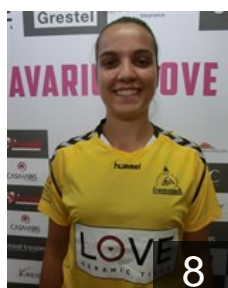

POR
Trindade Joana
Position: Line Player
Place of birth: Almeirim
Date of birth: 30.05.2001
Height: 175 cm