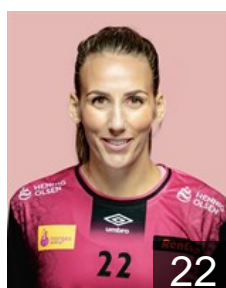

NOR

Pedersen Andrea Austmo

Position: Goalkeeper
Place of birth: Trondheim
Date of birth: 19.04.1994
Height: 180 cm

NOR

Refsnes Tonje

Position: Centre Back
Place of birth: Kristiansand
Date of birth: 13.11.1994
Height: 170 cm

NOR

Reistad Henny Ella

Position: Centre Back
Place of birth: Oslo
Date of birth: 09.02.1999
Height: 180 cm

NOR

Sulland Linn Jorum

Position: Right Back
Place of birth: Oslo
Date of birth: 15.07.1984
Height: 178 cm

NOR

Thomassen Kristine Hartveit

Position: Left Back
Place of birth: Kristiansand
Date of birth: 06.02.2001
Height: 178 cm

NOR

Tomac Marta

Position: Centre Back
Place of birth: Trondheim
Date of birth: 20.09.1990
Height: 179 cm