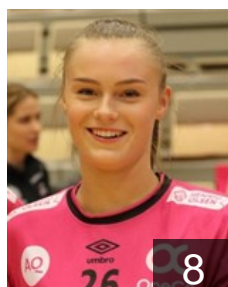

NOR

Arntzen Emilie Hegh

Position: Left Back
Place of birth: Skien
Date of birth: 01.01.1994
Height: 183 cm

NOR

Aune Malin

Position: Right Wing
Place of birth: Ranheim
Date of birth: 04.03.1995
Height: 165 cm

NOR

Bersas Westersjo Ingvild

Position: Line Player
Place of birth: Kristiansand
Date of birth: 18.06.2000
Height: 165 cm

NOR

Dahl Ragnhild Valle

Position: Left Back
Place of birth: Molde
Date of birth: 02.01.1998
Height: 178 cm

NOR

Dahlum Karine Emilie

Position: Right Wing
Place of birth: Kristiansand
Date of birth: 16.12.1999
Height: 175 cm

16

NOR

Gabrielsen Ida

Position: Goalkeeper
Place of birth: Kristiansand
Date of birth: 01.04.1996
Height: 170 cm