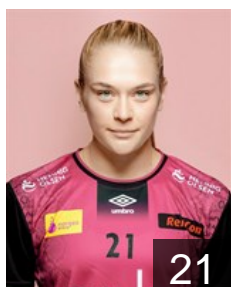

CLUB COMPETITIONS - DELEGATION LIST

2019/20 DELO WOMEN'S EHF Champions League

WOMEN'S

NOR *Vipers Kristiansand - Players*

NOR

Andenaes June

Position: Line Player
Place of birth: Gloppen
Date of birth: 09.06.1983
Height: 176 cm

NOR

Arntzen Emilie Hegh

Position: Left Back
Place of birth: Skien
Date of birth: 01.01.1994
Height: 183 cm

NOR

Aune Malin

Position: Right Wing
Place of birth: Ranheim
Date of birth: 04.03.1995
Height: 165 cm

NOR

Bersas Westersjo Ingvild

Position: Line Player
Place of birth: Kristiansand
Date of birth: 18.06.2000
Height: 165 cm

NOR

Dahl Ragnhild Valle

Position: Left Back
Place of birth: Molde
Date of birth: 02.01.1998
Height: 178 cm