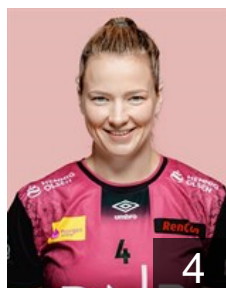

NOR

Lunde Katrine

Position: Goalkeeper
Place of birth: Kristiansand
Date of birth: 30.03.1980
Height: 181 cm

CLUB COMPETITIONS - DELEGATION LIST

2019/20 DELO WOMEN'S EHF Champions League

WOMEN'S

NOR *Vipers Kristiansand - Players*

NOR

Naes Andersen S.

Position: Left Wing
Place of birth: Skien
Date of birth: 12.11.1996
Height: 175 cm

NOR

Olsen Karoline

Position: Left Wing
Place of birth: Kristiansand
Date of birth: 16.06.1998
Height: 171 cm

NOR

Pedersen Andrea Austmo

Position: Goalkeeper
Place of birth: Trondheim
Date of birth: 19.04.1994
Height: 180 cm

NOR

Refsnes Tonje

Position: Centre Back
Place of birth: Kristiansand
Date of birth: 13.11.1994
Height: 170 cm