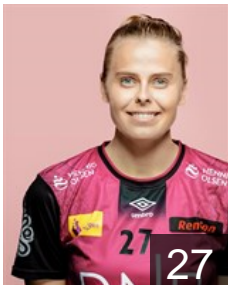

NOR

Lunde Katrine

Position: Goalkeeper
Place of birth: Kristiansand
Date of birth: 30.03.1980
Height: 181 cm

CLUB COMPETITIONS - DELEGATION LIST

2019/20 DELO WOMEN'S EHF Champions League

WOMEN'S

NOR *Vipers Kristiansand - Players*

NOR

Naes Andersen S.

Position: Left Wing
Place of birth: Skien
Date of birth: 12.11.1996
Height: 175 cm

NOR

Olsen Karoline

Position: Left Wing
Place of birth: Kristiansand
Date of birth: 16.06.1998
Height: 171 cm