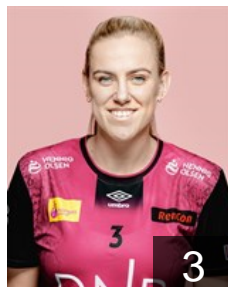

CLUB COMPETITIONS - DELEGATION LIST

2019/20 DELO WOMEN'S EHF Champions League

WOMEN'S

NOR *Vipers Kristiansand - Players*

NOR

Andenaes June

Position: Line Player
Place of birth: Gloppen
Date of birth: 09.06.1983
Height: 176 cm

NOR

Arntzen Emilie Hegh

Position: Left Back
Place of birth: Skien
Date of birth: 01.01.1994
Height: 183 cm

NOR

Aune Malin

Position: Right Wing
Place of birth: Ranheim
Date of birth: 04.03.1995
Height: 165 cm

NOR

Bersas Westersjo Ingvild

Position: Line Player
Place of birth: Kristiansand
Date of birth: 18.06.2000
Height: 165 cm

NOR

Dahl Ragnhild Valle

Position: Left Back
Place of birth: Molde
Date of birth: 02.01.1998
Height: 178 cm