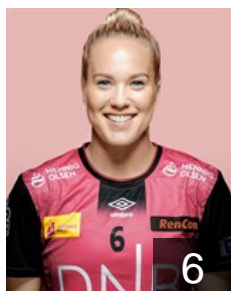

CLUB COMPETITIONS - DELEGATION LIST

2019/20 DELO WOMEN'S EHF Champions League

WOMEN'S

NOR *Vipers Kristiansand - Players*

NOR

Andenaes June

Position: Line Player
Place of birth: Gloppen
Date of birth: 09.06.1983
Height: 176 cm

NOR

Arntzen Emilie Hegh

Position: Left Back
Place of birth: Skien
Date of birth: 01.01.1994
Height: 183 cm

NOR

Aune Malin

Position: Right Wing
Place of birth: Ranheim
Date of birth: 04.03.1995
Height: 165 cm