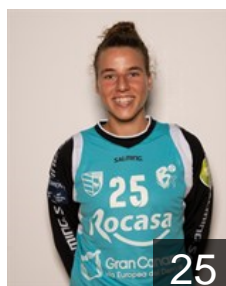

 CUB

**Lusson Miranda Lisandra**

Position: Left Back  
Place of birth: LA HABANA  
Date of birth: 01.09.1985  
Height: 175 cm

 ESP

**Machin Garcia Yraya**

Position: Left Back  
Place of birth: las palmas de  
Date of birth: 08.12.2000  
Height: 174 cm

 ESP

**Mbengue Rodríguez S.**

Position: Right Back  
Place of birth: Las Palmas  
Date of birth: 14.10.1998  
Height: 188 cm

 ESP

**Navarro Giménez Silvia**

Position: Goalkeeper  
Place of birth: Valencia  
Date of birth: 20.03.1979  
Height: 170 cm

 ESP

**Palomino Delgado A.**

Position: Goalkeeper  
Place of birth: Cáceres  
Date of birth: 14.12.1996  
Height: 171 cm

 ESP

**Pérez Risco Arinegua**

Position: Left Wing  
Place of birth: ARONA  
Date of birth: 26.11.1998  
Height: 167 cm