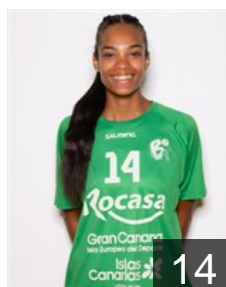

 ESP

**González Méndez María**

Position: Centre Back  
Place of birth: Tejina  
Date of birth: 04.02.1987  
Height: 165 cm

 ESP

**Hernandez Castillo Chaxiraxi**

Position: Left Wing  
Place of birth: las palmas de g.c.  
Date of birth: 13.07.1991  
Height: 175 cm

 CUB

**Lusson Miranda Lisandra**

Position: Left Back  
Place of birth: LA HABANA  
Date of birth: 01.09.1985  
Height: 175 cm

 ESP

**Machin Garcia Yraya**

Position: Left Back  
Place of birth: las palmas de  
Date of birth: 08.12.2000  
Height: 174 cm

 ESP

**Mbengue Rodríguez S.**

Position: Right Back  
Place of birth: Las Palmas  
Date of birth: 14.10.1998  
Height: 188 cm

 ESP

**Navarro Giménez Silvia**

Position: Goalkeeper  
Place of birth: Valencia  
Date of birth: 20.03.1979  
Height: 170 cm

 ESP

**Palomino Delgado A.**

Position: Goalkeeper  
Place of birth: Cáceres  
Date of birth: 14.12.1996  
Height: 171 cm

 ESP

**Pérez Risco Arinegua**

Position: Left Wing  
Place of birth: ARONA  
Date of birth: 26.11.1998  
Height: 167 cm