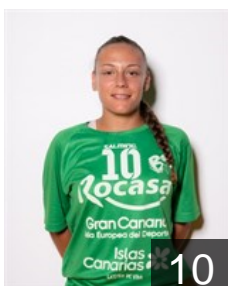

 ESP

**Mbengue Rodríguez S.**

Position: Right Back  
Place of birth: Las Palmas  
Date of birth: 14.10.1998  
Height: 188 cm

 ESP

**Navarro Giménez Silvia**

Position: Goalkeeper  
Place of birth: Valencia  
Date of birth: 20.03.1979  
Height: 170 cm

 ESP

**Palomino Delgado A.**

Position: Goalkeeper  
Place of birth: Cáceres  
Date of birth: 14.12.1996  
Height: 171 cm

 ESP

**Pérez Risco Arinegua**

Position: Left Wing  
Place of birth: ARONA  
Date of birth: 26.11.1998  
Height: 167 cm

 ESP

**Quevedo Padron Yuli Dacil**

Position: Line Player  
Place of birth: las palmas  
Date of birth: 18.07.2001  
Height: 179 cm

 ESP

**Ramos Saavedra Georgina**

Position: Left Wing  
Place of birth: Las Palmas de  
Date of birth: 01.12.1997  
Height: 149 cm