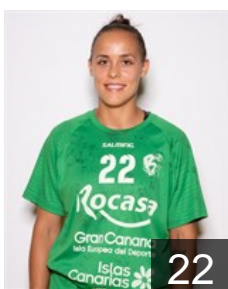

Left Club

POL

Gutkowska Kinga

Position: Centre Back
Place of birth: Kwidzyn
Date of birth: 14.06.1995
Height: 165 cm

Left Club on 24.06.2020