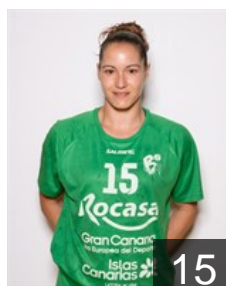

 ESP

**Palomino Delgado A.**

Position: Goalkeeper  
Place of birth: Cáceres  
Date of birth: 14.12.1996  
Height: 171 cm

 ESP

**Pérez Risco Arinegua**

Position: Left Wing  
Place of birth: ARONA  
Date of birth: 26.11.1998  
Height: 167 cm

 ESP

**Quevedo Padron Yuli Dacil**

Position: Line Player  
Place of birth: las palmas  
Date of birth: 18.07.2001  
Height: 179 cm

 ESP

**Ramos Saavedra Georgina**

Position: Left Wing  
Place of birth: Las Palmas de  
Date of birth: 01.12.1997  
Height: 149 cm