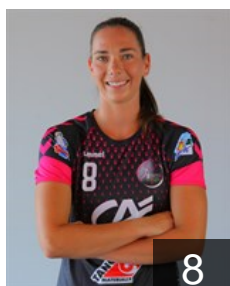

 SLO

Gros Ana

Position: Right Back
Place of birth: Ljubljana
Date of birth: 21.01.1991
Height: 186 cm

 SWE

Guldén Isabelle

Position: Centre Back
Place of birth: Sävedalen
Date of birth: 29.06.1989
Height: 178 cm

 FRA

Jarrige Eva

Position: Right Back
Place of birth: CLERMONT
Date of birth: 17.02.2000
Height: 182 cm

 POL

Kobylinska Monika

Position: Right Back
Place of birth: Zary
Date of birth: 09.04.1995
Height: 177 cm