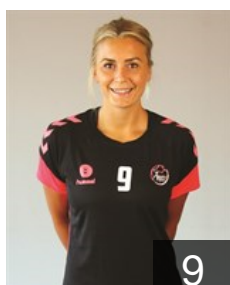

 MLI

Fofana Namizata

Position: Right Wing
Place of birth: DALOA
Date of birth: 01.01.2000
Height: 170 cm

 FRA

Fontaine Carretero Laurie

Position: Goalkeeper
Place of birth: NIMES
Date of birth: 03.11.1995
Height: 179 cm

 FRA

Foppa Pauletta

Position: Line Player
Place of birth: AMILLY
Date of birth: 22.12.2000
Height: 179 cm

 FRA

Fraudin Berenice

Position: Left Back
Place of birth: CHERBOURG-
Date of birth: 08.04.2002
Height: 188 cm

 SLO

Gros Ana

Position: Right Back
Place of birth: Ljubljana
Date of birth: 21.01.1991
Height: 186 cm

 SWE

Guldén Isabelle

Position: Centre Back
Place of birth: Sävedalen
Date of birth: 29.06.1989
Height: 178 cm