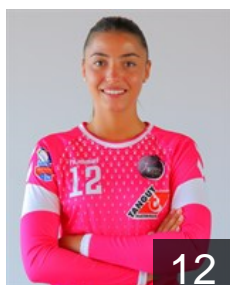

CLUB COMPETITIONS - DELEGATION LIST

2019/20 DELO WOMEN'S EHF Champions League

WOMEN'S

 FRA Brest Bretagne Handball - Players

 FRA

Coatanea Pauline

Position: Right Wing
Place of birth: SAINT-RENAN
Date of birth: 06.07.1993
Height: 165 cm

 FRA

Darleux Cleopatre

Position: Goalkeeper
Place of birth: Mulhouse
Date of birth: 01.07.1989
Height: 176 cm

 FRA

Derrien Lauryn

Position: Centre Back
Place of birth: BREST
Date of birth: 16.07.1999
Height: 166 cm

 MLI

Fofana Namizata

Position: Right Wing
Place of birth: DALOA
Date of birth: 01.01.2000
Height: 170 cm

 FRA

Fontaine Carretero Laurie

Position: Goalkeeper
Place of birth: NIMES
Date of birth: 03.11.1995
Height: 179 cm