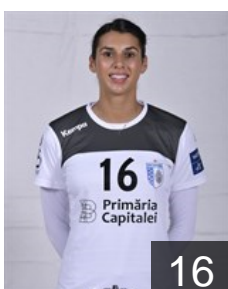

CLUB COMPETITIONS - DELEGATION LIST

2019/20 DELO WOMEN'S EHF Champions League

WOMEN'S

 ROU CSM Bucuresti - Players

 ROU

Curea Vasilica Iulia

Position: Left Wing
Place of birth: Bacau
Date of birth: 08.04.1982
Height: 172 cm

 SRB

Cvijic Dragana

Position: Line Player
Place of birth: Beograd
Date of birth: 15.03.1990
Height: 183 cm

 ROU

Dedu Denisa Stefania

Position: Goalkeeper
Place of birth: Brasov
Date of birth: 27.09.1994
Height: 182 cm

 MNE

Grbic Itana

Position: Left Wing
Place of birth: Podgorica
Date of birth: 01.09.1996
Height: 169 cm

 CRO

Grubisic Jelena

Position: Goalkeeper
Place of birth: Zagreb
Date of birth: 20.01.1987
Height: 184 cm

 MNE

Klikovac Andrea

Position: Right Back
Place of birth: Podgorica
Date of birth: 05.05.1991
Height: 174 cm

 SRB

Lekic Andrea

Position: Centre Back
Place of birth: Beograd
Date of birth: 06.09.1987
Height: 178 cm