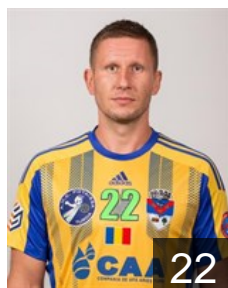

## Rotaru Ionut Catalin

Position: Centre Back  
Place of birth: Adjud  
Date of birth: 31.01.1986  
Height: 183 cm  
Weight: 85 kg

 SRB

## Savic Nenad

Position: Line Player  
Place of birth: Novi Sad  
Date of birth: 28.06.1981  
Height: 187 cm  
Weight: 106 kg

 ROU

## Stef Radu Ionut

Position: Line Player  
Place of birth: Cluj-Napoca  
Date of birth: 22.06.1981  
Height: 182 cm  
Weight: 92 kg

 ROU