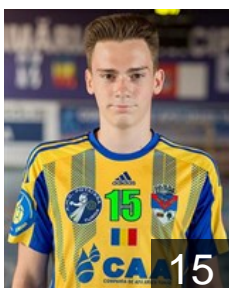

CLUB COMPETITIONS - DELEGATION LIST

Men's European Cup - EHF Cup 2018/19

ROU AHC Potaissa Turda - Players

ROU

Bulgaria Vlad

Position: Right Wing
Place of birth: Turda
Date of birth: 21.02.2000
Height: 185 cm
Weight: 78 kg