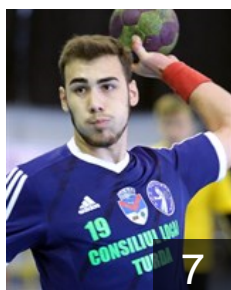

CLUB COMPETITIONS - DELEGATION LIST

Men's European Cup - EHF Cup 2018/19

ROU AHC Potaissa Turda - Players

ROU

Pop Daniel

Position: Right Wing
Place of birth: Turda
Date of birth: 10.02.2000
Height: 187 cm
Weight: 76 kg