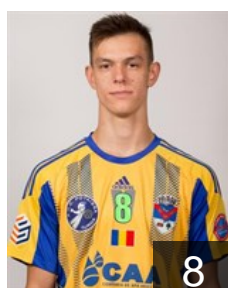

## Stef Radu Ionut

Position: Line Player  
Place of birth: Cluj-Napoca  
Date of birth: 22.06.1981  
Height: 182 cm  
Weight: 92 kg

 ROU

## Szoke Marius Alin

Position: Centre Back  
Place of birth: Sfantu Gheorghe  
Date of birth: 21.01.1993  
Height: -  
Weight: -

 ROU

## Szopka Razvan Ilie

Position: Goalkeeper  
Place of birth: Baia Mare  
Date of birth: 19.07.1983  
Height: 188 cm  
Weight: 88 kg

 ROU

## Talas Elemer Huba

Position: Line Player  
Place of birth: Ludus  
Date of birth: 10.06.1986  
Height: 193 cm  
Weight: 100 kg

 ROU