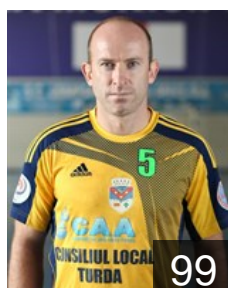

## Irimus Ionut Adrian

Position: Goalkeeper  
Place of birth: Baia Mare  
Date of birth: 22.08.1987  
Height: 200 cm  
Weight: 112 kg

 ROU

## Lazar Radu Alexandru

Position: Left Back  
Place of birth: Turda  
Date of birth: 19.09.1987  
Height: 201 cm  
Weight: 105 kg

 ROU

## Marian Raul Ironim

Position: Centre Back  
Place of birth: Sighisoara  
Date of birth: 16.06.1979  
Height: 179 cm  
Weight: 83 kg

 ROU