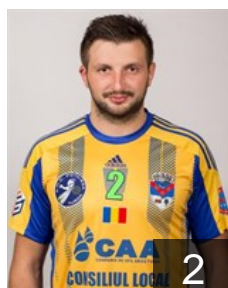

## Bulgaria Vlad

Position: Right Wing  
Place of birth: Turda  
Date of birth: 21.02.2000  
Height: 185 cm  
Weight: 78 kg

 ROU