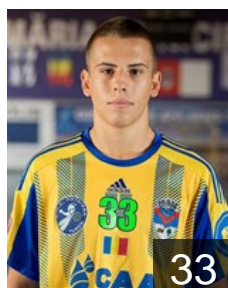

## Irimus Ionut Adrian

Position: Goalkeeper  
Place of birth: Baia Mare  
Date of birth: 22.08.1987  
Height: 200 cm  
Weight: 112 kg

 ROU

## Lazar Radu Alexandru

Position: Left Back  
Place of birth: Turda  
Date of birth: 19.09.1987  
Height: 201 cm  
Weight: 105 kg

 ROU

## Marian Raul Ironim

Position: Centre Back  
Place of birth: Sighisoara  
Date of birth: 16.06.1979  
Height: 179 cm  
Weight: 83 kg

 ROU

## Pavel Razvan

Position: Left Wing  
Place of birth: Vaslui  
Date of birth: 23.08.1987  
Height: 187 cm  
Weight: 85 kg

 ROU