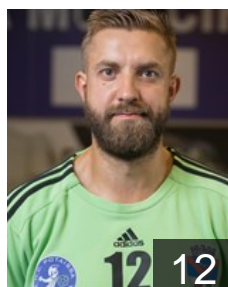

ROU

Szopka Razvan Ilie

Position: Goalkeeper
Place of birth: Baia Mare
Date of birth: 19.07.1983
Height: 188 cm
Weight: 88 kg