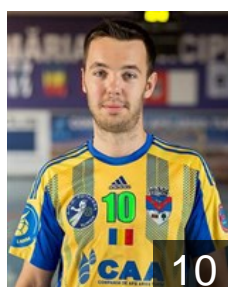

MDA

Zacaciurin Roman

Position: Right Back
Place of birth: Chisinau
Date of birth: 22.06.1992
Height: 188 cm
Weight: 86 kg
Left Club on 31.05.2019