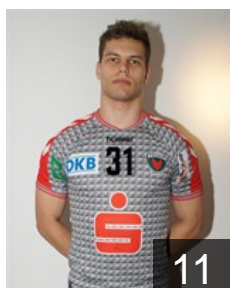

CLUB COMPETITIONS - DELEGATION LIST

Men's European Cup - EHF Cup 2018/19

 GER Füchse Berlin - Players

 GER

Bielzer Tim

Position: Line Player
Place of birth: Berlin
Date of birth: 07.11.1997
Height: 195 cm
Weight: 104 kg

 GER

Deisting Kevin

Position: Goalkeeper
Place of birth: Oranienburg
Date of birth: 16.09.1996
Height: 187 cm
Weight: 85 kg

 GER

Drux Paul

Position: Left Back
Place of birth: Gummersbach
Date of birth: 07.02.1995
Height: 192 cm
Weight: 92 kg