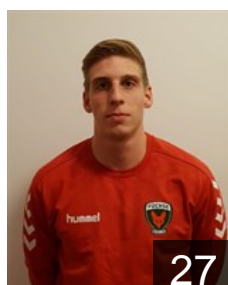

 GER

Fritz Fynn Ole

Position: Left Wing
Place of birth: Berlin
Date of birth: 03.05.1997
Height: 194 cm
Weight: 94 kg

 FRA

Genty Bastien

Position: Right Wing
Place of birth: Saint-Germain
Date of birth: 01.07.1992
Height: 179 cm
Weight: 75 kg

 GER

Gerntke Erik

Position: Right Back
Place of birth: Herzberg
Date of birth: 14.05.1999
Height: 190 cm
Weight: 88 kg

 GER

Gliese Lennart

Position: Right Back
Place of birth: Berlin
Date of birth: 16.11.1997
Height: 190 cm
Weight: 87 kg