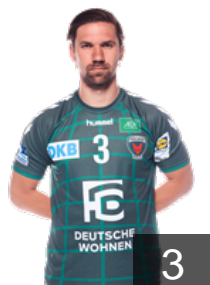

GER Füchse Berlin - Players

GER

Wiede Fabian

Position: Right Back
Place of birth: Belzig
Date of birth: 08.02.1994
Height: 192 cm
Weight: 89 kg