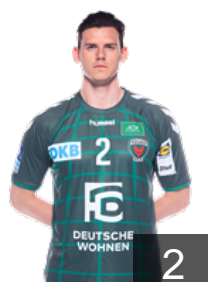

 GER

Deisting Kevin

Position: Goalkeeper
Place of birth: Oranienburg
Date of birth: 16.09.1996
Height: 187 cm
Weight: 85 kg

 GER

Drux Paul

Position: Left Back
Place of birth: Gummersbach
Date of birth: 07.02.1995
Height: 192 cm
Weight: 92 kg

 GER

Durmaz Tolga

Position: Line Player
Place of birth: Mainburg
Date of birth: 18.01.2000
Height: 193 cm
Weight: 110 kg

 ISL

Elisson Bjarki Mar

Position: Left Wing
Place of birth: Reykjavik
Date of birth: 16.05.1990
Height: 191 cm
Weight: 88 kg

 GER

Ernst Simon

Position: Centre Back
Place of birth: Düren
Date of birth: 02.04.1994
Height: 195 cm
Weight: 97 kg

 GER

Folgmann Tim

Position: Goalkeeper
Place of birth: Berlin
Date of birth: 10.01.2000
Height: 189 cm
Weight: 82 kg