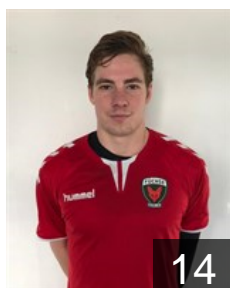

CRO

Mandalinic Stipe

Position: Left Back
Place of birth: Split
Date of birth: 09.09.1992
Height: 195 cm
Weight: 90 kg

SRB

Marsenic Mijajlo

Position: Centre Back
Place of birth: Berane
Date of birth: 09.03.1993
Height: 202 cm
Weight: 107 kg

GER

Matthes Tim

Position: Left Wing
Place of birth: Berlin
Date of birth: 05.05.1999
Height: 181 cm
Weight: 82 kg

GER

Matzken Torben

Position: Centre Back
Place of birth: Mons
Date of birth: 01.02.2000
Height: 188 cm
Weight: 81 kg

CLUB COMPETITIONS - DELEGATION LIST

Men's European Cup - EHF Cup 2018/19

 GER Füchse Berlin - Players

 GER

Porath Julius

Position: Right Wing
Place of birth: Rostock
Date of birth: 30.05.1996
Height: 183 cm
Weight: 83 kg