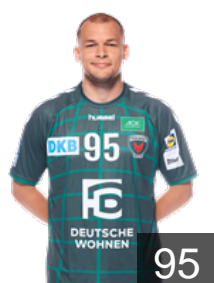

CLUB COMPETITIONS - DELEGATION LIST

Men's European Cup - EHF Cup 2018/19

 GER Füchse Berlin - Players

 GER

Bielzer Tim

Position: Line Player
Place of birth: Berlin
Date of birth: 07.11.1997
Height: 195 cm
Weight: 104 kg

 GER

Deisting Kevin

Position: Goalkeeper
Place of birth: Oranienburg
Date of birth: 16.09.1996
Height: 187 cm
Weight: 85 kg

 GER

Drux Paul

Position: Left Back
Place of birth: Gummersbach
Date of birth: 07.02.1995
Height: 192 cm
Weight: 92 kg