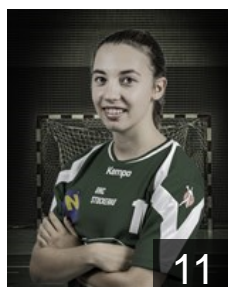

 AUT

Felsberger Lisa

Position: Centre Back
Place of birth: St. Pölten
Date of birth: 28.08.1993
Height: -

 AUT

Flöck Verena

Position: Goalkeeper
Place of birth: Vienna
Date of birth: 29.06.1992
Height: 176 cm

 AUT

Freimbacher Viktoria

Position: Wing
Place of birth: Stockerau
Date of birth: 07.01.1996
Height: 160 cm

 AUT

Gahler Christina

Position: Centre Back
Place of birth: Stockerau
Date of birth: 23.09.1989
Height: 169 cm