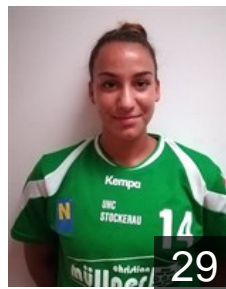

 AUT

Leitner Anna

Position: Left Back
Place of birth: Vienna
Date of birth: 26.02.1983
Height: 181 cm

CLUB COMPETITIONS - DELEGATION LIST

Women's European Cup - EHF Cup 2018/19

 AUT UHC Müllner Bau Stockerau - Players

 AUT

Malyk Elina

Position: Left Wing
Place of birth: Drohobytsch
Date of birth: 23.04.1994
Height: 166 cm

 AUT

Mauler Viktoria

Position: Right Wing
Place of birth: Wien
Date of birth: 23.08.1993
Height: 165 cm

 AUT

Novak Dorin

Position: Line Player
Place of birth: Wien
Date of birth: 08.04.1999
Height: 180 cm

 AUT

Novak Sophie

Position: Left Back
Place of birth: Wien
Date of birth: 09.06.2000
Height: 176 cm

 AUT

Öller Diana

Position: Goalkeeper
Place of birth: Hollabrunn
Date of birth: 01.08.1997
Height: 176 cm

 AUT

Pewny Anja

Position: Line Player
Place of birth: Vienna
Date of birth: 07.11.1992
Height: 165 cm

 SVK

Raffasederova Vanessa