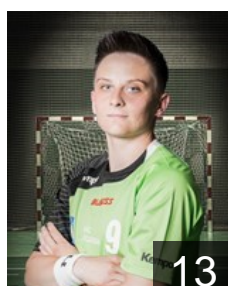

 AUT

Freimbacher Viktoria

Position: Wing
Place of birth: Stockerau
Date of birth: 07.01.1996
Height: 160 cm

 AUT

Gahler Christina

Position: Centre Back
Place of birth: Stockerau
Date of birth: 23.09.1989
Height: 169 cm