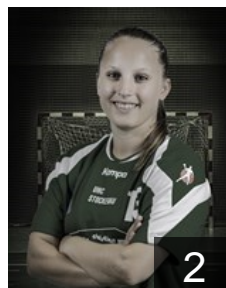

AUT

Pewny Anja

Position: Line Player
Place of birth: Vienna
Date of birth: 07.11.1992
Height: 165 cm