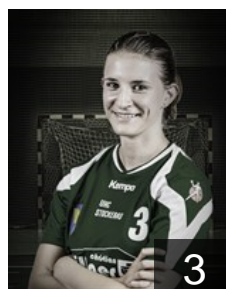

Position: Goalkeeper
Place of birth: Hollabrunn
Date of birth: 01.08.1997
Height: 176 cm

 AUT

Pewny Anja

Position: Line Player
Place of birth: Vienna
Date of birth: 07.11.1992
Height: 165 cm

 SVK

Raffasederova Vanessa

Position: Right Back
Place of birth: Malacky
Date of birth: 05.08.1998
Height: 170 cm

 AUT

Reiss Carmen

Position: Left Wing
Place of birth: Stockerau
Date of birth: 23.02.1996
Height: 175 cm

 AUT

Riesenhuber Yvonne