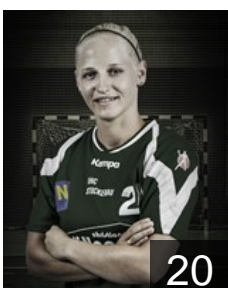

AUT

Riesenhuber Yvonne

Position: Back
Place of birth: Krems
Date of birth: 20.06.1990
Height: 170 cm