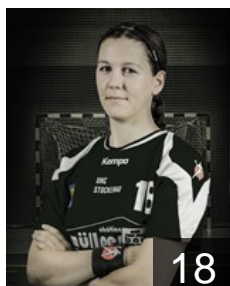

CLUB COMPETITIONS - DELEGATION LIST

Women's European Cup - EHF Cup 2018/19

 AUT UHC Müllner Bau Stockerau - Players

 AUT

Bruckner Johanna

Position: Right Wing
Place of birth: Stockerau
Date of birth: 04.01.2001
Height: 165 cm

 AUT

Buczolits Fiona

Position: Left Wing
Place of birth: Tulln
Date of birth: 23.02.1997
Height: 170 cm

 AUT

Dimmy Barbara

Position: Left Wing
Place of birth: Vienna
Date of birth: 21.04.1994
Height: 177 cm