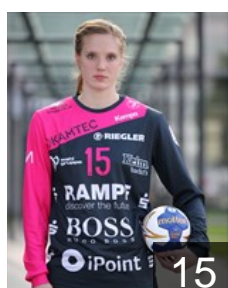

 NED

Haggerty Tamara

Position: Line Player
Place of birth: Haarlem
Date of birth: 29.04.1996
Height: 178 cm

 POL

Kobylinska Monika

Position: Right Back
Place of birth: Zary
Date of birth: 09.04.1995
Height: 177 cm

 GER

Kohorst Madita

Position: Goalkeeper
Place of birth: Lohne
Date of birth: 14.10.1996
Height: 183 cm

 HUN

Korsos Dorina

Position: Left Wing
Place of birth: Kecskemét
Date of birth: 03.09.1995
Height: 168 cm