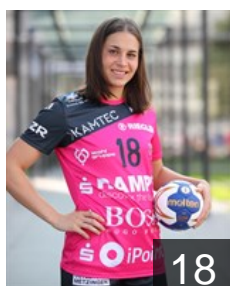

 GER

Sattler Annabelle

Position: Goalkeeper
Place of birth: Bretten
Date of birth: 04.01.1998
Height: 168 cm

 NED

Van de Polder Jesse

Position: Goalkeeper
Place of birth: Amsterdam
Date of birth: 03.07.1998
Height: 171 cm

 NED

Vollebregt Kelly

Position: Right Wing
Place of birth: Delft
Date of birth: 01.01.1995
Height: 165 cm

 GER

Weigel Maren

Position: Left Back
Place of birth: Stuttgart
Date of birth: 22.05.1994
Height: 177 cm

 GER

Welser Miriam

Position: Centre Back
Place of birth: Nürtingen
Date of birth: 09.11.1998
Height: 164 cm

 GER

Zapf Marlene

Position: Right Wing
Place of birth: Landau
Date of birth: 06.01.1990
Height: 170 cm

Left Club

 HUN

Harsfalvi Julia

Position: Left Wing
Place of birth: Zalaegerszeg
Date of birth: 12.11.1996
Height: 168 cm

Left Club on 30.06.2019

CLUB COMPETITIONS - DELEGATION LIST

Women's European Cup - EHF Cup 2018/19