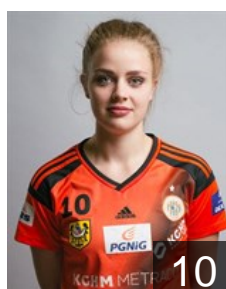

 POL

Malicziewicz Monika

Position: Goalkeeper
Place of birth: Wroclaw
Date of birth: 15.04.1988
Height: 178 cm

 BRA

Matieli Machado Patricia

Position: Centre Back
Place of birth: Sao Paulo
Date of birth: 11.11.1998
Height: 168 cm

 POL

Piechnik Paulina

Position: Left Back
Place of birth: Warszawa
Date of birth: 19.06.1992
Height: 176 cm

 POL

Pielesz Klaudia

Position: Left Back
Place of birth: Jastrzebie Zdrój
Date of birth: 25.10.1988
Height: 191 cm

 POL

Rosinska Marta

Position: Centre Back
Place of birth: Gliwice
Date of birth: 25.02.1985
Height: 180 cm

 POL

Trawczynska Malgorzata

Position: Right Wing
Place of birth: Slupsk
Date of birth: 06.05.1997
Height: 170 cm

 POL

Wasiak Agata

Position: Left Back
Place of birth: Zary
Date of birth: 31.05.1993
Height: 180 cm

 POL

Waz Monika

Position: Goalkeeper
Place of birth: Zory
Date of birth: 23.03.1985
Height: 176 cm

 POL

Wazna Zuzanna