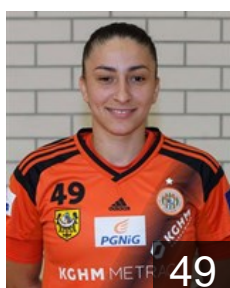

 POL

Gorna Adrianna

Position: Right Wing
Place of birth: Kwidzyn
Date of birth: 22.03.1996
Height: 165 cm

 POL

Grzyb Kinga

Position: Left Wing
Place of birth: Elblag
Date of birth: 12.01.1982
Height: 168 cm

 POL

Hartman Malwina

Position: Centre Back
Place of birth: Kwidzyn
Date of birth: 17.03.1997
Height: 166 cm

 POL

Jochymek Agnieszka

Position: Right Wing
Place of birth: Krapkowice
Date of birth: 10.09.1985
Height: 170 cm

 POL

Kuzmicka Agnieszka

Position: Goalkeeper
Place of birth: Warszawa
Date of birth: 27.09.1992
Height: 184 cm

 POL

Maczka Malgorzata

Position: Left Back
Place of birth: Glogów
Date of birth: 27.09.1992
Height: 179 cm

 POL

Malicziewicz Monika

Position: Goalkeeper
Place of birth: Wroclaw
Date of birth: 15.04.1988
Height: 178 cm

 BRA

Matieli Machado Patricia

Position: Centre Back
Place of birth: Sao Paulo
Date of birth: 11.11.1998
Height: 168 cm