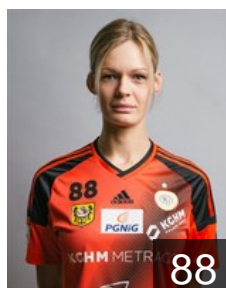

 POL

Kuzmicka Agnieszka

Position: Goalkeeper
Place of birth: Warszawa
Date of birth: 27.09.1992
Height: 184 cm

 POL

Maczka Malgorzata

Position: Left Back
Place of birth: Glogów
Date of birth: 27.09.1992
Height: 179 cm

 POL

Malicziewicz Monika

Position: Goalkeeper
Place of birth: Wroclaw
Date of birth: 15.04.1988
Height: 178 cm

 BRA

Matieli Machado Patricia

Position: Centre Back
Place of birth: Sao Paulo
Date of birth: 11.11.1998
Height: 168 cm

 SRB

Milojevic Jovana

Position: Line Player
Place of birth: Sremska
Date of birth: 24.07.1992
Height: -

CLUB COMPETITIONS - DELEGATION LIST

Women's European Cup - EHF Cup 2018/19

 POL **KGHM MKS Zagłębie Lubin - Players**

 POL

Piechnik Paulina

Position: Left Back
Place of birth: Warszawa
Date of birth: 19.06.1992
Height: 176 cm

 POL

Pielesz Klaudia

Position: Left Back
Place of birth: Jastrzebie Zdrój
Date of birth: 25.10.1988
Height: 191 cm