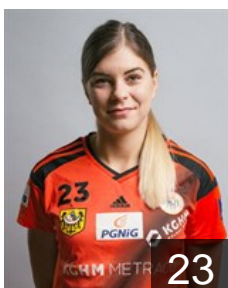

 POL

Kuzmicka Agnieszka

Position: Goalkeeper
Place of birth: Warszawa
Date of birth: 27.09.1992
Height: 184 cm

 POL

Maczka Malgorzata

Position: Left Back
Place of birth: Glogów
Date of birth: 27.09.1992
Height: 179 cm

 POL

Malicziewicz Monika

Position: Goalkeeper
Place of birth: Wroclaw
Date of birth: 15.04.1988
Height: 178 cm

 BRA

Matieli Machado Patricia

Position: Centre Back
Place of birth: Sao Paulo
Date of birth: 11.11.1998
Height: 168 cm

 SRB

Milojevic Jovana

Position: Line Player
Place of birth: Sremska
Date of birth: 24.07.1992
Height: -

CLUB COMPETITIONS - DELEGATION LIST

Women's European Cup - EHF Cup 2018/19

 POL **KGHM MKS Zagłębie Lubin - Players**

 POL

Piechnik Paulina

Position: Left Back
Place of birth: Warszawa
Date of birth: 19.06.1992
Height: 176 cm

 POL

Pielesz Klaudia

Position: Left Back
Place of birth: Jastrzebie Zdrój
Date of birth: 25.10.1988
Height: 191 cm