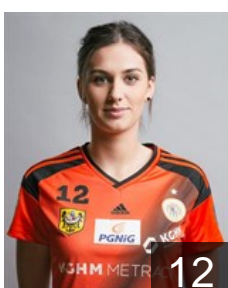

 POL

Malicziewicz Monika

Position: Goalkeeper
Place of birth: Wroclaw
Date of birth: 15.04.1988
Height: 178 cm

 BRA

Matieli Machado Patricia

Position: Centre Back
Place of birth: Sao Paulo
Date of birth: 11.11.1998
Height: 168 cm

 POL

Piechnik Paulina

Position: Left Back
Place of birth: Warszawa
Date of birth: 19.06.1992
Height: 176 cm

 POL

Pielesz Klaudia

Position: Left Back
Place of birth: Jastrzebie Zdrój
Date of birth: 25.10.1988
Height: 191 cm

 POL

Rosinska Marta

Position: Centre Back
Place of birth: Gliwice
Date of birth: 25.02.1985
Height: 180 cm

 POL

Trawczynska Malgorzata

Position: Right Wing
Place of birth: Slupsk
Date of birth: 06.05.1997
Height: 170 cm

 POL

Wasiak Agata

Position: Left Back
Place of birth: Zary
Date of birth: 31.05.1993
Height: 180 cm

 POL

Waz Monika

Position: Goalkeeper
Place of birth: Zory
Date of birth: 23.03.1985
Height: 176 cm

 POL

Wazna Zuzanna