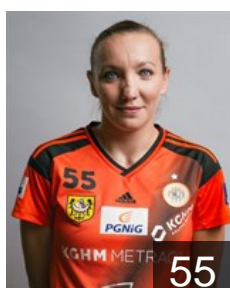

 POL

Buklarewicz Malgorzata

Position: Centre Back
Place of birth: Jelenia Góra
Date of birth: 18.05.1989
Height: -

 BRA

Ferreira Priolli R.

Position: Right Back
Place of birth: sao paulo
Date of birth: 23.12.1988
Height: 182 cm

 POL

Gorna Adrianna

Position: Right Wing
Place of birth: Kwidzyn
Date of birth: 22.03.1996
Height: 165 cm

 POL

Grzyb Kinga

Position: Left Wing
Place of birth: Elblag
Date of birth: 12.01.1982
Height: 168 cm

 POL

Hartman Malwina

Position: Centre Back
Place of birth: Kwidzyn
Date of birth: 17.03.1997
Height: 166 cm

 POL

Jochymek Agnieszka

Position: Right Wing
Place of birth: Krapkowice
Date of birth: 10.09.1985
Height: 170 cm

 POL

Kuzmicka Agnieszka

Position: Goalkeeper
Place of birth: Warszawa
Date of birth: 27.09.1992
Height: 184 cm

 POL

Maczka Malgorzata

Position: Left Back
Place of birth: Glogów
Date of birth: 27.09.1992
Height: 179 cm