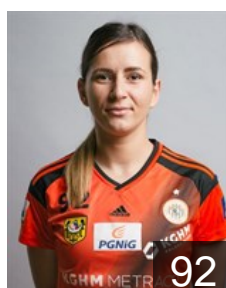

 POL

Hartman Malwina

Position: Centre Back
Place of birth: Kwidzyn
Date of birth: 17.03.1997
Height: 166 cm

 POL

Jochymek Agnieszka

Position: Right Wing
Place of birth: Krapkowice
Date of birth: 10.09.1985
Height: 170 cm

 POL

Kuzmicka Agnieszka

Position: Goalkeeper
Place of birth: Warszawa
Date of birth: 27.09.1992
Height: 184 cm

 POL

Maczka Malgorzata

Position: Left Back
Place of birth: Glogów
Date of birth: 27.09.1992
Height: 179 cm

 POL

Malicziewicz Monika

Position: Goalkeeper
Place of birth: Wroclaw
Date of birth: 15.04.1988
Height: 178 cm

 BRA

Matieli Machado Patricia

Position: Centre Back
Place of birth: Sao Paulo
Date of birth: 11.11.1998
Height: 168 cm

 SRB

Milojevic Jovana

Position: Line Player
Place of birth: Sremska
Date of birth: 24.07.1992
Height: -

CLUB COMPETITIONS - DELEGATION LIST

Women's European Cup - EHF Cup 2018/19

 POL **KGHM MKS Zagłębie Lubin - Players**