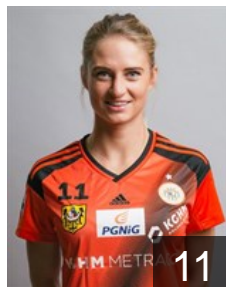

CLUB COMPETITIONS - DELEGATION LIST

Women's European Cup - EHF Cup 2018/19

 POL **KGHM MKS Zagłębie Lubin - Players**

 UKR

Belmas Viktoria

Position: Left Back
Place of birth: kherson
Date of birth: 13.07.1993
Height: 172 cm

 POL

Buklarewicz Malgorzata

Position: Centre Back
Place of birth: Jelenia Góra
Date of birth: 18.05.1989
Height: -

 BRA

Ferreira Priolli R.

Position: Right Back
Place of birth: sao paulo
Date of birth: 23.12.1988
Height: 182 cm

 POL

Gorna Adrianna

Position: Right Wing
Place of birth: Kwidzyn
Date of birth: 22.03.1996
Height: 165 cm

 POL

Grzyb Kinga

Position: Left Wing
Place of birth: Elblag
Date of birth: 12.01.1982
Height: 168 cm