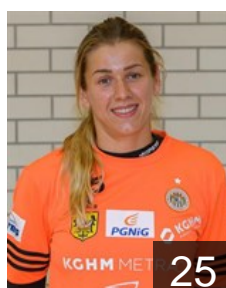

 POL

Gorna Adrianna

Position: Right Wing
Place of birth: Kwidzyn
Date of birth: 22.03.1996
Height: 165 cm

 POL

Grzyb Kinga

Position: Left Wing
Place of birth: Elblag
Date of birth: 12.01.1982
Height: 168 cm

 POL

Hartman Malwina

Position: Centre Back
Place of birth: Kwidzyn
Date of birth: 17.03.1997
Height: 166 cm

 POL

Jochymek Agnieszka

Position: Right Wing
Place of birth: Krapkowice
Date of birth: 10.09.1985
Height: 170 cm

 POL

Kuzmicka Agnieszka

Position: Goalkeeper
Place of birth: Warszawa
Date of birth: 27.09.1992
Height: 184 cm

 POL

Maczka Malgorzata

Position: Left Back
Place of birth: Glogów
Date of birth: 27.09.1992
Height: 179 cm

 POL

Malicziewicz Monika

Position: Goalkeeper
Place of birth: Wroclaw
Date of birth: 15.04.1988
Height: 178 cm

 BRA

Matieli Machado Patricia

Position: Centre Back
Place of birth: Sao Paulo
Date of birth: 11.11.1998
Height: 168 cm