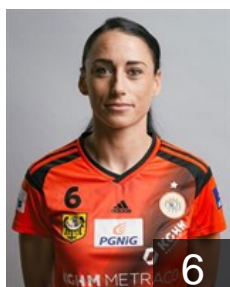

CLUB COMPETITIONS - DELEGATION LIST

Women's European Cup - EHF Cup 2018/19

 POL **KGHM MKS Zagłębie Lubin - Players**

 UKR

Belmas Viktoria

Position: Left Back
Place of birth: kherson
Date of birth: 13.07.1993
Height: 172 cm

 POL

Buklarewicz Malgorzata

Position: Centre Back
Place of birth: Jelenia Góra
Date of birth: 18.05.1989
Height: -

 BRA

Ferreira Priolli R.

Position: Right Back
Place of birth: sao paulo
Date of birth: 23.12.1988
Height: 182 cm

 POL

Gorna Adrianna

Position: Right Wing
Place of birth: Kwidzyn
Date of birth: 22.03.1996
Height: 165 cm

 POL

Grzyb Kinga

Position: Left Wing
Place of birth: Elblag
Date of birth: 12.01.1982
Height: 168 cm

 POL

Hartman Malwina

Position: Centre Back
Place of birth: Kwidzyn
Date of birth: 17.03.1997
Height: 166 cm

 POL

Jochymek Agnieszka

Position: Right Wing
Place of birth: Krapkowice
Date of birth: 10.09.1985
Height: 170 cm