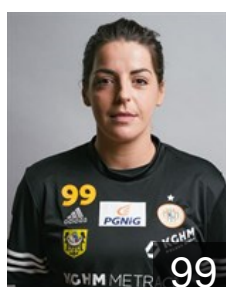

 POL

Hartman Malwina

Position: Centre Back
Place of birth: Kwidzyn
Date of birth: 17.03.1997
Height: 166 cm

 POL

Jochymek Agnieszka

Position: Right Wing
Place of birth: Krapkowice
Date of birth: 10.09.1985
Height: 170 cm

 POL

Kuzmicka Agnieszka

Position: Goalkeeper
Place of birth: Warszawa
Date of birth: 27.09.1992
Height: 184 cm

 POL

Maczka Malgorzata

Position: Left Back
Place of birth: Glogów
Date of birth: 27.09.1992
Height: 179 cm

 POL

Malicziewicz Monika

Position: Goalkeeper
Place of birth: Wroclaw
Date of birth: 15.04.1988
Height: 178 cm

 BRA

Matieli Machado Patricia

Position: Centre Back
Place of birth: Sao Paulo
Date of birth: 11.11.1998
Height: 168 cm