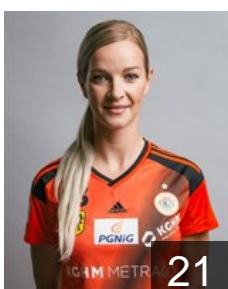

 POL

Malicziewicz Monika

Position: Goalkeeper
Place of birth: Wroclaw
Date of birth: 15.04.1988
Height: 178 cm

 BRA

Matieli Machado Patricia

Position: Centre Back
Place of birth: Sao Paulo
Date of birth: 11.11.1998
Height: 168 cm

 POL

Piechnik Paulina

Position: Left Back
Place of birth: Warszawa
Date of birth: 19.06.1992
Height: 176 cm

 POL

Pielesz Klaudia

Position: Left Back
Place of birth: Jastrzebie Zdrój
Date of birth: 25.10.1988
Height: 191 cm

 POL

Rosinska Marta

Position: Centre Back
Place of birth: Gliwice
Date of birth: 25.02.1985
Height: 180 cm

 POL

Trawczynska Malgorzata

Position: Right Wing
Place of birth: Slupsk
Date of birth: 06.05.1997
Height: 170 cm

 POL

Wasiak Agata

Position: Left Back
Place of birth: Zary
Date of birth: 31.05.1993
Height: 180 cm

 POL

Waz Monika

Position: Goalkeeper
Place of birth: Zory
Date of birth: 23.03.1985
Height: 176 cm

 POL

Wazna Zuzanna