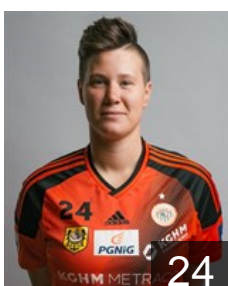

 POL

Rosinska Marta

Position: Centre Back
Place of birth: Gliwice
Date of birth: 25.02.1985
Height: 180 cm

 POL

Trawczynska Malgorzata

Position: Right Wing
Place of birth: Slupsk
Date of birth: 06.05.1997
Height: 170 cm

 POL

Wasiak Agata

Position: Left Back
Place of birth: Zary
Date of birth: 31.05.1993
Height: 180 cm

 POL

Waz Monika

Position: Goalkeeper
Place of birth: Zory
Date of birth: 23.03.1985
Height: 176 cm

 POL

Wazna Zuzanna

Position: Line Player
Place of birth: Stargard
Date of birth: 22.03.1994
Height: 184 cm

TEAM OFFICIALS

 POL

Karkut Bozena

Date of birth: 30.06.1961