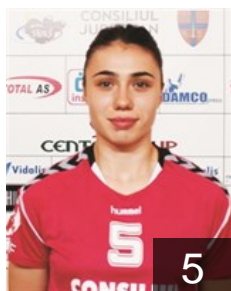

 ROU  
**Nichitean Diana**  
Position: Left Back  
Place of birth: Suceava  
Date of birth: 11.03.1998  
Height: 180 cm

 ROU  
**Panici Maria Valentina**  
Position: Centre Back  
Place of birth: Petrosani  
Date of birth: 07.06.1988  
Height: 170 cm

 ROU  
**Popescu Aura Teodora**  
Position: Line Player  
Place of birth: CRAIOVA  
Date of birth: 07.11.1998  
Height: 175 cm

# CLUB COMPETITIONS - DELEGATION LIST

Women's European Cup - EHF Cup 2018/19

 ROU H.C. Zalau - Players

 ROU  
**Prycop Tatyana Oleksandra**

Position: Centre Back  
Place of birth: Bila ?erkva  
Date of birth: 25.01.1999  
Height: 180 cm

 ROU  
**Sabau Adina Cristina**

Position: Goalkeeper  
Place of birth: Zalau  
Date of birth: 12.02.1997  
Height: 183 cm

 ROU  
**Severin Alexandra Ramona**

Position: Left Back  
Place of birth: Cluj  
Date of birth: 30.03.1998  
Height: 177 cm