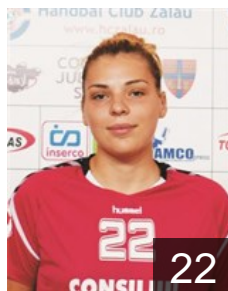

 ROU  
**Nichitean Diana**  
Position: Left Back  
Place of birth: Suceava  
Date of birth: 11.03.1998  
Height: 180 cm

 ROU  
**Panici Maria Valentina**  
Position: Centre Back  
Place of birth: Petrosani  
Date of birth: 07.06.1988  
Height: 170 cm

 ROU  
**Popescu Aura Teodora**  
Position: Line Player  
Place of birth: CRAIOVA  
Date of birth: 07.11.1998  
Height: 175 cm

# CLUB COMPETITIONS - DELEGATION LIST

Women's European Cup - EHF Cup 2018/19

 ROU H.C. Zalau - Players

 ROU  
**Prycop Tatyana Oleksandra**

Position: Centre Back  
Place of birth: Bila ?erkva  
Date of birth: 25.01.1999  
Height: 180 cm

 ROU  
**Sabau Adina Cristina**

Position: Goalkeeper  
Place of birth: Zalau  
Date of birth: 12.02.1997  
Height: 183 cm

 ROU  
**Severin Alexandra Ramona**

Position: Left Back  
Place of birth: Cluj  
Date of birth: 30.03.1998  
Height: 177 cm