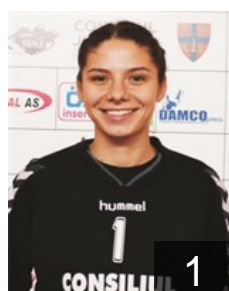

# CLUB COMPETITIONS - DELEGATION LIST

Women's European Cup - EHF Cup 2018/19

 ROU H.C. Zalau - Players

 ROU  
**Abed-Kader Dana**  
Position: Wing  
Place of birth: Rakka  
Date of birth: 21.06.1996  
Height: 170 cm

 ROU  
**Berbece Andrada-Bianca**  
Position: Right Back  
Place of birth: Ramnicu Valcea  
Date of birth: 26.10.1999  
Height: 181 cm

 ROU  
**Irimia Raluca Ionela**  
Position: Line Player  
Place of birth: Suceava  
Date of birth: 04.02.1990  
Height: 181 cm

 ROU  
**Kelemen Ioana Raluca**  
Position: Goalkeeper  
Place of birth: Ramnicu Valcea  
Date of birth: 24.06.1998  
Height: 179 cm

 ROU  
**Lazea Sabrina Giulia**  
Position: Right Back  
Place of birth: Roma  
Date of birth: 01.11.1997  
Height: 180 cm