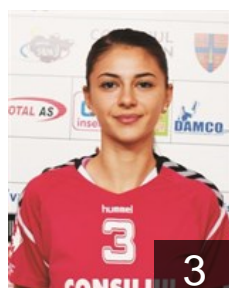

 ROU  
**Kelemen Ioana Raluca**  
Position: Goalkeeper  
Place of birth: Ramnicu Valcea  
Date of birth: 24.06.1998  
Height: 179 cm

 ROU  
**Lazea Sabrina Giulia**  
Position: Right Back  
Place of birth: Roma  
Date of birth: 01.11.1997  
Height: 180 cm

 ROU  
**Lung Cristina Daniela**  
Position: Goalkeeper  
Place of birth: CRAIOVA  
Date of birth: 04.01.2000  
Height: 186 cm

 ROU  
**Mihalcea Andrada Ruxandra**  
Position: Right Wing  
Place of birth: Baia Mare  
Date of birth: 20.10.1990  
Height: 172 cm

 ROU  
**Mihart Ana-Maria Andreea**  
Position: Left Wing  
Place of birth: Ploiesti  
Date of birth: 11.11.1999  
Height: 173 cm

 ROU  
**Nica Cristiana**  
Position: Right Wing  
Place of birth: Bucuresti  
Date of birth: 28.10.1987  
Height: 165 cm

 ROU  
**Nichitean Diana**  
Position: Left Back  
Place of birth: Suceava  
Date of birth: 11.03.1998  
Height: 180 cm

 ROU  
**Panici Maria Valentina**  
Position: Centre Back  
Place of birth: Petrosani  
Date of birth: 07.06.1988  
Height: 170 cm