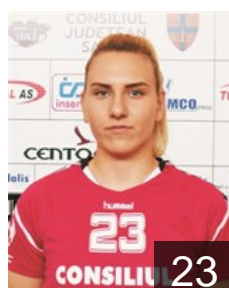

 ROU  
**Lung Cristina Daniela**  
Position: Goalkeeper  
Place of birth: CRAIOVA  
Date of birth: 04.01.2000  
Height: 186 cm

 ROU  
**Mihalcea Andrada Ruxandra**  
Position: Right Wing  
Place of birth: Baia Mare  
Date of birth: 20.10.1990  
Height: 172 cm

 ROU  
**Mihart Ana-Maria Andreea**  
Position: Left Wing  
Place of birth: Ploiesti  
Date of birth: 11.11.1999  
Height: 173 cm

 ROU  
**Nica Cristiana**  
Position: Right Wing  
Place of birth: Bucuresti  
Date of birth: 28.10.1987  
Height: 165 cm

 ROU  
**Nichitean Diana**  
Position: Left Back  
Place of birth: Suceava  
Date of birth: 11.03.1998  
Height: 180 cm

 ROU  
**Panici Maria Valentina**  
Position: Centre Back  
Place of birth: Petrosani  
Date of birth: 07.06.1988  
Height: 170 cm

 ROU  
**Popescu Aura Teodora**  
Position: Line Player  
Place of birth: CRAIOVA  
Date of birth: 07.11.1998  
Height: 175 cm