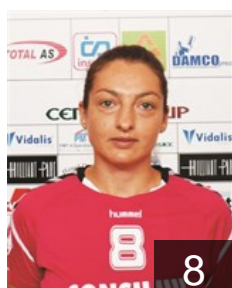

ROU
Nica Cristiana
Position: Right Wing
Place of birth: Bucuresti
Date of birth: 28.10.1987
Height: 165 cm