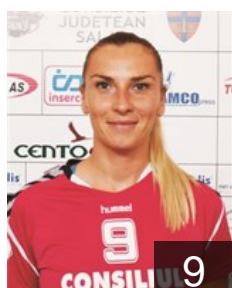

# CLUB COMPETITIONS - DELEGATION LIST

Women's European Cup - EHF Cup 2018/19

 ROU H.C. Zalau - Players

 ROU  
**Abed-Kader Dana**  
Position: Wing  
Place of birth: Rakka  
Date of birth: 21.06.1996  
Height: 170 cm

 ROU  
**Berbece Andrada-Bianca**  
Position: Right Back  
Place of birth: Ramnicu Valcea  
Date of birth: 26.10.1999  
Height: 181 cm

 ROU  
**Irimia Raluca Ionela**  
Position: Line Player  
Place of birth: Suceava  
Date of birth: 04.02.1990  
Height: 181 cm

 ROU  
**Kelemen Ioana Raluca**  
Position: Goalkeeper  
Place of birth: Ramnicu Valcea  
Date of birth: 24.06.1998  
Height: 179 cm

 ROU  
**Lazea Sabrina Giulia**  
Position: Right Back  
Place of birth: Roma  
Date of birth: 01.11.1997  
Height: 180 cm

 ROU  
**Lung Cristina Daniela**  
Position: Goalkeeper  
Place of birth: CRAIOVA  
Date of birth: 04.01.2000  
Height: 186 cm

 ROU  
**Mihalcea Andrada Ruxandra**  
Position: Right Wing  
Place of birth: Baia Mare  
Date of birth: 20.10.1990  
Height: 172 cm