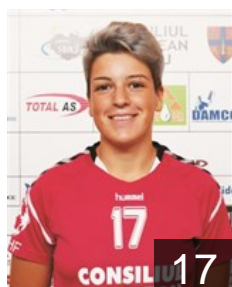

# CLUB COMPETITIONS - DELEGATION LIST

Women's European Cup - EHF Cup 2018/19

 ROU H.C. Zalau - Players

 ROU  
**Abed-Kader Dana**  
Position: Wing  
Place of birth: Rakka  
Date of birth: 21.06.1996  
Height: 170 cm

 ROU  
**Berbece Andrada-Bianca**  
Position: Right Back  
Place of birth: Ramnicu Valcea  
Date of birth: 26.10.1999  
Height: 181 cm

 ROU  
**Irimia Raluca Ionela**  
Position: Line Player  
Place of birth: Suceava  
Date of birth: 04.02.1990  
Height: 181 cm

 ROU  
**Kelemen Ioana Raluca**  
Position: Goalkeeper  
Place of birth: Ramnicu Valcea  
Date of birth: 24.06.1998  
Height: 179 cm

 ROU  
**Lazea Sabrina Giulia**  
Position: Right Back  
Place of birth: Roma  
Date of birth: 01.11.1997  
Height: 180 cm