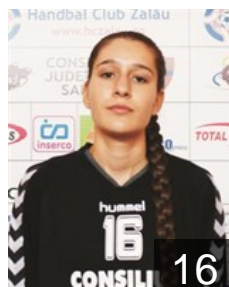

# CLUB COMPETITIONS - DELEGATION LIST

Women's European Cup - EHF Cup 2018/19

 ROU H.C. Zalau - Players

 ROU  
**Abed-Kader Dana**  
Position: Wing  
Place of birth: Rakka  
Date of birth: 21.06.1996  
Height: 170 cm

 ROU  
**Berbece Andrada-Bianca**  
Position: Right Back  
Place of birth: Ramnicu Valcea  
Date of birth: 26.10.1999  
Height: 181 cm

 ROU  
**Irimia Raluca Ionela**  
Position: Line Player  
Place of birth: Suceava  
Date of birth: 04.02.1990  
Height: 181 cm

 ROU  
**Kelemen Ioana Raluca**  
Position: Goalkeeper  
Place of birth: Ramnicu Valcea  
Date of birth: 24.06.1998  
Height: 179 cm

 ROU  
**Lazea Sabrina Giulia**  
Position: Right Back  
Place of birth: Roma  
Date of birth: 01.11.1997  
Height: 180 cm

 ROU  
**Lung Cristina Daniela**  
Position: Goalkeeper  
Place of birth: CRAIOVA  
Date of birth: 04.01.2000  
Height: 186 cm

 ROU  
**Mihalcea Andrada Ruxandra**  
Position: Right Wing  
Place of birth: Baia Mare  
Date of birth: 20.10.1990  
Height: 172 cm