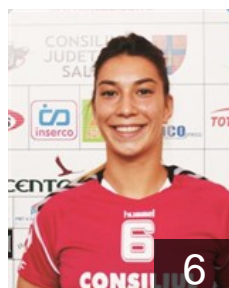

# CLUB COMPETITIONS - DELEGATION LIST

Women's European Cup - EHF Cup 2018/19

 ROU H.C. Zalau - Players

 ROU  
**Abed-Kader Dana**  
Position: Wing  
Place of birth: Rakka  
Date of birth: 21.06.1996  
Height: 170 cm

 ROU  
**Berbece Andrada-Bianca**  
Position: Right Back  
Place of birth: Ramnicu Valcea  
Date of birth: 26.10.1999  
Height: 181 cm

 ROU  
**Irimia Raluca Ionela**  
Position: Line Player  
Place of birth: Suceava  
Date of birth: 04.02.1990  
Height: 181 cm

 ROU  
**Kelemen Ioana Raluca**  
Position: Goalkeeper  
Place of birth: Ramnicu Valcea  
Date of birth: 24.06.1998  
Height: 179 cm

 ROU  
**Lazea Sabrina Giulia**  
Position: Right Back  
Place of birth: Roma  
Date of birth: 01.11.1997  
Height: 180 cm