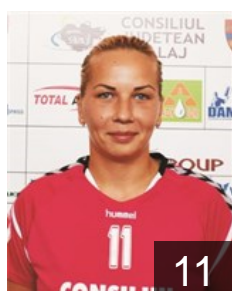

# CLUB COMPETITIONS - DELEGATION LIST

Women's European Cup - EHF Cup 2018/19

 ROU H.C. Zalau - Players

 ROU  
**Abed-Kader Dana**  
Position: Wing  
Place of birth: Rakka  
Date of birth: 21.06.1996  
Height: 170 cm

 ROU  
**Berbece Andrada-Bianca**  
Position: Right Back  
Place of birth: Ramnicu Valcea  
Date of birth: 26.10.1999  
Height: 181 cm

 ROU  
**Irimia Raluca Ionela**  
Position: Line Player  
Place of birth: Suceava  
Date of birth: 04.02.1990  
Height: 181 cm

 ROU  
**Kelemen Ioana Raluca**  
Position: Goalkeeper  
Place of birth: Ramnicu Valcea  
Date of birth: 24.06.1998  
Height: 179 cm

 ROU  
**Lazea Sabrina Giulia**  
Position: Right Back  
Place of birth: Roma  
Date of birth: 01.11.1997  
Height: 180 cm