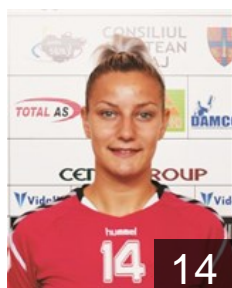

# CLUB COMPETITIONS - DELEGATION LIST

Women's European Cup - EHF Cup 2018/19

 ROU H.C. Zalau - Players

 ROU  
**Abed-Kader Dana**  
Position: Wing  
Place of birth: Rakka  
Date of birth: 21.06.1996  
Height: 170 cm

 ROU  
**Berbece Andrada-Bianca**  
Position: Right Back  
Place of birth: Ramnicu Valcea  
Date of birth: 26.10.1999  
Height: 181 cm

 ROU  
**Irimia Raluca Ionela**  
Position: Line Player  
Place of birth: Suceava  
Date of birth: 04.02.1990  
Height: 181 cm

 ROU  
**Kelemen Ioana Raluca**  
Position: Goalkeeper  
Place of birth: Ramnicu Valcea  
Date of birth: 24.06.1998  
Height: 179 cm

 ROU  
**Lazea Sabrina Giulia**  
Position: Right Back  
Place of birth: Roma  
Date of birth: 01.11.1997  
Height: 180 cm

 ROU  
**Lung Cristina Daniela**  
Position: Goalkeeper  
Place of birth: CRAIOVA  
Date of birth: 04.01.2000  
Height: 186 cm

 ROU  
**Mihalcea Andrada Ruxandra**  
Position: Right Wing  
Place of birth: Baia Mare  
Date of birth: 20.10.1990  
Height: 172 cm