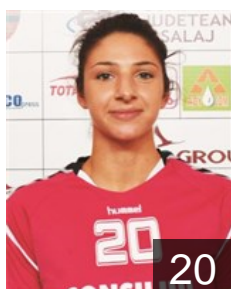

Left Club

ROU
Constantinescu M.

Position: Left Back
Place of birth: Bals
Date of birth: 18.06.1994
Height: 176 cm

Left Club on 20.01.2019