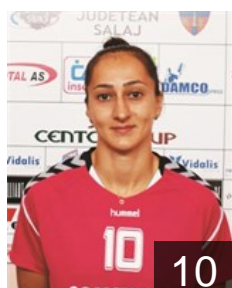

 ROU  
**Kelemen Ioana Raluca**  
Position: Goalkeeper  
Place of birth: Ramnicu Valcea  
Date of birth: 24.06.1998  
Height: 179 cm

 ROU  
**Lazea Sabrina Giulia**  
Position: Right Back  
Place of birth: Roma  
Date of birth: 01.11.1997  
Height: 180 cm

 ROU  
**Lung Cristina Daniela**  
Position: Goalkeeper  
Place of birth: CRAIOVA  
Date of birth: 04.01.2000  
Height: 186 cm

 ROU  
**Mihalcea Andrada Ruxandra**  
Position: Right Wing  
Place of birth: Baia Mare  
Date of birth: 20.10.1990  
Height: 172 cm

 ROU  
**Mihart Ana-Maria Andreea**  
Position: Left Wing  
Place of birth: Ploiesti  
Date of birth: 11.11.1999  
Height: 173 cm

 ROU  
**Nica Cristiana**  
Position: Right Wing  
Place of birth: Bucuresti  
Date of birth: 28.10.1987  
Height: 165 cm

 ROU  
**Nichitean Diana**  
Position: Left Back  
Place of birth: Suceava  
Date of birth: 11.03.1998  
Height: 180 cm

 ROU  
**Panici Maria Valentina**  
Position: Centre Back  
Place of birth: Petrosani  
Date of birth: 07.06.1988  
Height: 170 cm