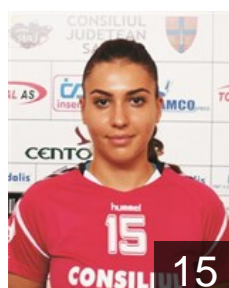

# CLUB COMPETITIONS - DELEGATION LIST

Women's European Cup - EHF Cup 2018/19

 ROU H.C. Zalau - Players

 ROU  
**Abed-Kader Dana**  
Position: Wing  
Place of birth: Rakka  
Date of birth: 21.06.1996  
Height: 170 cm

 ROU  
**Berbece Andrada-Bianca**  
Position: Right Back  
Place of birth: Ramnicu Valcea  
Date of birth: 26.10.1999  
Height: 181 cm

 ROU  
**Irimia Raluca Ionela**  
Position: Line Player  
Place of birth: Suceava  
Date of birth: 04.02.1990  
Height: 181 cm

 ROU  
**Kelemen Ioana Raluca**  
Position: Goalkeeper  
Place of birth: Ramnicu Valcea  
Date of birth: 24.06.1998  
Height: 179 cm

 ROU  
**Lazea Sabrina Giulia**  
Position: Right Back  
Place of birth: Roma  
Date of birth: 01.11.1997  
Height: 180 cm

 ROU  
**Lung Cristina Daniela**  
Position: Goalkeeper  
Place of birth: CRAIOVA  
Date of birth: 04.01.2000  
Height: 186 cm

 ROU  
**Mihalcea Andrada Ruxandra**  
Position: Right Wing  
Place of birth: Baia Mare  
Date of birth: 20.10.1990  
Height: 172 cm