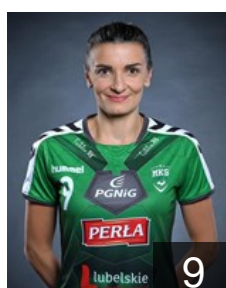

CLUB COMPETITIONS - DELEGATION LIST

Women's European Cup - EHF Cup 2018/19

 POL PGE MKS EI-Volt Lublin - Players

 POL
Achruk Kinga
Position: Centre Back
Place of birth: Pulawy
Date of birth: 09.01.1989
Height: 181 cm

 CRO
Besen Gabrijela
Position: Goalkeeper
Place of birth: Zagreb
Date of birth: 06.12.1994
Height: 179 cm

 POL
Gawlik Weronika
Position: Goalkeeper
Place of birth: Gliwice
Date of birth: 20.10.1986
Height: 180 cm

 POL
Gega Marta
Position: Left Back
Place of birth: Bielawa
Date of birth: 16.04.1986
Height: 184 cm

 POL
Januchta Aleksandra
Position: Goalkeeper
Place of birth: Kielce
Date of birth: 31.01.1996
Height: 173 cm

 POL
Labuda Aneta
Position: Right Wing
Place of birth: Zary
Date of birth: 07.01.1995
Height: 160 cm

 POL
Matuszczyk Sylwia
Position: Line Player
Place of birth: Zory
Date of birth: 11.06.1992
Height: 172 cm