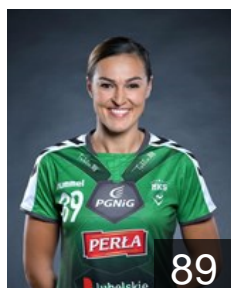

CLUB COMPETITIONS - DELEGATION LIST

Women's European Cup - EHF Cup 2018/19

 POL PGE MKS EI-Volt Lublin - Players

 POL
Achruk Kinga
Position: Centre Back
Place of birth: Pulawy
Date of birth: 09.01.1989
Height: 181 cm

 CRO
Besen Gabrijela
Position: Goalkeeper
Place of birth: Zagreb
Date of birth: 06.12.1994
Height: 179 cm

 POL
Gawlik Weronika
Position: Goalkeeper
Place of birth: Gliwice
Date of birth: 20.10.1986
Height: 180 cm

 POL
Gega Marta
Position: Left Back
Place of birth: Bielawa
Date of birth: 16.04.1986
Height: 184 cm

 POL
Januchta Aleksandra
Position: Goalkeeper
Place of birth: Kielce
Date of birth: 31.01.1996
Height: 173 cm