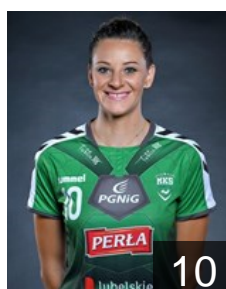

CLUB COMPETITIONS - DELEGATION LIST

Women's European Cup - EHF Cup 2018/19

 POL PGE MKS EI-Volt Lublin - Players

 POL
Achruk Kinga
Position: Centre Back
Place of birth: Pulawy
Date of birth: 09.01.1989
Height: 181 cm

 CRO
Besen Gabrijela
Position: Goalkeeper
Place of birth: Zagreb
Date of birth: 06.12.1994
Height: 179 cm

 POL
Gawlik Weronika
Position: Goalkeeper
Place of birth: Gliwice
Date of birth: 20.10.1986
Height: 180 cm

 POL
Gega Marta
Position: Left Back
Place of birth: Bielawa
Date of birth: 16.04.1986
Height: 184 cm

 POL
Januchta Aleksandra
Position: Goalkeeper
Place of birth: Kielce
Date of birth: 31.01.1996
Height: 173 cm

 POL
Labuda Aneta
Position: Right Wing
Place of birth: Zary
Date of birth: 07.01.1995
Height: 160 cm

 POL
Matuszczyk Sylwia
Position: Line Player
Place of birth: Zory
Date of birth: 11.06.1992
Height: 172 cm