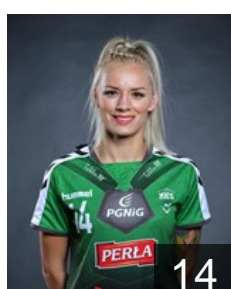

POL
Krolikowska Patrycja
Position: Right Wing
Place of birth: Lodz
Date of birth: 15.05.1992
Height: 160 cm