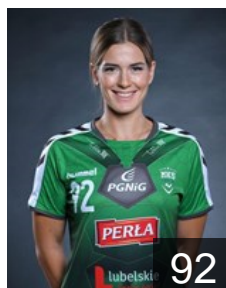

 POL
Nocun Dagmara
Position: Left Wing
Place of birth: Kolno
Date of birth: 02.01.1996
Height: 166 cm

CLUB COMPETITIONS - DELEGATION LIST

Women's European Cup - EHF Cup 2018/19

 POL PGE MKS EI-Volt Lublin - Players

 POL

Rosiak Aleksandra

Position: Left Back
Place of birth: Lubin
Date of birth: 07.07.1997
Height: 177 cm

 POL

Stasiak Malgorzata

Position: Left Back
Place of birth: Skwierzyna
Date of birth: 05.11.1988
Height: 177 cm

 POL

Szarawaga Joanna

Position: Line Player
Place of birth: Debno
Date of birth: 02.04.1994
Height: 185 cm

 POL

Urtnowska Ewa

Position: Right Back
Place of birth: Gdansk
Date of birth: 18.01.1992
Height: 183 cm