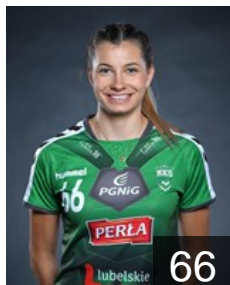

 POL
Labuda Aneta
Position: Right Wing
Place of birth: Zary
Date of birth: 07.01.1995
Height: 160 cm

 POL
Matuszczyk Sylwia
Position: Line Player
Place of birth: Zory
Date of birth: 11.06.1992
Height: 172 cm

 DEN
Moldrup Mia Marie Tarp
Position: Right Back
Place of birth: ESBJERG
Date of birth: 06.04.1991
Height: 180 cm

 BLR
Nestsiaruk Valiantsina
Position: Centre Back
Place of birth: Brest
Date of birth: 30.05.1988
Height: 170 cm

 POL
Nocun Dagmara
Position: Left Wing
Place of birth: Kolno
Date of birth: 02.01.1996
Height: 166 cm

CLUB COMPETITIONS - DELEGATION LIST

Women's European Cup - EHF Cup 2018/19

 POL PGE MKS EI-Volt Lublin - Players

 POL

Rosiak Aleksandra

Position: Left Back
Place of birth: Lubin
Date of birth: 07.07.1997
Height: 177 cm

 POL

Stasiak Malgorzata

Position: Left Back
Place of birth: Skwierzyna
Date of birth: 05.11.1988
Height: 177 cm