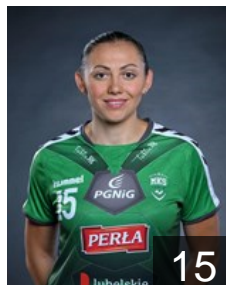

 POL
Labuda Aneta
Position: Right Wing
Place of birth: Zary
Date of birth: 07.01.1995
Height: 160 cm

 POL
Matuszczyk Sylwia
Position: Line Player
Place of birth: Zory
Date of birth: 11.06.1992
Height: 172 cm

 DEN
Moldrup Mia Marie Tarp
Position: Right Back
Place of birth: ESBJERG
Date of birth: 06.04.1991
Height: 180 cm

 BLR
Nestsiaruk Valiantsina
Position: Centre Back
Place of birth: Brest
Date of birth: 30.05.1988
Height: 170 cm

 POL
Nocun Dagmara
Position: Left Wing
Place of birth: Kolno
Date of birth: 02.01.1996
Height: 166 cm

CLUB COMPETITIONS - DELEGATION LIST

Women's European Cup - EHF Cup 2018/19

 POL PGE MKS EI-Volt Lublin - Players

 POL

Rosiak Aleksandra

Position: Left Back
Place of birth: Lubin
Date of birth: 07.07.1997
Height: 177 cm

 POL

Stasiak Malgorzata

Position: Left Back
Place of birth: Skwierzyna
Date of birth: 05.11.1988
Height: 177 cm