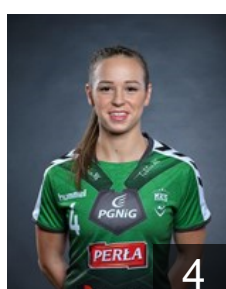

 CRO
Besen Gabrijela
Position: Goalkeeper
Place of birth: Zagreb
Date of birth: 06.12.1994
Height: 179 cm

 POL
Gawlik Weronika
Position: Goalkeeper
Place of birth: Gliwice
Date of birth: 20.10.1986
Height: 180 cm

 POL
Gega Marta
Position: Left Back
Place of birth: Bielawa
Date of birth: 16.04.1986
Height: 184 cm

 POL
Januchta Aleksandra
Position: Goalkeeper
Place of birth: Kielce
Date of birth: 31.01.1996
Height: 173 cm

 POL
Kowalska Agnieszka
Position: Left Wing
Place of birth: Jelenia Gora
Date of birth: 17.01.1988
Height: 171 cm

 POL
Krolikowska Patrycja
Position: Right Wing
Place of birth: Lodz
Date of birth: 15.05.1992
Height: 160 cm

 POL
Labuda Aneta
Position: Right Wing
Place of birth: Zary
Date of birth: 07.01.1995
Height: 160 cm

 POL
Matuszczyk Sylwia
Position: Line Player
Place of birth: Zory
Date of birth: 11.06.1992
Height: 172 cm