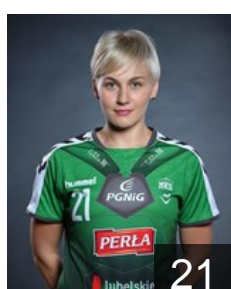

 POL
Gega Marta
Position: Left Back
Place of birth: Bielawa
Date of birth: 16.04.1986
Height: 184 cm

 POL
Januchta Aleksandra
Position: Goalkeeper
Place of birth: Kielce
Date of birth: 31.01.1996
Height: 173 cm

 POL
Kowalska Agnieszka
Position: Left Wing
Place of birth: Jelenia Gora
Date of birth: 17.01.1988
Height: 171 cm

 POL
Krolikowska Patrycja
Position: Right Wing
Place of birth: Lodz
Date of birth: 15.05.1992
Height: 160 cm

 POL
Labuda Aneta
Position: Right Wing
Place of birth: Zary
Date of birth: 07.01.1995
Height: 160 cm

 POL
Matuszczyk Sylwia
Position: Line Player
Place of birth: Zory
Date of birth: 11.06.1992
Height: 172 cm

 DEN
Moldrup Mia Marie Tarp
Position: Right Back
Place of birth: ESBJERG
Date of birth: 06.04.1991
Height: 180 cm

 BLR
Nestsiaruk Valiantsina
Position: Centre Back
Place of birth: Brest
Date of birth: 30.05.1988
Height: 170 cm