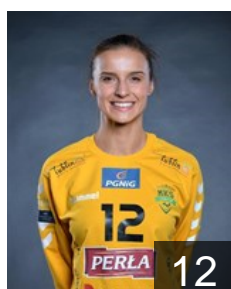

CLUB COMPETITIONS - DELEGATION LIST

Women's European Cup - EHF Cup 2018/19

 POL PGE MKS EI-Volt Lublin - Players

 POL
Achruk Kinga
Position: Centre Back
Place of birth: Pulawy
Date of birth: 09.01.1989
Height: 181 cm

 CRO
Besen Gabrijela
Position: Goalkeeper
Place of birth: Zagreb
Date of birth: 06.12.1994
Height: 179 cm

 POL
Gawlik Weronika
Position: Goalkeeper
Place of birth: Gliwice
Date of birth: 20.10.1986
Height: 180 cm

 POL
Gega Marta
Position: Left Back
Place of birth: Bielawa
Date of birth: 16.04.1986
Height: 184 cm

 POL
Januchta Aleksandra
Position: Goalkeeper
Place of birth: Kielce
Date of birth: 31.01.1996
Height: 173 cm

 POL
Labuda Aneta
Position: Right Wing
Place of birth: Zary
Date of birth: 07.01.1995
Height: 160 cm

 POL
Matuszczyk Sylwia
Position: Line Player
Place of birth: Zory
Date of birth: 11.06.1992
Height: 172 cm