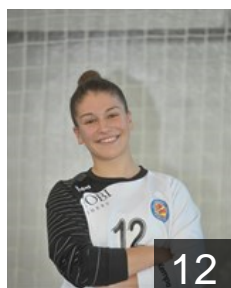

 MKD

Gramatova Pena

Position: Left Wing
Place of birth: Veles
Date of birth: 03.02.1999
Height: -

 MKD

Guguljanova Marija

Position: Right Back
Place of birth: Strumica
Date of birth: 11.11.1999
Height: 174 cm

 MKD

Gulicoska Teodora

Position: Centre Back
Place of birth: Struga
Date of birth: 15.03.1997
Height: -

 MKD

Ilijaz Amra

Position: Goalkeeper
Place of birth: Skopje
Date of birth: 15.07.2000
Height: -

 MKD

Kalajdjievska Jana

Position: Left Back
Place of birth: Struga
Date of birth: 28.12.2000
Height: -

CLUB COMPETITIONS - DELEGATION LIST

Women's European Cup - EHF Cup 2018/19

 MKD WHC Metalurg - Players

 MKD

Krkacheva Teodora

Position: Goalkeeper
Place of birth: Skopje
Date of birth: 27.06.2000
Height: 172 cm