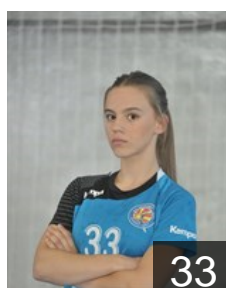

 MKD

Gajikj Marija

Position: Right Wing
Place of birth: Struga
Date of birth: 24.09.1998
Height: -

 MKD

Gichevska Leonida

Position: Left Back
Place of birth: Sveti Nikole
Date of birth: 20.06.1998
Height: -

 MKD

Gjeorgievska Klaudija

Position: Right Back
Place of birth: Kratovo
Date of birth: 11.09.1996
Height: 178 cm

 MKD

Gjorgjievska Mila

Position: Left Back
Place of birth: Skopje
Date of birth: 31.01.2002
Height: -

 MKD

Gramatova Pena

Position: Left Wing
Place of birth: Veles
Date of birth: 03.02.1999
Height: -

 MKD

Guguljanova Marija

Position: Right Back
Place of birth: Strumica
Date of birth: 11.11.1999
Height: 174 cm