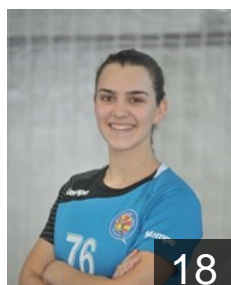

CLUB COMPETITIONS - DELEGATION LIST

Women's European Cup - EHF Cup 2018/19

 MKD WHC Metalurg - Players

 MKD

Arsenievska Meri

Position: Centre Back
Place of birth: Delchevo
Date of birth: 08.07.1998
Height: -

 MKD

Brunchevikj Ismail Aida

Position: Line Player
Place of birth: Skopje
Date of birth: 08.02.2000
Height: 184 cm

 MKD

Damcheska Biljana

Position: Left Wing
Place of birth: Skopje
Date of birth: 03.02.2001
Height: -

 MKD

Gajikj Marija

Position: Right Wing
Place of birth: Struga
Date of birth: 24.09.1998
Height: -

 MKD

Gichevska Leonida

Position: Left Back
Place of birth: Sveti Nikole
Date of birth: 20.06.1998
Height: -

 MKD

Gjeorgievska Klaudija

Position: Right Back
Place of birth: Kratovo
Date of birth: 11.09.1996
Height: 178 cm

 MKD

Gjorgjievska Mila

Position: Left Back
Place of birth: Skopje
Date of birth: 31.01.2002
Height: -