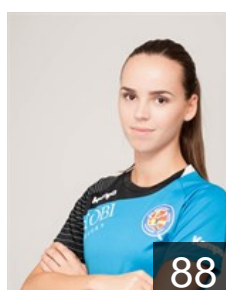

 MKD

Brunchevikj Ismail Aida

Position: Line Player
Place of birth: Skopje
Date of birth: 08.02.2000
Height: 184 cm

 MKD

Damcheska Biljana

Position: Left Wing
Place of birth: Skopje
Date of birth: 03.02.2001
Height: -

 MKD

Gajikj Marija

Position: Right Wing
Place of birth: Struga
Date of birth: 24.09.1998
Height: -

 MKD

Gichevska Leonida

Position: Left Back
Place of birth: Sveti Nikole
Date of birth: 20.06.1998
Height: -

 MKD

Gjeorgievska Klaudija

Position: Right Back
Place of birth: Kratovo
Date of birth: 11.09.1996
Height: 178 cm

 MKD

Gjorgjievska Mila

Position: Left Back
Place of birth: Skopje
Date of birth: 31.01.2002
Height: -

 MKD

Gramatova Pena

Position: Left Wing
Place of birth: Veles
Date of birth: 03.02.1999
Height: -

 MKD

Guguljanova Marija

Position: Right Back
Place of birth: Strumica
Date of birth: 11.11.1999
Height: 174 cm