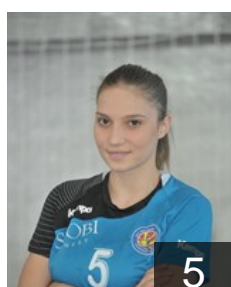

 MKD

Brunchevikj Ismail Aida

Position: Line Player
Place of birth: Skopje
Date of birth: 08.02.2000
Height: 184 cm

 MKD

Damcheska Biljana

Position: Left Wing
Place of birth: Skopje
Date of birth: 03.02.2001
Height: -

 MKD

Gajikj Marija

Position: Right Wing
Place of birth: Struga
Date of birth: 24.09.1998
Height: -

 MKD

Gichevska Leonida

Position: Left Back
Place of birth: Sveti Nikole
Date of birth: 20.06.1998
Height: -

 MKD

Gjeorgievska Klaudija

Position: Right Back
Place of birth: Kratovo
Date of birth: 11.09.1996
Height: 178 cm

 MKD

Gjorgjievska Mila

Position: Left Back
Place of birth: Skopje
Date of birth: 31.01.2002
Height: -

 MKD

Gramatova Pena

Position: Left Wing
Place of birth: Veles
Date of birth: 03.02.1999
Height: -

 MKD

Guguljanova Marija

Position: Right Back
Place of birth: Strumica
Date of birth: 11.11.1999
Height: 174 cm