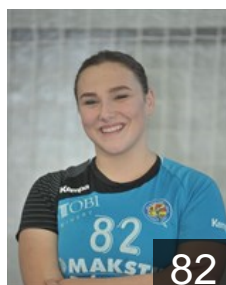

CLUB COMPETITIONS - DELEGATION LIST

Women's European Cup - EHF Cup 2018/19

 MKD WHC Metalurg - Players

 MKD

Arsenievska Meri

Position: Centre Back
Place of birth: Delchevo
Date of birth: 08.07.1998
Height: -

 MKD

Brunchevikj Ismail Aida

Position: Line Player
Place of birth: Skopje
Date of birth: 08.02.2000
Height: 184 cm

 MKD

Damcheska Biljana

Position: Left Wing
Place of birth: Skopje
Date of birth: 03.02.2001
Height: -

 MKD

Gajikj Marija

Position: Right Wing
Place of birth: Struga
Date of birth: 24.09.1998
Height: -

 MKD

Gichevska Leonida

Position: Left Back
Place of birth: Sveti Nikole
Date of birth: 20.06.1998
Height: -