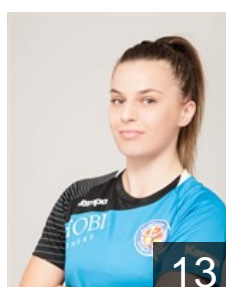

 MKD

Gjeorgievska Klaudija

Position: Right Back
Place of birth: Kratovo
Date of birth: 11.09.1996
Height: 178 cm

 MKD

Gjorgjievska Mila

Position: Left Back
Place of birth: Skopje
Date of birth: 31.01.2002
Height: -

 MKD

Gramatova Pena

Position: Left Wing
Place of birth: Veles
Date of birth: 03.02.1999
Height: -

 MKD

Guguljanova Marija

Position: Right Back
Place of birth: Strumica
Date of birth: 11.11.1999
Height: 174 cm

 MKD

Gulicoska Teodora

Position: Centre Back
Place of birth: Struga
Date of birth: 15.03.1997
Height: -

 MKD

Ilijaz Amra

Position: Goalkeeper
Place of birth: Skopje
Date of birth: 15.07.2000
Height: -

 MKD

Kalajdjievska Jana