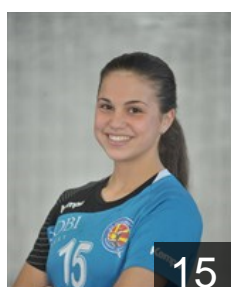

 MKD

Smajloska Aida

Position: Line Player
Place of birth: Struga
Date of birth: 07.04.2000
Height: -

 MKD

Softovska Stefani

Position: Centre Back
Place of birth: Skopje
Date of birth: 20.02.2002
Height: 170 cm

 MKD

Stefanovska Sara

Position: Centre Back
Place of birth: Skopje
Date of birth: 25.09.1998
Height: 180 cm

 MKD

Stojanovska Mihaela

Position: Centre Back
Place of birth: Skopje
Date of birth: 19.09.2002
Height: 172 cm

 MKD

Stojmanovska Ivana

Position: Right Back
Place of birth: Skopje
Date of birth: 03.02.1999
Height: 178 cm

 MKD

Tasevska Marija

Position: Left Wing
Place of birth: Skopje
Date of birth: 28.08.2000
Height: -