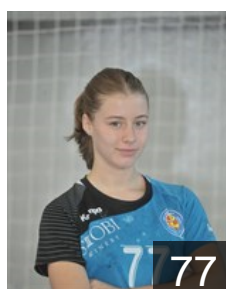

CLUB COMPETITIONS - DELEGATION LIST

Women's European Cup - EHF Cup 2018/19

 MKD WHC Metalurg - Players

 MKD

Arsenievska Meri

Position: Centre Back
Place of birth: Delchevo
Date of birth: 08.07.1998
Height: -

 MKD

Brunchevikj Ismail Aida

Position: Line Player
Place of birth: Skopje
Date of birth: 08.02.2000
Height: 184 cm

 MKD

Damcheska Biljana

Position: Left Wing
Place of birth: Skopje
Date of birth: 03.02.2001
Height: -

 MKD

Gajikj Marija

Position: Right Wing
Place of birth: Struga
Date of birth: 24.09.1998
Height: -

 MKD

Gichevska Leonida

Position: Left Back
Place of birth: Sveti Nikole
Date of birth: 20.06.1998
Height: -

 MKD

Gjeorgievska Klaudija

Position: Right Back
Place of birth: Kratovo
Date of birth: 11.09.1996
Height: 178 cm

 MKD

Gjorgjievska Mila

Position: Left Back
Place of birth: Skopje
Date of birth: 31.01.2002
Height: -