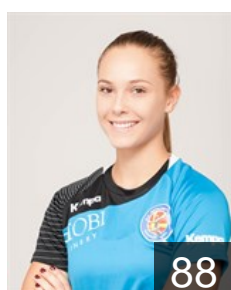

CLUB COMPETITIONS - DELEGATION LIST

Women's European Cup - EHF Cup 2018/19

 MKD WHC Metalurg - Players

 MKD

Arsenievska Meri

Position: Centre Back
Place of birth: Delchevo
Date of birth: 08.07.1998
Height: -

 MKD

Brunchevikj Ismail Aida

Position: Line Player
Place of birth: Skopje
Date of birth: 08.02.2000
Height: 184 cm

 MKD

Damcheska Biljana

Position: Left Wing
Place of birth: Skopje
Date of birth: 03.02.2001
Height: -

 MKD

Gajikj Marija

Position: Right Wing
Place of birth: Struga
Date of birth: 24.09.1998
Height: -

 MKD

Gichevska Leonida

Position: Left Back
Place of birth: Sveti Nikole
Date of birth: 20.06.1998
Height: -

 MKD

Gjeorgievska Klaudija

Position: Right Back
Place of birth: Kratovo
Date of birth: 11.09.1996
Height: 178 cm

 MKD

Gjorgjievska Mila

Position: Left Back
Place of birth: Skopje
Date of birth: 31.01.2002
Height: -