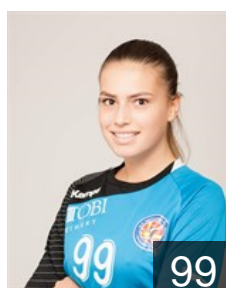

 MKD

Smajloska Aida

Position: Line Player
Place of birth: Struga
Date of birth: 07.04.2000
Height: -

 MKD

Softovska Stefani

Position: Centre Back
Place of birth: Skopje
Date of birth: 20.02.2002
Height: 170 cm

 MKD

Stefanovska Sara

Position: Centre Back
Place of birth: Skopje
Date of birth: 25.09.1998
Height: 180 cm

 MKD

Stojanovska Mihaela

Position: Centre Back
Place of birth: Skopje
Date of birth: 19.09.2002
Height: 172 cm