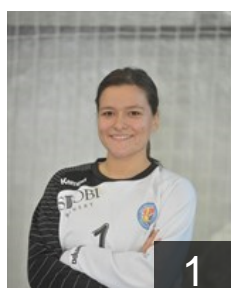

 MKD

Gjeorgievska Klaudija

Position: Right Back
Place of birth: Kratovo
Date of birth: 11.09.1996
Height: 178 cm

 MKD

Gjorgjievska Mila

Position: Left Back
Place of birth: Skopje
Date of birth: 31.01.2002
Height: -

 MKD

Gramatova Pena

Position: Left Wing
Place of birth: Veles
Date of birth: 03.02.1999
Height: -

 MKD

Guguljanova Marija

Position: Right Back
Place of birth: Strumica
Date of birth: 11.11.1999
Height: 174 cm

 MKD

Gulicoska Teodora

Position: Centre Back
Place of birth: Struga
Date of birth: 15.03.1997
Height: -

 MKD

Ilijaz Amra

Position: Goalkeeper
Place of birth: Skopje
Date of birth: 15.07.2000
Height: -

 MKD

Kalajdjievska Jana