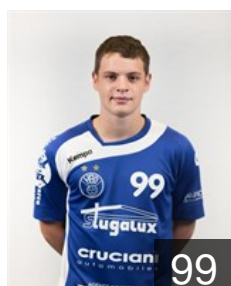

 LUX

Klohe Tom

Position: Right Wing
Place of birth: Luxembourg
Date of birth: 09.01.1999
Height: 185 cm
Weight: 80 kg

CLUB COMPETITIONS - DELEGATION LIST

Men's European Cup - Challenge Cup 2018/19

 LUX HB Dudelange - Players

 LUX

Mauruschatt Dan

Position: Line Player
Place of birth: Dudelange
Date of birth: 30.12.1993
Height: -
Weight: -

 LUX

Schuster Ben

Position: Line Player
Place of birth: Niederkorn
Date of birth: 02.05.1996
Height: 187 cm
Weight: 120 kg

 POL

Szyczkow Aleksiej

Position: Right Wing
Place of birth: Brovary
Date of birth: 25.02.1984
Height: 182 cm
Weight: 81 kg

 LUX

Wirtz Tommy

Position: Left Wing
Place of birth: Dudelange
Date of birth: 18.05.1992
Height: 180 cm
Weight: 70 kg

 LUX

Zekan Armin

Position: Right Back
Place of birth: Esch/Alzette
Date of birth: 12.09.1997
Height: 195 cm
Weight: 93 kg

Left Club

 LUX

Hippert Yann

Position: Centre Back
Place of birth: Dudelange
Date of birth: 22.04.1999
Height: 177 cm
Weight: 85 kg
Left Club on 14.02.2019