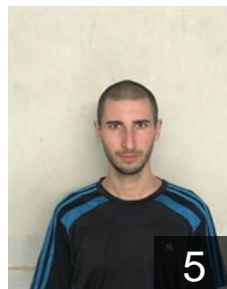

# CLUB COMPETITIONS - DELEGATION LIST

Men's European Cup - Challenge Cup 2018/19

 GEO Imedi Telavi - Players

 GEO  
**Abzhandadze Amirani**  
Position: Right Back  
Place of birth: Tbilisi  
Date of birth: 06.06.1996  
Height: 184 cm  
Weight: 85 kg

 GEO  
**Bainazashvili Giga**  
Position: Centre Back  
Place of birth: Batumi  
Date of birth: 11.03.1998  
Height: 182 cm  
Weight: 86 kg

 GEO  
**Beradze Shalva**  
Position: Left Back  
Place of birth: Tbilisi  
Date of birth: 25.12.1997  
Height: 203 cm  
Weight: 92 kg

 GEO  
**Dolmazashvili Giorgi**  
Position: Left Wing  
Place of birth: Kvareli  
Date of birth: 22.09.1998  
Height: 182 cm  
Weight: 75 kg

 GEO  
**Eristavi And**  
Position: Left Back  
Place of birth: Tbilisi  
Date of birth: 13.11.2001  
Height: 191 cm  
Weight: 76 kg

 GEO  
**Gavashelashvili Miriani**  
Position: Centre Back  
Place of birth: Rustavi  
Date of birth: 21.09.2000  
Height: 194 cm  
Weight: 70 kg

 GEO  
**Giorgadze Givi**  
Position: Left Back  
Place of birth: Tbilisi  
Date of birth: 21.01.1996  
Height: 193 cm  
Weight: 82 kg