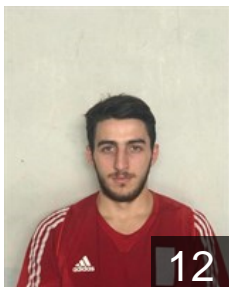

CLUB COMPETITIONS - DELEGATION LIST

Men's European Cup - Challenge Cup 2018/19

GEO Imedi Telavi - Players

GEO

Tsintsadze Zurabi

Position: Goalkeeper
Place of birth: Tbilisi
Date of birth: 03.10.1996
Height: 184 cm
Weight: 78 kg