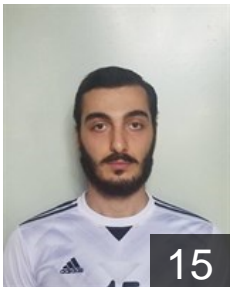

# CLUB COMPETITIONS - DELEGATION LIST

Men's European Cup - Challenge Cup 2018/19

 GEO Imedi Telavi - Players

 GEO  
**Abzhandadze Amirani**  
Position: Right Back  
Place of birth: Tbilisi  
Date of birth: 06.06.1996  
Height: 184 cm  
Weight: 85 kg

 GEO  
**Bainazashvili Giga**  
Position: Centre Back  
Place of birth: Batumi  
Date of birth: 11.03.1998  
Height: 182 cm  
Weight: 86 kg

 GEO  
**Beradze Shalva**  
Position: Left Back  
Place of birth: Tbilisi  
Date of birth: 25.12.1997  
Height: 203 cm  
Weight: 92 kg

 GEO  
**Dolmazashvili Giorgi**  
Position: Left Wing  
Place of birth: Kvareli  
Date of birth: 22.09.1998  
Height: 182 cm  
Weight: 75 kg

 GEO  
**Eristavi And**  
Position: Left Back  
Place of birth: Tbilisi  
Date of birth: 13.11.2001  
Height: 191 cm  
Weight: 76 kg

 GEO  
**Gavashelashvili Miriani**  
Position: Centre Back  
Place of birth: Rustavi  
Date of birth: 21.09.2000  
Height: 194 cm  
Weight: 70 kg

 GEO  
**Giorgadze Givi**  
Position: Left Back  
Place of birth: Tbilisi  
Date of birth: 21.01.1996  
Height: 193 cm  
Weight: 82 kg