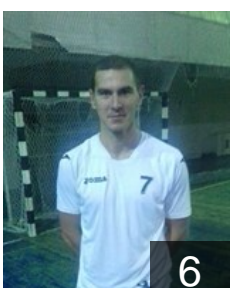

GEO
Maisashvili Tornike
Position: Right Back
Place of birth: Kvareli
Date of birth: 05.03.1997
Height: 192 cm
Weight: 86 kg