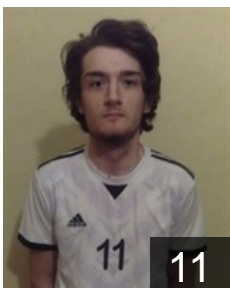

# CLUB COMPETITIONS - DELEGATION LIST

Men's European Cup - Challenge Cup 2018/19

 GEO Imedi Telavi - Players

 GEO  
**Abzhandadze Amirani**  
Position: Right Back  
Place of birth: Tbilisi  
Date of birth: 06.06.1996  
Height: 184 cm  
Weight: 85 kg

 GEO  
**Bainazashvili Giga**  
Position: Centre Back  
Place of birth: Batumi  
Date of birth: 11.03.1998  
Height: 182 cm  
Weight: 86 kg

 GEO  
**Beradze Shalva**  
Position: Left Back  
Place of birth: Tbilisi  
Date of birth: 25.12.1997  
Height: 203 cm  
Weight: 92 kg

 GEO  
**Dolmazashvili Giorgi**  
Position: Left Wing  
Place of birth: Kvareli  
Date of birth: 22.09.1998  
Height: 182 cm  
Weight: 75 kg

 GEO  
**Eristavi And**  
Position: Left Back  
Place of birth: Tbilisi  
Date of birth: 13.11.2001  
Height: 191 cm  
Weight: 76 kg

 GEO  
**Gavashelashvili Miriani**  
Position: Centre Back  
Place of birth: Rustavi  
Date of birth: 21.09.2000  
Height: 194 cm  
Weight: 70 kg

 GEO  
**Giorgadze Givi**  
Position: Left Back  
Place of birth: Tbilisi  
Date of birth: 21.01.1996  
Height: 193 cm  
Weight: 82 kg