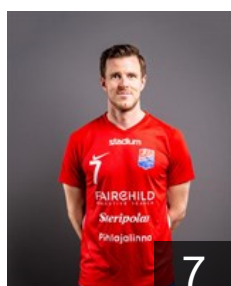

FIN

Broman Joacim

Position: Left Wing
Place of birth: Helsinki
Date of birth: 27.04.1990
Height: 180 cm
Weight: 75 kg

FIN

Davidson Kim

Position: Goalkeeper
Place of birth: Helsinki
Date of birth: 09.06.1995
Height: 185 cm
Weight: 85 kg

FIN

Granlund Max

Position: Left Back
Place of birth: Helsinki
Date of birth: 31.08.1997
Height: -
Weight: -

FIN

Granlund Robin

Position: Left Back
Place of birth: Helsinki
Date of birth: 19.04.1999
Height: -
Weight: -

FIN

Gripenberg Johan

Position: Right Back
Place of birth: Helsinki
Date of birth: 28.04.1996
Height: 183 cm
Weight: 75 kg

FIN

Hertola Teemu

Position: Line Player
Place of birth: Helsinki
Date of birth: 13.11.1983
Height: 187 cm
Weight: 87 kg

FIN

Hollfast Thomas

Position: Left Wing
Place of birth: Helsinki
Date of birth: 17.05.1993
Height: 175 cm
Weight: 70 kg

FIN

Kaitemo Niklas

Position: Left Wing
Place of birth: Helsinki
Date of birth: 15.01.1997
Height: 187 cm
Weight: 87 kg