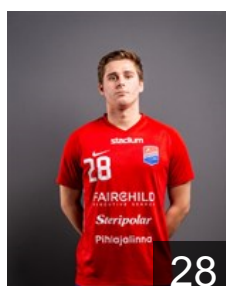

FIN

Mäkelä Mikael

Position: Goalkeeper
Place of birth: Helsinki
Date of birth: 23.04.1993
Height: 190 cm
Weight: 86 kg

CLUB COMPETITIONS - DELEGATION LIST

Men's European Cup - Challenge Cup 2018/19

 FIN Dicken - Players

 FIN

Monnberg Oskar

Position: Left Wing
Place of birth: Helsinki
Date of birth: 12.07.1998
Height: -
Weight: -

 FIN

Montonen Gusten

Position: Right Wing
Place of birth: Helsinki
Date of birth: 26.02.1998
Height: -
Weight: -

 FIN

Nilsson Felix

Position: Line Player
Place of birth: Helsinki
Date of birth: 16.04.1999
Height: 187 cm
Weight: 94 kg

 FIN

Remy Anton

Position: Right Wing
Place of birth: Helsinki
Date of birth: 16.09.1993
Height: 173 cm
Weight: 73 kg