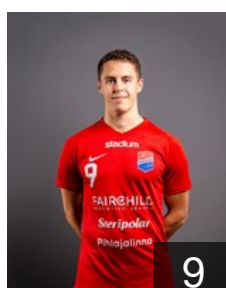

FIN

Mäkelä Mikael

Position: Goalkeeper
Place of birth: Helsinki
Date of birth: 23.04.1993
Height: 190 cm
Weight: 86 kg

CLUB COMPETITIONS - DELEGATION LIST

Men's European Cup - Challenge Cup 2018/19

 FIN Dicken - Players

 FIN

Monnberg Oskar

Position: Left Wing
Place of birth: Helsinki
Date of birth: 12.07.1998
Height: -
Weight: -

 FIN

Montonen Gusten

Position: Right Wing
Place of birth: Helsinki
Date of birth: 26.02.1998
Height: -
Weight: -

 FIN

Nilsson Felix

Position: Line Player
Place of birth: Helsinki
Date of birth: 16.04.1999
Height: 187 cm
Weight: 94 kg

 FIN

Remy Anton

Position: Right Wing
Place of birth: Helsinki
Date of birth: 16.09.1993
Height: 173 cm
Weight: 73 kg

 FIN

Roslander Patrik

Position: Goalkeeper
Place of birth: Helsinki
Date of birth: 21.11.1986
Height: 192 cm
Weight: 90 kg

 FIN

Söderlund Filip

Position: Centre Back
Place of birth: Helsinki
Date of birth: 20.02.1995
Height: -
Weight: -