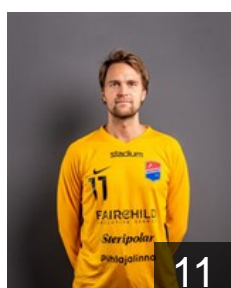

 FIN

Nilsson Felix

Position: Line Player
Place of birth: Helsinki
Date of birth: 16.04.1999
Height: 187 cm
Weight: 94 kg

 FIN

Remy Anton

Position: Right Wing
Place of birth: Helsinki
Date of birth: 16.09.1993
Height: 173 cm
Weight: 73 kg

 FIN

Roslander Patrik

Position: Goalkeeper
Place of birth: Helsinki
Date of birth: 21.11.1986
Height: 192 cm
Weight: 90 kg

 FIN

Söderlund Filip

Position: Centre Back
Place of birth: Helsinki
Date of birth: 20.02.1995
Height: -
Weight: -