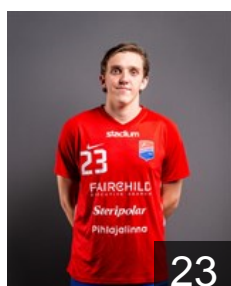

FIN

Kamula Jukka

Position: Line Player
Place of birth: Helsinki
Date of birth: 05.02.1985
Height: 175 cm
Weight: 92 kg

FIN

Kavaleff Niclas

Position: Goalkeeper
Place of birth: Helsinki
Date of birth: 10.09.1999
Height: 208 cm
Weight: 102 kg

FIN

Mäkelä Mikael

Position: Goalkeeper
Place of birth: Helsinki
Date of birth: 23.04.1993
Height: 190 cm
Weight: 86 kg

CLUB COMPETITIONS - DELEGATION LIST

Men's European Cup - Challenge Cup 2018/19

 FIN Dicken - Players

 FIN

Monnberg Oskar

Position: Left Wing
Place of birth: Helsinki
Date of birth: 12.07.1998
Height: -
Weight: -

 FIN

Montonen Gusten

Position: Right Wing
Place of birth: Helsinki
Date of birth: 26.02.1998
Height: -
Weight: -

 FIN

Nilsson Felix

Position: Line Player
Place of birth: Helsinki
Date of birth: 16.04.1999
Height: 187 cm
Weight: 94 kg

 FIN

Remy Anton

Position: Right Wing
Place of birth: Helsinki
Date of birth: 16.09.1993
Height: 173 cm
Weight: 73 kg