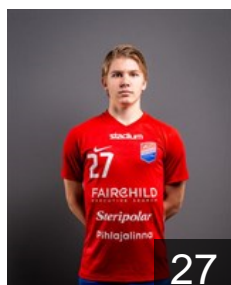

FIN

Kamula Jukka

Position: Line Player
Place of birth: Helsinki
Date of birth: 05.02.1985
Height: 175 cm
Weight: 92 kg

FIN

Kavaleff Niclas

Position: Goalkeeper
Place of birth: Helsinki
Date of birth: 10.09.1999
Height: 208 cm
Weight: 102 kg

FIN

Mäkelä Mikael

Position: Goalkeeper
Place of birth: Helsinki
Date of birth: 23.04.1993
Height: 190 cm
Weight: 86 kg

CLUB COMPETITIONS - DELEGATION LIST

Men's European Cup - Challenge Cup 2018/19

 FIN Dicken - Players

 FIN

Monnberg Oskar

Position: Left Wing
Place of birth: Helsinki
Date of birth: 12.07.1998
Height: -
Weight: -

 FIN

Montonen Gusten

Position: Right Wing
Place of birth: Helsinki
Date of birth: 26.02.1998
Height: -
Weight: -

 FIN

Nilsson Felix

Position: Line Player
Place of birth: Helsinki
Date of birth: 16.04.1999
Height: 187 cm
Weight: 94 kg

 FIN

Remy Anton

Position: Right Wing
Place of birth: Helsinki
Date of birth: 16.09.1993
Height: 173 cm
Weight: 73 kg