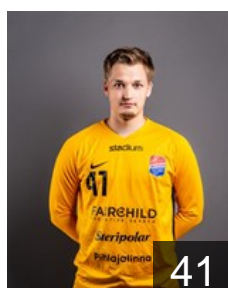

FIN

Gripenberg Johan

Position: Right Back
Place of birth: Helsinki
Date of birth: 28.04.1996
Height: 183 cm
Weight: 75 kg

FIN

Hertola Teemu

Position: Line Player
Place of birth: Helsinki
Date of birth: 13.11.1983
Height: 187 cm
Weight: 87 kg

FIN

Hollfast Thomas

Position: Left Wing
Place of birth: Helsinki
Date of birth: 17.05.1993
Height: 175 cm
Weight: 70 kg

FIN

Kaitemo Niklas

Position: Left Wing
Place of birth: Helsinki
Date of birth: 15.01.1997
Height: 187 cm
Weight: 87 kg

FIN

Kamula Jukka

Position: Line Player
Place of birth: Helsinki
Date of birth: 05.02.1985
Height: 175 cm
Weight: 92 kg

FIN

Kavaleff Niclas

Position: Goalkeeper
Place of birth: Helsinki
Date of birth: 10.09.1999
Height: 208 cm
Weight: 102 kg

FIN

Mäkelä Mikael

Position: Goalkeeper
Place of birth: Helsinki
Date of birth: 23.04.1993
Height: 190 cm
Weight: 86 kg

CLUB COMPETITIONS - DELEGATION LIST

Men's European Cup - Challenge Cup 2018/19

 FIN Dicken - Players