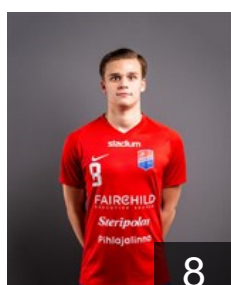

FIN

Broman Joacim

Position: Left Wing
Place of birth: Helsinki
Date of birth: 27.04.1990
Height: 180 cm
Weight: 75 kg

FIN

Davidson Kim

Position: Goalkeeper
Place of birth: Helsinki
Date of birth: 09.06.1995
Height: 185 cm
Weight: 85 kg

FIN

Granlund Max

Position: Left Back
Place of birth: Helsinki
Date of birth: 31.08.1997
Height: -
Weight: -

FIN

Granlund Robin

Position: Left Back
Place of birth: Helsinki
Date of birth: 19.04.1999
Height: -
Weight: -

FIN

Gripenberg Johan

Position: Right Back
Place of birth: Helsinki
Date of birth: 28.04.1996
Height: 183 cm
Weight: 75 kg

FIN

Hertola Teemu

Position: Line Player
Place of birth: Helsinki
Date of birth: 13.11.1983
Height: 187 cm
Weight: 87 kg

FIN

Hollfast Thomas

Position: Left Wing
Place of birth: Helsinki
Date of birth: 17.05.1993
Height: 175 cm
Weight: 70 kg

FIN

Kaitemo Niklas

Position: Left Wing
Place of birth: Helsinki
Date of birth: 15.01.1997
Height: 187 cm
Weight: 87 kg