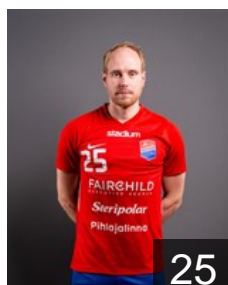

CLUB COMPETITIONS - DELEGATION LIST

Men's European Cup - Challenge Cup 2018/19

FIN Dicken - Players

FIN

Broman Benny

Position: Centre Back
Place of birth: Helsinki
Date of birth: 27.04.1990
Height: 183 cm
Weight: 84 kg

FIN

Broman Joacim

Position: Left Wing
Place of birth: Helsinki
Date of birth: 27.04.1990
Height: 180 cm
Weight: 75 kg

FIN

Davidson Kim

Position: Goalkeeper
Place of birth: Helsinki
Date of birth: 09.06.1995
Height: 185 cm
Weight: 85 kg

FIN

Granlund Max

Position: Left Back
Place of birth: Helsinki
Date of birth: 31.08.1997
Height: -
Weight: -

FIN

Granlund Robin

Position: Left Back
Place of birth: Helsinki
Date of birth: 19.04.1999
Height: -
Weight: -