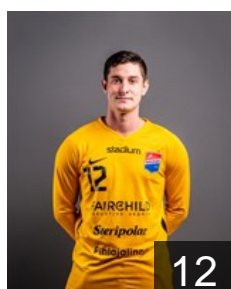

CLUB COMPETITIONS - DELEGATION LIST

Men's European Cup - Challenge Cup 2018/19

FIN Dicken - Players

FIN

Broman Benny

Position: Centre Back
Place of birth: Helsinki
Date of birth: 27.04.1990
Height: 183 cm
Weight: 84 kg

FIN

Broman Joacim

Position: Left Wing
Place of birth: Helsinki
Date of birth: 27.04.1990
Height: 180 cm
Weight: 75 kg

FIN

Davidson Kim

Position: Goalkeeper
Place of birth: Helsinki
Date of birth: 09.06.1995
Height: 185 cm
Weight: 85 kg