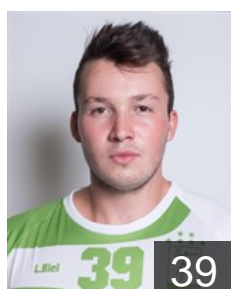

CLUB COMPETITIONS - DELEGATION LIST

Men's European Cup - Challenge Cup 2018/19

 LUX HC Berchem - Players

 POR
Almeida Verissimo J.
Position: Line Player
Place of birth: Lissabon
Date of birth: 04.05.1990
Height: 190 cm
Weight: 93 kg

 LUX
Biel Antoine
Position: Right Wing
Place of birth: Luxembourg
Date of birth: 11.10.1994
Height: 187 cm
Weight: 94 kg

 LUX
Biel Leon
Position: Centre Back
Place of birth: Dudelange
Date of birth: 30.01.1997
Height: -
Weight: -