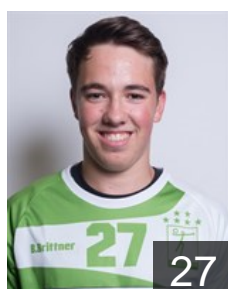

CLUB COMPETITIONS - DELEGATION LIST

Men's European Cup - Challenge Cup 2018/19

 LUX HC Berchem - Players

 POR
Almeida Verissimo J.
Position: Line Player
Place of birth: Lissabon
Date of birth: 04.05.1990
Height: 190 cm
Weight: 93 kg

 LUX
Biel Antoine
Position: Right Wing
Place of birth: Luxembourg
Date of birth: 11.10.1994
Height: 187 cm
Weight: 94 kg

 LUX
Biel Leon
Position: Centre Back
Place of birth: Dudelange
Date of birth: 30.01.1997
Height: -
Weight: -

 LUX
Brittner Ben
Position: Left Wing
Place of birth: Luxembourg
Date of birth: 04.04.2000
Height: 174 cm
Weight: 68 kg

 FRA
Geoffroy Guillaume
Position: Left Wing
Place of birth: Boulay
Date of birth: 13.03.1978
Height: 185 cm
Weight: 85 kg