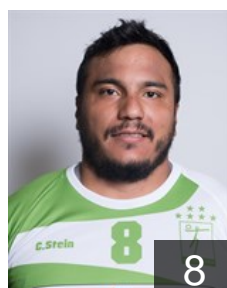

 LUX

Schneider Nick

Position: Right Wing
Place of birth: Luxembourg
Date of birth: 08.08.2001
Height: 180 cm
Weight: 75 kg

 LUX

Scholten Dany

Position: Right Wing
Place of birth: Esch-sur-Alzette
Date of birth: 28.03.1987
Height: 17600 cm
Weight: 75 kg

 LUX

Sinner Tom

Position: Left Wing
Place of birth: Niedercorn
Date of birth: 11.07.1998
Height: 178 cm
Weight: 76 kg

 LUX

Stein Cedric

Position: Right Back
Place of birth: Bogota
Date of birth: 16.01.1989
Height: 179 cm
Weight: 100 kg