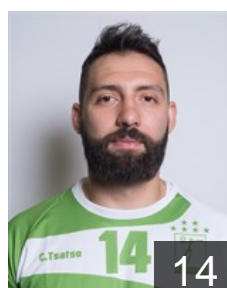

GRE

Tsatso Christo

Position: Right Back
Place of birth: Erseka
Date of birth: 11.10.1988
Height: 188 cm
Weight: 97 kg