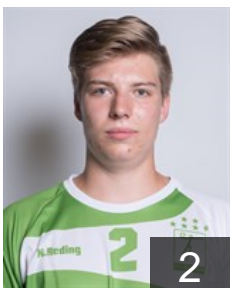

 POL

Pietrasik Ariel

Position: Left Back
Place of birth: Luxembourg
Date of birth: 21.10.1999
Height: -
Weight: -

 LUX

Raach Tom

Position: Goalkeeper
Place of birth: Luxembourg
Date of birth: 28.10.1994
Height: 185 cm
Weight: 78 kg

 LUX

Reding Nick

Position: Right Wing
Place of birth: Luxembourg
Date of birth: 26.10.1999
Height: 185 cm
Weight: 72 kg

 LUX

Schmale Jean Christoph

Position: Line Player
Place of birth: Ettelbruck
Date of birth: 01.06.1999
Height: 178 cm
Weight: 84 kg

 LUX

Schneider Nick

Position: Right Wing
Place of birth: Luxembourg
Date of birth: 08.08.2001
Height: 180 cm
Weight: 75 kg

 LUX

Scholten Dany

Position: Right Wing
Place of birth: Esch-sur-Alzette
Date of birth: 28.03.1987
Height: 17600 cm
Weight: 75 kg