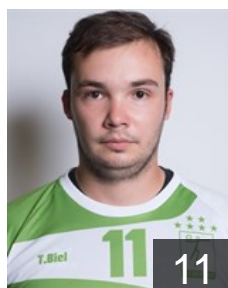

CLUB COMPETITIONS - DELEGATION LIST

Men's European Cup - Challenge Cup 2018/19

 LUX HC Berchem - Players

 POR
Almeida Verissimo J.
Position: Line Player
Place of birth: Lissabon
Date of birth: 04.05.1990
Height: 190 cm
Weight: 93 kg

 LUX
Biel Antoine
Position: Right Wing
Place of birth: Luxembourg
Date of birth: 11.10.1994
Height: 187 cm
Weight: 94 kg

 LUX
Biel Leon
Position: Centre Back
Place of birth: Dudelange
Date of birth: 30.01.1997
Height: -
Weight: -

 LUX
Brittner Ben
Position: Left Wing
Place of birth: Luxembourg
Date of birth: 04.04.2000
Height: 174 cm
Weight: 68 kg

 FRA
Geoffroy Guillaume
Position: Left Wing
Place of birth: Boulay
Date of birth: 13.03.1978
Height: 185 cm
Weight: 85 kg