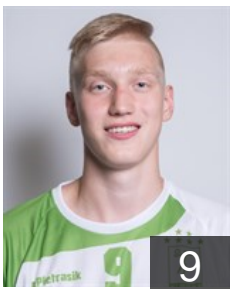

 LUX

Mihnjak Gil

Position: Right Back
Place of birth: luxembourg
Date of birth: 13.03.1999
Height: 180 cm
Weight: 75 kg

 LUX

Moreira Steve

Position: Goalkeeper
Place of birth: Esch/Alzette
Date of birth: 25.12.1988
Height: 18100 cm
Weight: 78 kg

 POL

Pietrasik Ariel

Position: Left Back
Place of birth: Luxembourg
Date of birth: 21.10.1999
Height: -
Weight: -

 LUX

Raach Tom

Position: Goalkeeper
Place of birth: Luxembourg
Date of birth: 28.10.1994
Height: 185 cm
Weight: 78 kg