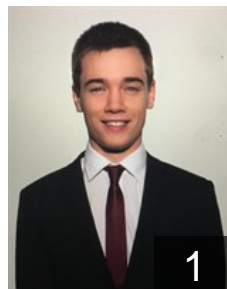

 LUX

Mihnjak Gil

Position: Right Back
Place of birth: luxembourg
Date of birth: 13.03.1999
Height: 180 cm
Weight: 75 kg

 LUX

Moreira Steve

Position: Goalkeeper
Place of birth: Esch/Alzette
Date of birth: 25.12.1988
Height: 18100 cm
Weight: 78 kg

 POL

Pietrasik Ariel

Position: Left Back
Place of birth: Luxembourg
Date of birth: 21.10.1999
Height: -
Weight: -

 LUX

Raach Tom

Position: Goalkeeper
Place of birth: Luxembourg
Date of birth: 28.10.1994
Height: 185 cm
Weight: 78 kg