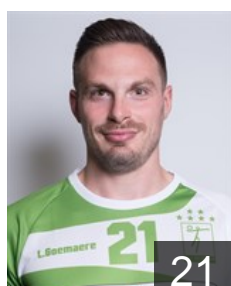

 LUX
Biel Antoine
Position: Right Wing
Place of birth: Luxembourg
Date of birth: 11.10.1994
Height: 187 cm
Weight: 94 kg

 LUX
Biel Leon
Position: Centre Back
Place of birth: Dudelange
Date of birth: 30.01.1997
Height: -
Weight: -

 LUX
Brittner Ben
Position: Left Wing
Place of birth: Luxembourg
Date of birth: 04.04.2000
Height: 174 cm
Weight: 68 kg

 FRA
Geoffroy Guillaume
Position: Left Wing
Place of birth: Boulay
Date of birth: 13.03.1978
Height: 185 cm
Weight: 85 kg

 GER
Gerber Björn
Position: Centre Back
Place of birth: Bühl
Date of birth: 07.12.1984
Height: 185 cm
Weight: 85 kg

 FRA
Goemare Loic
Position: Left Back
Place of birth: Saint-Quentin
Date of birth: 28.01.1988
Height: 190 cm
Weight: 93 kg