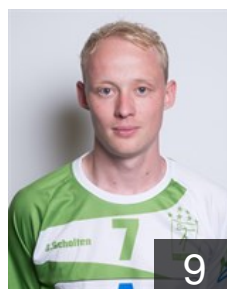

 LUX

Reding Nick

Position: Right Wing
Place of birth: Luxembourg
Date of birth: 26.10.1999
Height: 185 cm
Weight: 72 kg

 LUX

Schmale Jean Christoph

Position: Line Player
Place of birth: Ettelbruck
Date of birth: 01.06.1999
Height: 178 cm
Weight: 84 kg

 LUX

Schneider Nick

Position: Right Wing
Place of birth: Luxembourg
Date of birth: 08.08.2001
Height: 180 cm
Weight: 75 kg

 LUX

Scholten Dany

Position: Right Wing
Place of birth: Esch-sur-Alzette
Date of birth: 28.03.1987
Height: 17600 cm
Weight: 75 kg