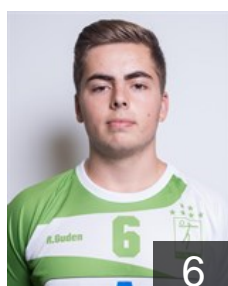

 LUX
Biel Antoine
Position: Right Wing
Place of birth: Luxembourg
Date of birth: 11.10.1994
Height: 187 cm
Weight: 94 kg

 LUX
Biel Leon
Position: Centre Back
Place of birth: Dudelange
Date of birth: 30.01.1997
Height: -
Weight: -

 LUX
Brittner Ben
Position: Left Wing
Place of birth: Luxembourg
Date of birth: 04.04.2000
Height: 174 cm
Weight: 68 kg

 FRA
Geoffroy Guillaume
Position: Left Wing
Place of birth: Boulay
Date of birth: 13.03.1978
Height: 185 cm
Weight: 85 kg

 GER
Gerber Björn
Position: Centre Back
Place of birth: Bühl
Date of birth: 07.12.1984
Height: 185 cm
Weight: 85 kg

 FRA
Goemare Loic
Position: Left Back
Place of birth: Saint-Quentin
Date of birth: 28.01.1988
Height: 190 cm
Weight: 93 kg