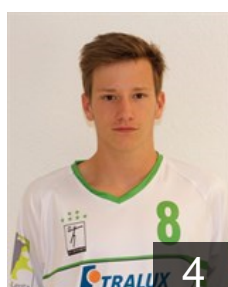

 LUX
Biel Antoine
Position: Right Wing
Place of birth: Luxembourg
Date of birth: 11.10.1994
Height: 187 cm
Weight: 94 kg

 LUX
Biel Leon
Position: Centre Back
Place of birth: Dudelange
Date of birth: 30.01.1997
Height: -
Weight: -

 LUX
Brittner Ben
Position: Left Wing
Place of birth: Luxembourg
Date of birth: 04.04.2000
Height: 174 cm
Weight: 68 kg

 FRA
Geoffroy Guillaume
Position: Left Wing
Place of birth: Boulay
Date of birth: 13.03.1978
Height: 185 cm
Weight: 85 kg

 GER
Gerber Björn
Position: Centre Back
Place of birth: Bühl
Date of birth: 07.12.1984
Height: 185 cm
Weight: 85 kg

 FRA
Goemare Loic
Position: Left Back
Place of birth: Saint-Quentin
Date of birth: 28.01.1988
Height: 190 cm
Weight: 93 kg

 LUX
Guden Raphael
Position: Centre Back
Place of birth: Luxembourg
Date of birth: 22.11.2000
Height: 185 cm
Weight: 85 kg

 LUX
Jacoby Ben
Position: Line Player
Place of birth: Luxembourg
Date of birth: 27.07.2001
Height: 185 cm
Weight: 83 kg