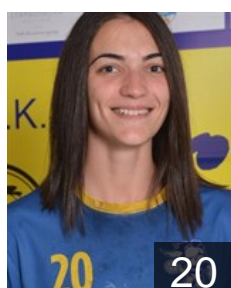

SRB

Tanaskovic Katarina

Position: Right Back
Place of birth: Nis
Date of birth: 22.02.1995
Height: 185 cm