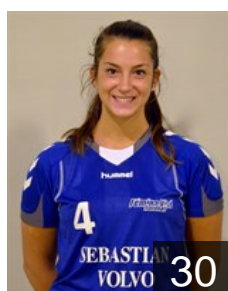

## Boons Fien

Position: Right Wing  
Place of birth: Diest  
Date of birth: 23.06.1990  
Height: 164 cm

 BEL

## Brixhe Laurane

Position: Left Back  
Place of birth: LIEGE  
Date of birth: 05.10.1996  
Height: 170 cm

 BEL

## Clermont Celine

Position: Right Back  
Place of birth: LIEGE  
Date of birth: 22.02.2000  
Height: 175 cm

 BEL

## Delle Vedove Aline

Position: Line Player  
Place of birth: LIEGE  
Date of birth: 03.02.1993  
Height: 172 cm

 BEL