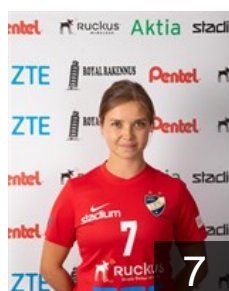

CLUB COMPETITIONS - DELEGATION LIST

Women's European Cup - Challenge Cup 2018/19

 FIN HIFK - Players

 FIN

Ax Kathlen

Position: Right Wing
Place of birth: Helsinki
Date of birth: 15.02.1993
Height: 164 cm

 FIN

 FIN

Gostowski Petra

Position: Left Wing
Place of birth: Helsinki
Date of birth: 26.09.1997
Height: -

 FIN

Holopainen Ella

Position: Line Player
Place of birth: Helsinki
Date of birth: 22.03.1997
Height: 176 cm

 FIN

Jääskeläinen Annamari

Position: Right Back
Place of birth: Helsinki
Date of birth: 13.10.1983
Height: 165 cm

 FIN

Jäntti Inka

Position: Right Back
Place of birth: Helsinki
Date of birth: 15.07.1991
Height: -

 FIN

Jäntti Sara

Position: Right Wing
Place of birth: Helsinki
Date of birth: 21.05.1987
Height: -

 FIN

Kaikko Anni

Position: Back
Place of birth: Vantaa
Date of birth: 22.09.1991
Height: 173 cm

 FIN

Lehtinen Tia