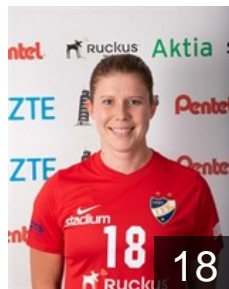

CLUB COMPETITIONS - DELEGATION LIST

Women's European Cup - Challenge Cup 2018/19

 FIN HIFK - Players

 FIN

Ax Kathlen

Position: Right Wing
Place of birth: Helsinki
Date of birth: 15.02.1993
Height: 164 cm

 FIN

Cainberg Linda

Position: Centre Back
Place of birth: Vantaa
Date of birth: 10.07.1986
Height: 176 cm

 FIN

Felixson Katarina

Position: Line Player
Place of birth: Helsinki
Date of birth: 11.10.2000
Height: 175 cm