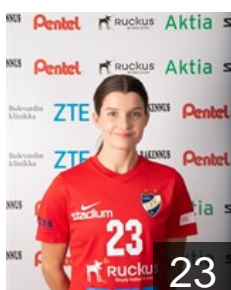

CLUB COMPETITIONS - DELEGATION LIST

Women's European Cup - Challenge Cup 2018/19

 FIN HIFK - Players

 FIN

Ax Kathlen

Position: Right Wing
Place of birth: Helsinki
Date of birth: 15.02.1993
Height: 164 cm

 FIN

 FIN

Gostowski Petra

Position: Left Wing
Place of birth: Helsinki
Date of birth: 26.09.1997
Height: -

 FIN

Holopainen Ella

Position: Line Player
Place of birth: Helsinki
Date of birth: 22.03.1997
Height: 176 cm

 FIN

Jääskeläinen Annamari

Position: Right Back
Place of birth: Helsinki
Date of birth: 13.10.1983
Height: 165 cm

 FIN

Jäntti Inka

Position: Right Back
Place of birth: Helsinki
Date of birth: 15.07.1991
Height: -

 FIN

Jäntti Sara

Position: Right Wing
Place of birth: Helsinki
Date of birth: 21.05.1987
Height: -

 FIN

Kaikko Anni

Position: Back
Place of birth: Vantaa
Date of birth: 22.09.1991
Height: 173 cm

 FIN

Lehtinen Tia