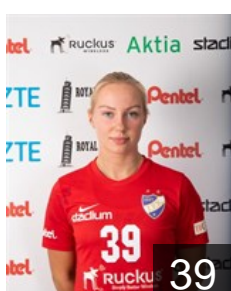

CLUB COMPETITIONS - DELEGATION LIST

Women's European Cup - Challenge Cup 2018/19

 FIN HIFK - Players

 FIN

Ax Kathlen

Position: Right Wing
Place of birth: Helsinki
Date of birth: 15.02.1993
Height: 164 cm

 FIN

 FIN

Jääskeläinen Annamari

Position: Right Back
Place of birth: Helsinki
Date of birth: 13.10.1983
Height: 165 cm

 FIN

Jäntti Inka

Position: Right Back
Place of birth: Helsinki
Date of birth: 15.07.1991
Height: -

 FIN

Jäntti Sara

Position: Right Wing
Place of birth: Helsinki
Date of birth: 21.05.1987
Height: -

 FIN

Kaikko Anni

Position: Back
Place of birth: Vantaa
Date of birth: 22.09.1991
Height: 173 cm

 FIN

Lehtinen Tia

Position: Goalkeeper
Place of birth: Vantaa
Date of birth: 11.04.1998
Height: 169 cm

 FIN

Miikkulainen Marinka

Position: Right Wing
Place of birth: Helsinki
Date of birth: 31.03.2000
Height: 172 cm

 FIN

Mitchell Ida