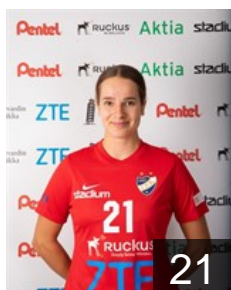

CLUB COMPETITIONS - DELEGATION LIST

Women's European Cup - Challenge Cup 2018/19

 FIN HIFK - Players

 FIN

Ax Kathlen

Position: Right Wing
Place of birth: Helsinki
Date of birth: 15.02.1993
Height: 164 cm

 FIN

Cainberg Linda

Position: Centre Back
Place of birth: Vantaa
Date of birth: 10.07.1986
Height: 176 cm

 FIN

Felixson Katarina

Position: Line Player
Place of birth: Helsinki
Date of birth: 11.10.2000
Height: 175 cm

 FIN

Gostowski Petra

Position: Left Wing
Place of birth: Helsinki
Date of birth: 26.09.1997
Height: -

 FIN

Holopainen Ella

Position: Line Player
Place of birth: Helsinki
Date of birth: 22.03.1997
Height: 176 cm

 FIN

Jääskeläinen Annamari

Position: Right Back
Place of birth: Helsinki
Date of birth: 13.10.1983
Height: 165 cm

 FIN

Jäntti Inka

Position: Right Back
Place of birth: Helsinki
Date of birth: 15.07.1991
Height: -