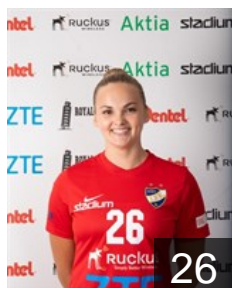

 FIN

Jäntti Sara

Position: Right Wing
Place of birth: Helsinki
Date of birth: 21.05.1987
Height: -

 FIN

Kaikko Anni

Position: Back
Place of birth: Vantaa
Date of birth: 22.09.1991
Height: 173 cm

 FIN

Lehtinen Tia

Position: Goalkeeper
Place of birth: Vantaa
Date of birth: 11.04.1998
Height: 169 cm

 FIN

Miikkulainen Marinka

Position: Right Wing
Place of birth: Helsinki
Date of birth: 31.03.2000
Height: 172 cm

 FIN

Mitchell Ida

Position: Line Player
Place of birth: Parainen
Date of birth: 13.10.1986
Height: 177 cm

CLUB COMPETITIONS - DELEGATION LIST

Women's European Cup - Challenge Cup 2018/19

 FIN HIFK - Players

 FIN

Niemi Roosa

Position: Goalkeeper
Place of birth: Askola
Date of birth: 01.09.2000
Height: 172 cm

 FIN

Nyholm Anniina

Position: Back
Place of birth: Helsinki
Date of birth: 04.06.1997
Height: 174 cm

 FIN

Väyrynen Ida

Position: Left Back
Place of birth: Helsinki
Date of birth: 08.02.1995
Height: -