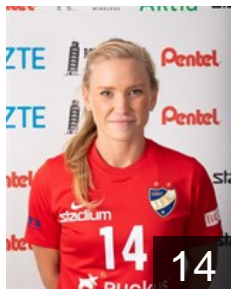

CLUB COMPETITIONS - DELEGATION LIST

Women's European Cup - Challenge Cup 2018/19

 FIN HIFK - Players

 FIN

Ax Kathlen

Position: Right Wing
Place of birth: Helsinki
Date of birth: 15.02.1993
Height: 164 cm

 FIN

Cainberg Linda

Position: Centre Back
Place of birth: Vantaa
Date of birth: 10.07.1986
Height: 176 cm

 FIN

Felixson Katarina

Position: Line Player
Place of birth: Helsinki
Date of birth: 11.10.2000
Height: 175 cm