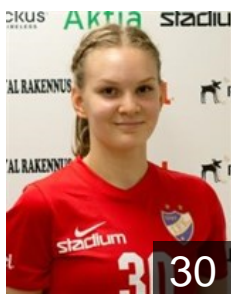

CLUB COMPETITIONS - DELEGATION LIST

Women's European Cup - Challenge Cup 2018/19

 FIN HIFK - Players

 FIN

Ax Kathlen

Position: Right Wing
Place of birth: Helsinki
Date of birth: 15.02.1993
Height: 164 cm

 FIN

Cainberg Linda

Position: Centre Back
Place of birth: Vantaa
Date of birth: 10.07.1986
Height: 176 cm

 FIN

Felixson Katarina

Position: Line Player
Place of birth: Helsinki
Date of birth: 11.10.2000
Height: 175 cm

 FIN

Gostowski Petra

Position: Left Wing
Place of birth: Helsinki
Date of birth: 26.09.1997
Height: -

 FIN

Holopainen Ella

Position: Line Player
Place of birth: Helsinki
Date of birth: 22.03.1997
Height: 176 cm