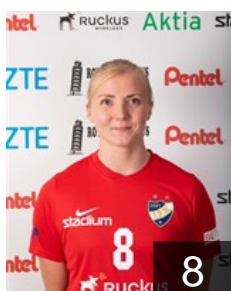

CLUB COMPETITIONS - DELEGATION LIST

Women's European Cup - Challenge Cup 2018/19

 FIN HIFK - Players

 FIN

Ax Kathlen

Position: Right Wing
Place of birth: Helsinki
Date of birth: 15.02.1993
Height: 164 cm

 FIN

Cainberg Linda

Position: Centre Back
Place of birth: Vantaa
Date of birth: 10.07.1986
Height: 176 cm

 FIN

Felixson Katarina

Position: Line Player
Place of birth: Helsinki
Date of birth: 11.10.2000
Height: 175 cm

 FIN

Gostowski Petra

Position: Left Wing
Place of birth: Helsinki
Date of birth: 26.09.1997
Height: -

 FIN

Holopainen Ella

Position: Line Player
Place of birth: Helsinki
Date of birth: 22.03.1997
Height: 176 cm

 FIN

Jääskeläinen Annamari

Position: Right Back
Place of birth: Helsinki
Date of birth: 13.10.1983
Height: 165 cm

 FIN

Jäntti Inka

Position: Right Back
Place of birth: Helsinki
Date of birth: 15.07.1991
Height: -