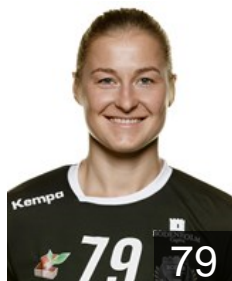

CLUB COMPETITIONS - DELEGATION LIST

Women's European Cup - Challenge Cup 2018/19

SWE Boden Handboll IF - Players

SWE

Eriksson Faith

Position: Right Wing
Place of birth: Kiruna
Date of birth: 11.08.1998
Height: 166 cm

ESP

Fernandez Robles Virginia

Position: Goalkeeper
Place of birth: Málaga
Date of birth: 06.03.1989
Height: 172 cm

SWE

Hansson Hanna

Position: Left Wing
Place of birth: Piteå
Date of birth: 27.12.1998
Height: 175 cm

SWE

Hellgren Johanna

Position: Centre Back
Place of birth: Stockholm
Date of birth: 19.02.1995
Height: 168 cm

SWE

Johansson Andrea

Position: Left Wing
Place of birth: Stockholm
Date of birth: 25.05.1995
Height: 173 cm

RUS

Lubianaia Ekaterina

Position: Right Wing
Place of birth: Kirovogradska
Date of birth: 04.09.1989
Height: 165 cm

POL

Masna Paulina

Position: Right Back
Place of birth: Otwock
Date of birth: 19.03.1992
Height: 177 cm