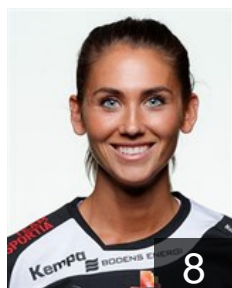

Position: Goalkeeper
Place of birth: Reykjavík
Date of birth: 12.07.1997
Height: 191 cm

CLUB COMPETITIONS - DELEGATION LIST

Women's European Cup - Challenge Cup 2018/19

 SWE Boden Handboll IF - Players

 FRA

Soulard Julie

Position: Left Back
Place of birth: Nantes
Date of birth: 21.05.1994
Height: 177 cm

 NOR

Stormoen Kristiane

Position: Left Back
Place of birth: Gjøvik
Date of birth: 11.11.1993
Height: 162 cm

 SWE

Vagstedt Hanna

Position: Left Wing
Place of birth: Boden
Date of birth: 14.07.1989
Height: 167 cm

TEAM OFFICIALS

 SWE

Hodzic Rijad

Date of birth: 03.06.1971