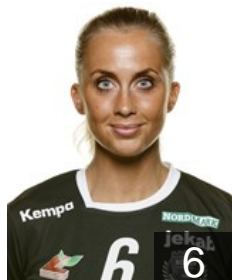

CLUB COMPETITIONS - DELEGATION LIST

Women's European Cup - Challenge Cup 2018/19

 SWE Boden Handboll IF - Players

 SWE

Eriksson Faith

Position: Right Wing
Place of birth: Kiruna
Date of birth: 11.08.1998
Height: 166 cm

 SWE

Hellgren Johanna

Position: Centre Back
Place of birth: Stockholm
Date of birth: 19.02.1995
Height: 168 cm

 SWE

Johansson Andrea

Position: Left Wing
Place of birth: Stockholm
Date of birth: 25.05.1995
Height: 173 cm

 RUS

Lubianaia Ekaterina

Position: Right Wing
Place of birth: Kirovogradska
Date of birth: 04.09.1989
Height: 165 cm

 POL

Masna Paulina

Position: Right Back
Place of birth: Otwock
Date of birth: 19.03.1992
Height: 177 cm

 SWE

Nilsson Moa

Position: Left Back
Place of birth: Boden
Date of birth: 23.12.1997
Height: 170 cm

 SWE

Nordmark Emmy

Position: Centre Back
Place of birth: Boden
Date of birth: 02.08.1989
Height: 170 cm

 SWE