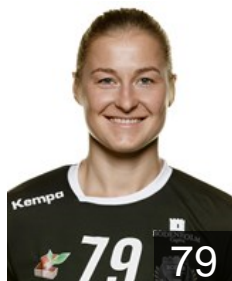

CLUB COMPETITIONS - DELEGATION LIST

Women's European Cup - Challenge Cup 2018/19

 SWE Boden Handboll IF - Players

 SWE

Eriksson Faith

Position: Right Wing
Place of birth: Kiruna
Date of birth: 11.08.1998
Height: 166 cm

 ESP

Fernandez Robles Virginia

Position: Goalkeeper
Place of birth: Málaga
Date of birth: 06.03.1989
Height: 172 cm

 SWE

Hansson Hanna

Position: Left Wing
Place of birth: Piteå
Date of birth: 27.12.1998
Height: 175 cm

 SWE

Hellgren Johanna

Position: Centre Back
Place of birth: Stockholm
Date of birth: 19.02.1995
Height: 168 cm

 SWE

Johansson Andrea

Position: Left Wing
Place of birth: Stockholm
Date of birth: 25.05.1995
Height: 173 cm

 RUS

Lubianaia Ekaterina

Position: Right Wing
Place of birth: Kirovogradska
Date of birth: 04.09.1989
Height: 165 cm

 POL

Masna Paulina

Position: Right Back
Place of birth: Otwock
Date of birth: 19.03.1992
Height: 177 cm