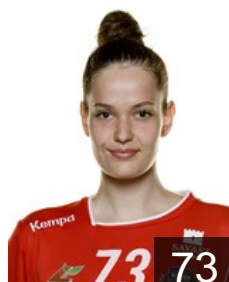

RUS

Lubianaia Ekaterina

Position: Right Wing
Place of birth: Kirovogradska
Date of birth: 04.09.1989
Height: 165 cm

POL

Masna Paulina

Position: Right Back
Place of birth: Otwock
Date of birth: 19.03.1992
Height: 177 cm

SWE

Nilsson Moa

Position: Left Back
Place of birth: Boden
Date of birth: 23.12.1997
Height: 170 cm

SWE

Nordmark Emmy

Position: Centre Back
Place of birth: Boden
Date of birth: 02.08.1989
Height: 170 cm

SWE

Nordstrom Sara

Position: Right Back
Place of birth: Boden
Date of birth: 14.03.1995
Height: 172 cm

SWE

Olen Annica

Position: Line Player
Place of birth: Boden
Date of birth: 18.06.1988
Height: 175 cm

ISL

Renötudottir Hafdis

Position: Goalkeeper
Place of birth: Reykjavík
Date of birth: 12.07.1997
Height: 191 cm

CLUB COMPETITIONS - DELEGATION LIST

Women's European Cup - Challenge Cup 2018/19

 SWE Boden Handboll IF - Players

 FRA