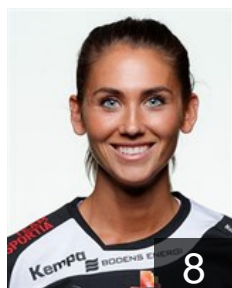

 FRA

Soulard Julie

Position: Left Back
Place of birth: Nantes
Date of birth: 21.05.1994
Height: 177 cm

 NOR

Stormoen Kristiane

Position: Left Back
Place of birth: Gjøvik
Date of birth: 11.11.1993
Height: 162 cm

 SWE

Vagstedt Hanna

Position: Left Wing
Place of birth: Boden
Date of birth: 14.07.1989
Height: 167 cm

TEAM OFFICIALS

 SWE

Hodzic Rijad

Date of birth: 03.06.1971