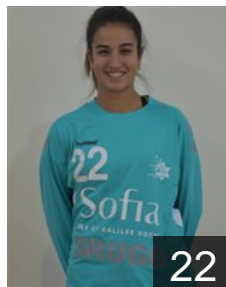

CLUB COMPETITIONS - DELEGATION LIST

Women's European Cup - Challenge Cup 2018/19

 **ISR** Maccabi ICL Rishon Lezion - Players

 **ISR**

Alankri Staav

Position: Right Wing
Place of birth: Rishon lezion
Date of birth: 09.12.1988
Height: 174 cm

 **ISR**

Albo (Ojalvo) Bar Perla

Position: Goalkeeper
Place of birth: Rishon lezion
Date of birth: 22.04.2003
Height: -

 **ISR**

Aminov Nelly

Position: Line Player
Place of birth: Holon
Date of birth: 15.07.1994
Height: -

 **BRA**

Anastacio Jaqueline

Position: Left Back
Place of birth: Varinha
Date of birth: 09.11.1987
Height: 174 cm

 **HUN**

Banczik Julianna

Position: Centre Back
Place of birth: Budapest
Date of birth: 26.09.1982
Height: 175 cm