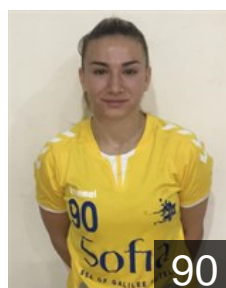

ISR

Teplitsky Keren Katrin

Position: Right Wing
Place of birth: tel aviv
Date of birth: 19.09.2001
Height: -