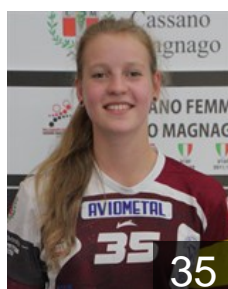

## Barbosu Bianca Ioana

Position: Left Back  
Place of birth: Botosani  
Date of birth: 15.03.1999  
Height: 170 cm

 ITA

## Bassanese Alessandra

Position: Left Wing  
Place of birth: Gallarate  
Date of birth: 11.09.1996  
Height: -

 ITA