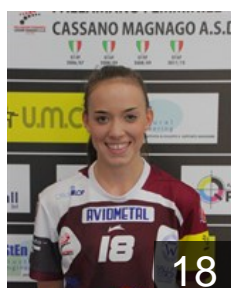

## Jovic Zorica

Position: Centre Back  
Place of birth: Sarajevo  
Date of birth: 27.10.1980  
Height: 172 cm

 SRB

## Milosevic Milica

Position: Goalkeeper  
Place of birth: Belgrado  
Date of birth: 18.06.1986  
Height: 172 cm

 ITA

## Montoli Gloria

Position: Line Player  
Place of birth: Gallarate  
Date of birth: 01.02.2001  
Height: 173 cm

 ITA