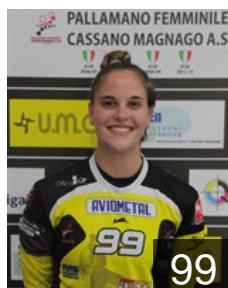

ITA

Pozzacchio Anna

Position: Goalkeeper
Place of birth: Verona
Date of birth: 09.01.1997
Height: 175 cm