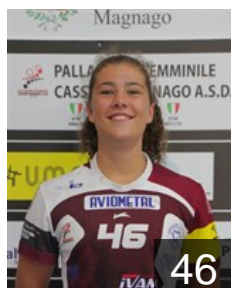

CLUB COMPETITIONS - DELEGATION LIST

Women's European Cup - Challenge Cup 2018/19

ITA PF Cassano Magnago - Players

ITA

Ponti Lisa

Position: Centre Back
Place of birth: Varese
Date of birth: 18.12.2003
Height: 167 cm