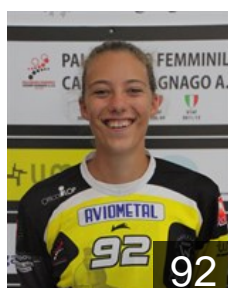

## Milosevic Milica

Position: Goalkeeper  
Place of birth: Belgrado  
Date of birth: 18.06.1986  
Height: 172 cm

 ITA

## Montoli Gloria

Position: Line Player  
Place of birth: Gallarate  
Date of birth: 01.02.2001  
Height: 173 cm

 ITA

## Piatti Alice

Position: Wing  
Place of birth: Gallarate  
Date of birth: 05.01.2000  
Height: 173 cm

 ITA