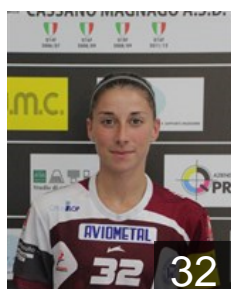

## Bagnaschi Laura

Position: Centre Back  
Place of birth: Tradate  
Date of birth: 26.05.1994  
Height: 161 cm

 ROU

## Barbosu Bianca Ioana

Position: Left Back  
Place of birth: Botosani  
Date of birth: 15.03.1999  
Height: 170 cm

 ITA