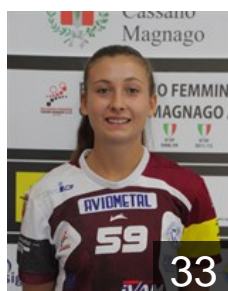

## Pozzacchio Anna

Position: Goalkeeper  
Place of birth: Verona  
Date of birth: 09.01.1997  
Height: 175 cm

 ITA

## Pugliara Beatrice

Position: Right Back  
Place of birth: Siracusa  
Date of birth: 09.07.2000  
Height: 166 cm

 ITA