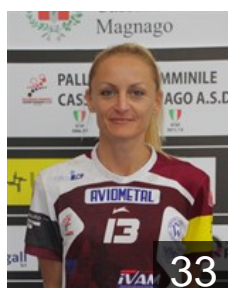

## Cobianchi Michela

Position: Right Back  
Place of birth: Cantù  
Date of birth: 04.01.1991  
Height: 167 cm

 ITA

## Ferrazzi Sofia

Position: Left Back  
Place of birth: Milano  
Date of birth: 22.09.1998  
Height: 180 cm

 ITA