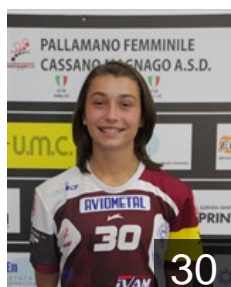

## Pozzacchio Anna

Position: Goalkeeper  
Place of birth: Verona  
Date of birth: 09.01.1997  
Height: 175 cm

 ITA

## Pugliara Beatrice

Position: Right Back  
Place of birth: Siracusa  
Date of birth: 09.07.2000  
Height: 166 cm

 ITA

## Romualdi Rebecca

Position: Right Back  
Place of birth: Arezzo  
Date of birth: 04.01.2000  
Height: 172 cm

 ITA