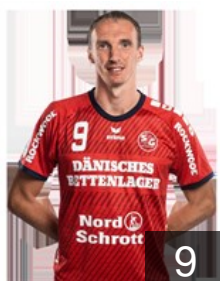

## Bergerud Torbjoern Sittrup

Position: Goalkeeper  
Place of birth: Drammen  
Date of birth: 16.07.1994  
Height: 197 cm  
Weight: 90 kg

 NED

## Bult Mark

Position: Right Back  
Place of birth: Emmen  
Date of birth: 07.09.1982  
Height: 200 cm  
Weight: 101 kg

 BIH

## Buric Benjamin

Position: Goalkeeper  
Place of birth: Maglaj  
Date of birth: 20.11.1990  
Height: 197 cm  
Weight: 97 kg

 GER

## Glandorf Holger

Position: Right Back  
Place of birth: Osnabrück  
Date of birth: 30.03.1983  
Height: 195 cm  
Weight: 92 kg

 GER