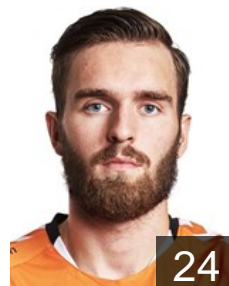

Banke Gustaf

Position: Goalkeeper
Place of birth: Kristianstad
Date of birth: 07.01.1999
Height: 191 cm
Weight: 100 kg

Bengtsson William

Position: Left Back
Place of birth: Kristianstad
Date of birth: 20.06.2000
Height: 195 cm
Weight: 96 kg

Bozic Zoran

Position: Centre Back
Place of birth: Kristianstad
Date of birth: 03.04.2001
Height: 188 cm
Weight: 78 kg

Cañellas Reixach Marc

Position: Centre Back
Place of birth: Santa Maria de
Date of birth: 21.07.1995
Height: 190 cm
Weight: 85 kg

Chrintz Valter

Position: Right Wing
Place of birth: Kristianstad
Date of birth: 26.04.2000
Height: 184 cm
Weight: 76 kg

Ehn Alfred

Position: Left Wing
Place of birth: Lidköping
Date of birth: 22.10.1994
Height: -
Weight: -