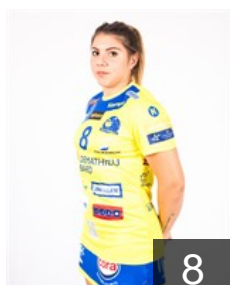

## Dos Reis Manuela

Position: Goalkeeper  
Place of birth: verdun  
Date of birth: 29.06.1999  
Height: 181 cm

 FRA

## Edwige Beatrice

Position: Line Player  
Place of birth: Paris  
Date of birth: 03.10.1988  
Height: 182 cm

 FRA