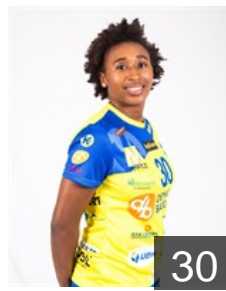

# CLUB COMPETITIONS - DELEGATION LIST

Women's European Cup - EHF Champions League 2018/19

WOMEN'S

 FRA Metz Handball - Players

 FRA

**Kieffer Charlotte**

Position: Left Back  
Place of birth: schiltigheim  
Date of birth: 21.02.1998  
Height: 185 cm

 FRA

**Le Blevac Julie**

Position: Right Wing  
Place of birth: Neuilly sur Seine  
Date of birth: 27.06.2000  
Height: 165 cm

 RUS

**Levsha Ekaterina**

Position: Right Wing  
Place of birth: Maykop  
Date of birth: 06.04.1993  
Height: 168 cm

 NED

**Luciano Jurswailly**

Position: Right Wing  
Place of birth: Curacao  
Date of birth: 25.03.1991  
Height: 171 cm

 FRA

**Maubon Marion**

Position: Left Wing  
Place of birth: Bordeaux  
Date of birth: 27.07.1989  
Height: 165 cm