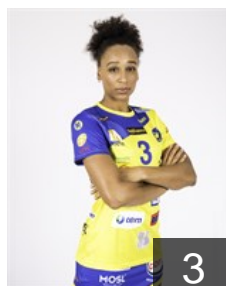

## Bel-Gareh Ilya

Position: Right Wing  
Place of birth: beek  
Date of birth: 11.09.1997  
Height: 168 cm

 FRA

## Di Rocco Ilona

Position: Centre Back  
Place of birth: sedan  
Date of birth: 18.05.2000  
Height: 175 cm

 FRA

## Dos Reis Manuela

Position: Goalkeeper  
Place of birth: verdun  
Date of birth: 29.06.1999  
Height: 181 cm

 FRA

## Edwige Beatrice

Position: Line Player  
Place of birth: Paris  
Date of birth: 03.10.1988  
Height: 182 cm

 FRA