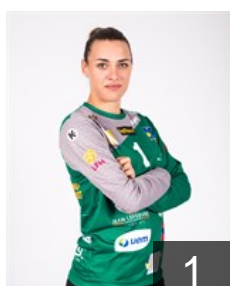

## Edwige Beatrice

Position: Line Player  
Place of birth: Paris  
Date of birth: 03.10.1988  
Height: 182 cm

 FRA

## Flippes Laura

Position: Right Wing  
Place of birth: Strasbourg  
Date of birth: 13.12.1994  
Height: 171 cm

 SUI

## Gautschi Daphne

Position: Left Back  
Place of birth: Muri  
Date of birth: 09.07.2000  
Height: 171 cm

 FRA