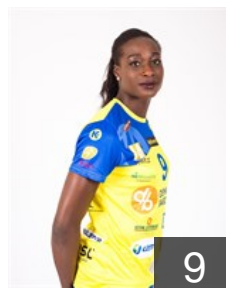

 FRA

**Le Blevac Julie**

Position: Right Wing  
Place of birth: Neuilly sur Seine  
Date of birth: 27.06.2000  
Height: 165 cm

 RUS

**Levsha Ekaterina**

Position: Right Wing  
Place of birth: Maykop  
Date of birth: 06.04.1993  
Height: 168 cm

 NED

**Luciano Jurswailly**

Position: Right Wing  
Place of birth: Curacao  
Date of birth: 25.03.1991  
Height: 171 cm

 FRA

**Maubon Marion**

Position: Left Wing  
Place of birth: Bordeaux  
Date of birth: 27.07.1989  
Height: 165 cm