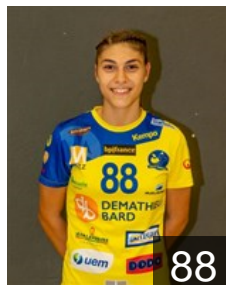

## Bel-Gareh Ilya

Position: Right Wing  
Place of birth: beek  
Date of birth: 11.09.1997  
Height: 168 cm

 FRA

## Di Rocco Ilona

Position: Centre Back  
Place of birth: sedan  
Date of birth: 18.05.2000  
Height: 175 cm

 FRA