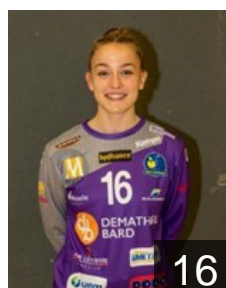

 NED

**Luciano Jurswailly**

Position: Right Wing  
Place of birth: Curacao  
Date of birth: 25.03.1991  
Height: 171 cm

 FRA

**Maubon Marion**

Position: Left Wing  
Place of birth: Bordeaux  
Date of birth: 27.07.1989  
Height: 165 cm

 FRA

**N'Gouan Astride**

Position: Line Player  
Place of birth: Saint Denis  
Date of birth: 09.07.1991  
Height: 187 cm

 FRA

**Niombla Gnonsiane**

Position: Right Back  
Place of birth: Villeurbanne  
Date of birth: 09.07.1990  
Height: 172 cm

 FRA

**Nocandy Meline**

Position: Centre Back  
Place of birth: Saint-Claude  
Date of birth: 25.02.1998  
Height: 172 cm

 NED

**Nooitmeer Sharon**

Position: Line Player  
Place of birth: Delft  
Date of birth: 11.06.1999  
Height: 178 cm

 FRA

**Portes Laura**

Position: Goalkeeper  
Place of birth: strasbourg  
Date of birth: 27.03.2000  
Height: 174 cm

 FRA

**Seguin Anna**

Position: Line Player  
Place of birth: bruges  
Date of birth: 21.04.1999  
Height: 185 cm