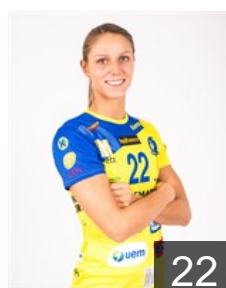

 FRA

**Nocandy Meline**

Position: Centre Back  
Place of birth: Saint-Claude  
Date of birth: 25.02.1998  
Height: 172 cm

 NED

**Nooitmeer Sharon**

Position: Line Player  
Place of birth: Delft  
Date of birth: 11.06.1999  
Height: 178 cm

 FRA

**Portes Laura**

Position: Goalkeeper  
Place of birth: strasbourg  
Date of birth: 27.03.2000  
Height: 174 cm

 FRA

**Seguin Anna**

Position: Line Player  
Place of birth: bruges  
Date of birth: 21.04.1999  
Height: 185 cm

 GER

**Smits Xenia**

Position: Left Back  
Place of birth: Wilrijk  
Date of birth: 22.04.1994  
Height: 182 cm